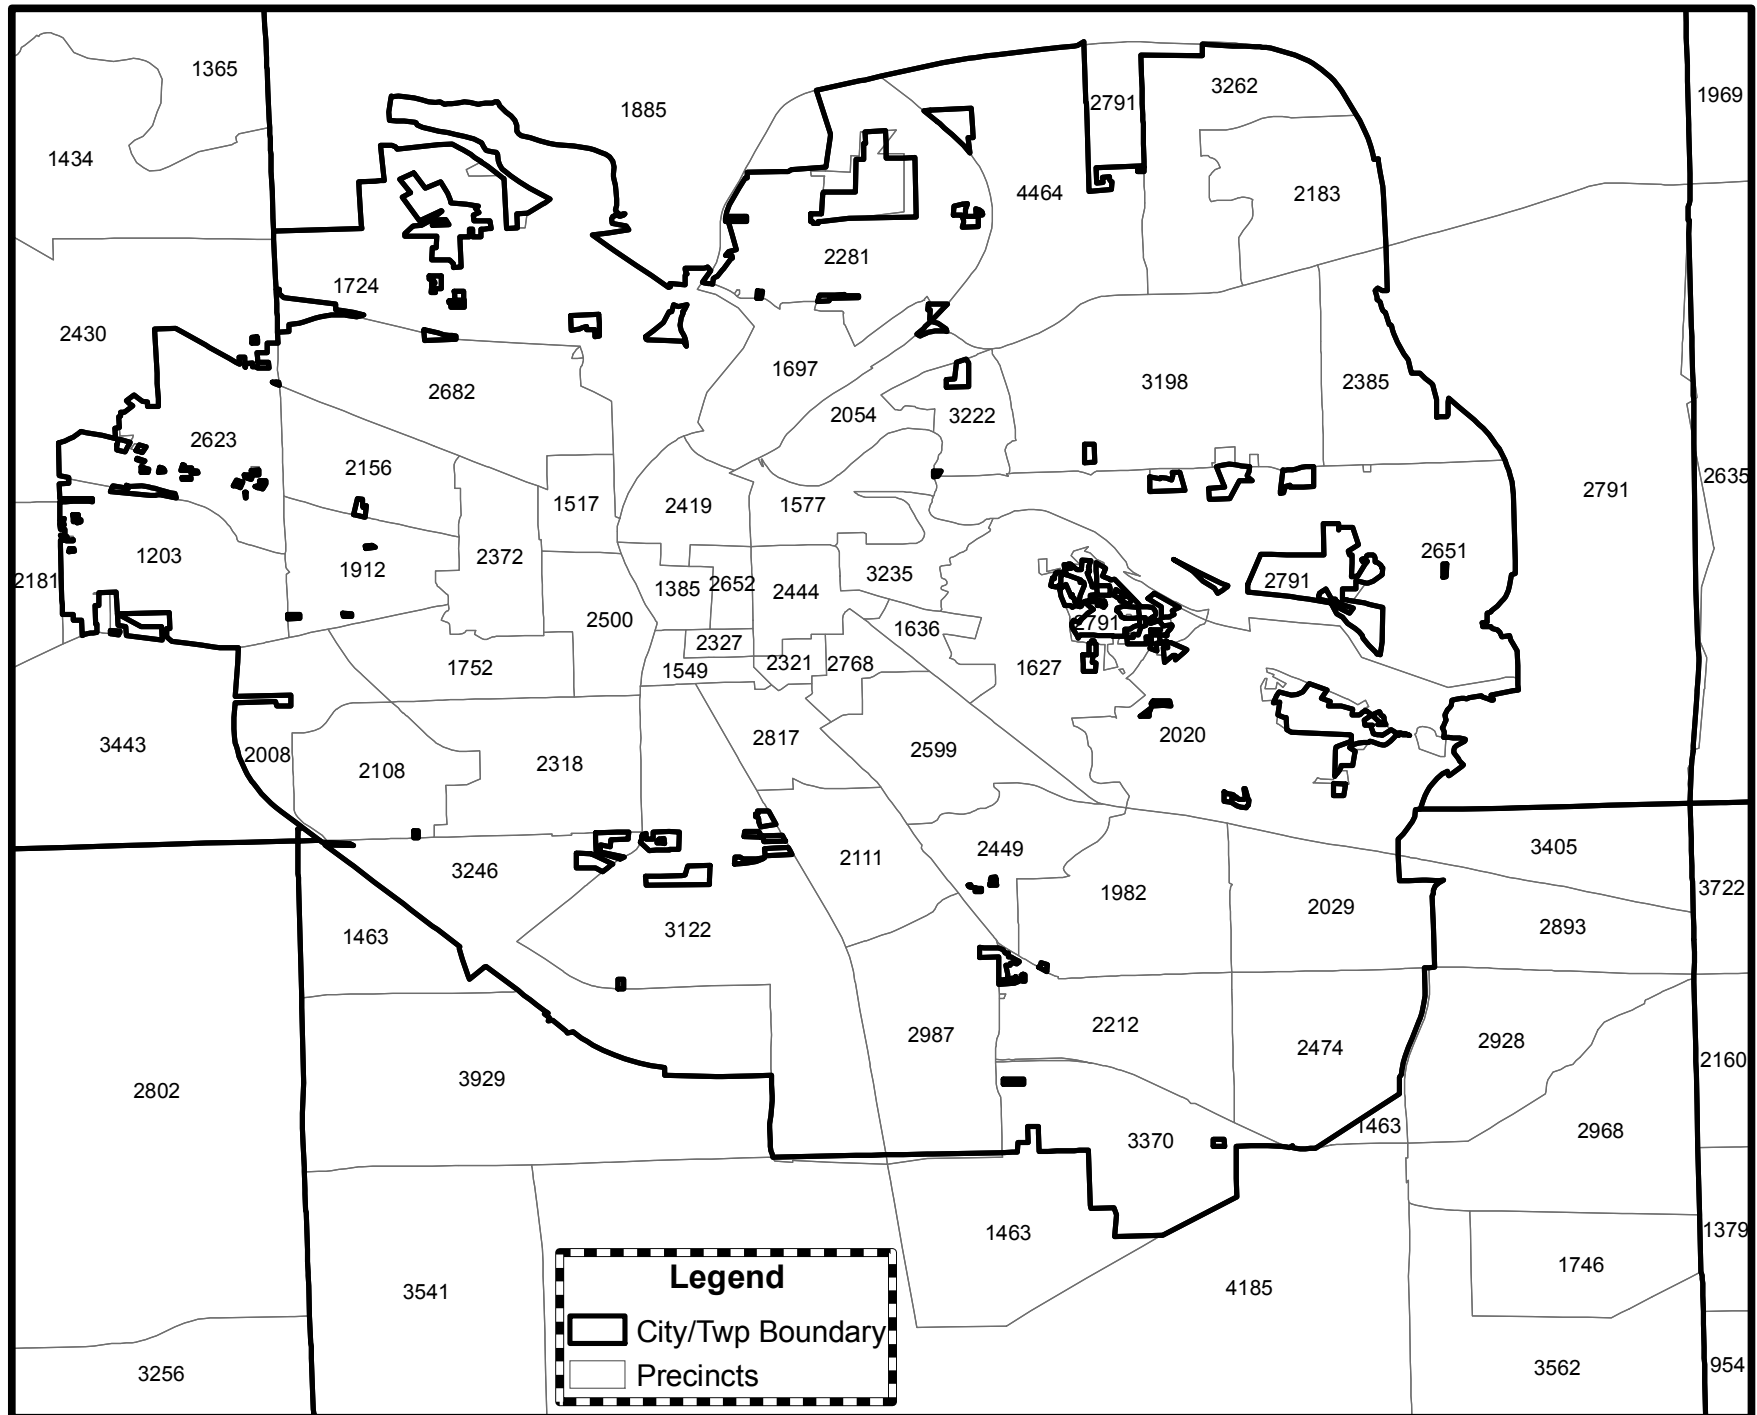

Ann Arbor Precinct Population 2010

0 0.5 1 2 Miles

Source: Census 2010