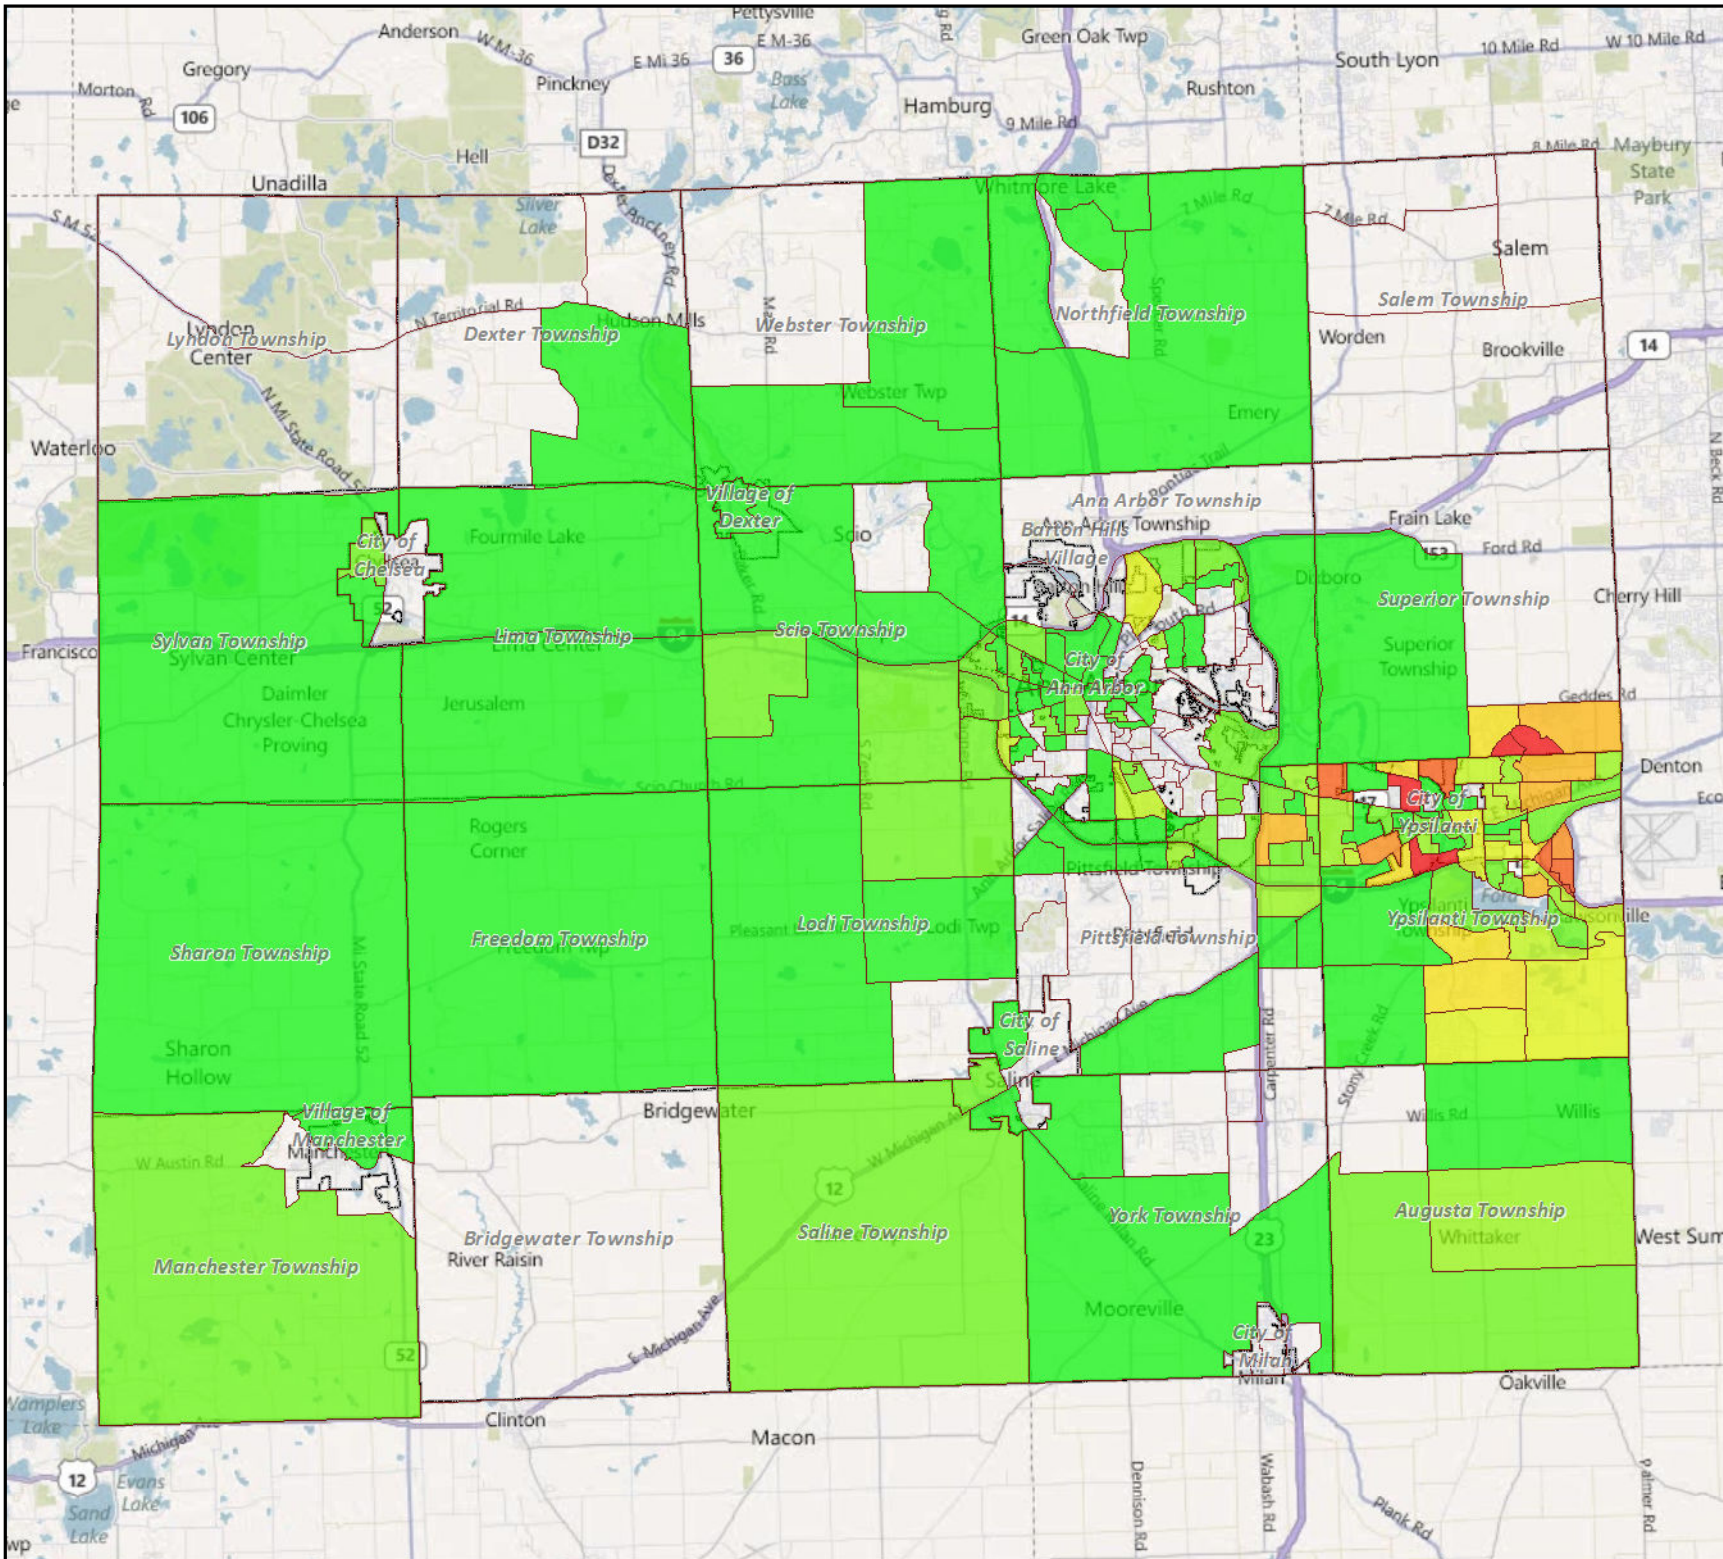

Combined Chlamydia & Gonorrhea Ages 13-18 2008 - 2010

Legend

Cases by Block Group

FREQUENCY

- 1 - 2
- 3 - 5
- 6 - 8
- 9 - 10
- 11 - 13
- 14 - 15
- 16 - 18
- 19 - 21
- 22 - 28
- 29 - 41

Block Groups with No Cases

Jurisdictions

Geographic Information System

0 0.5 1 2 3 4 Miles