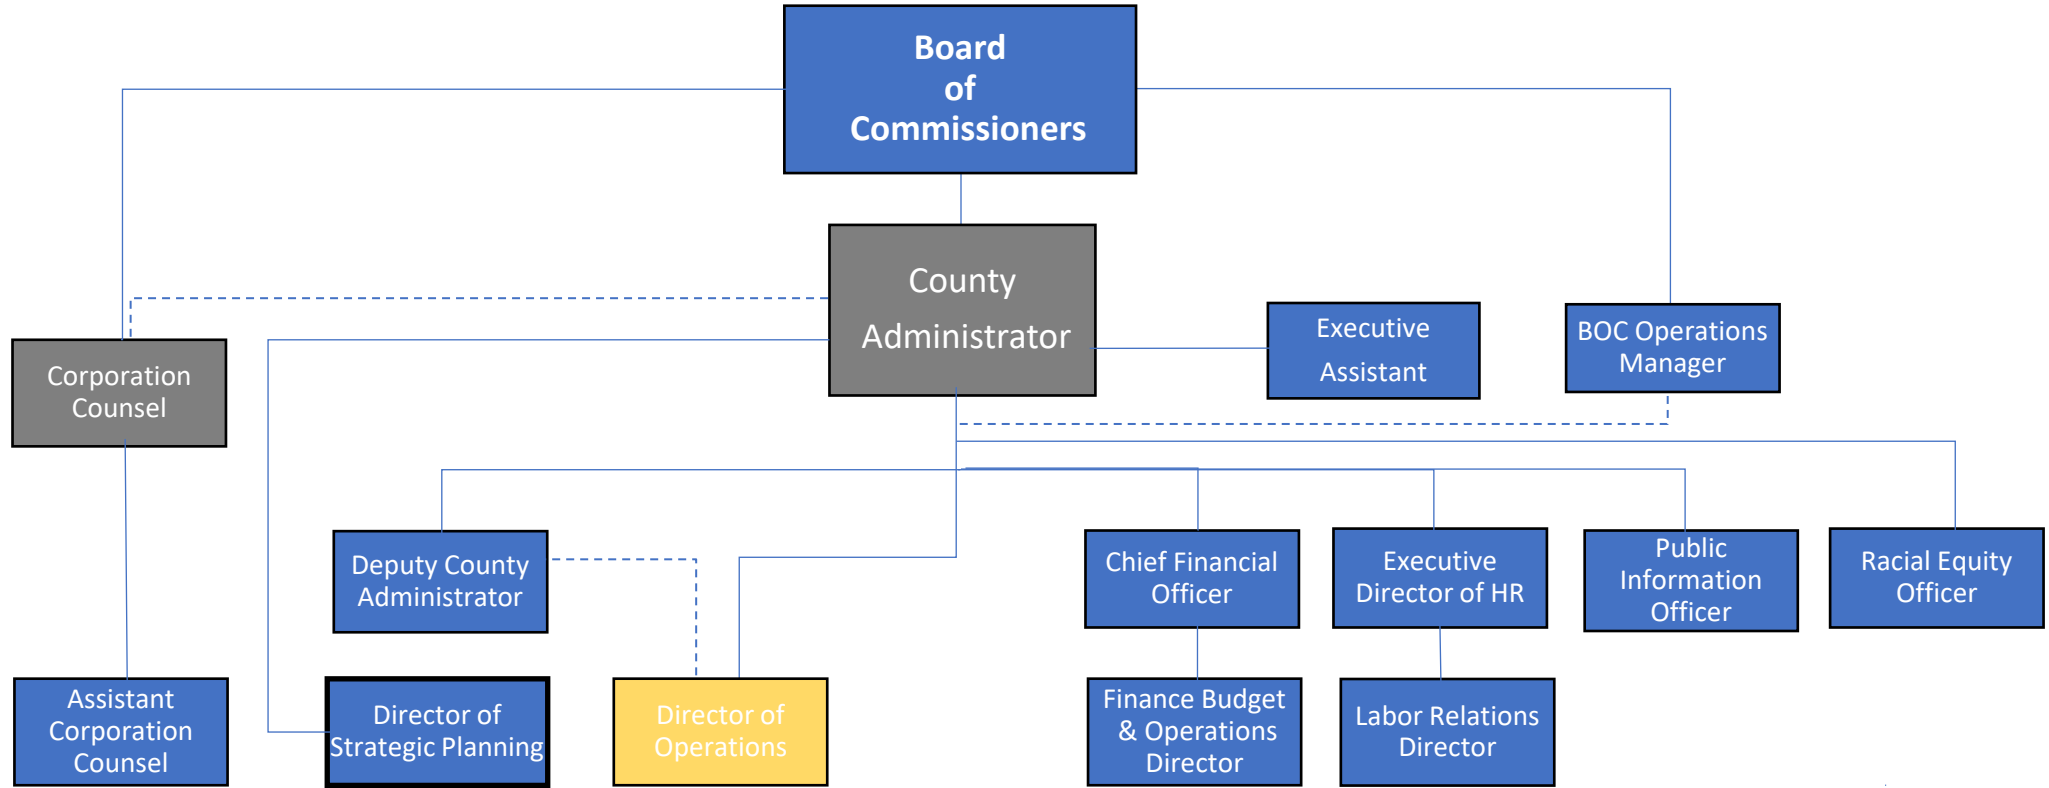

WASHTENAW COUNTY ADMINISTRATION

LEGEND		
Existing Role	Newly Created Role	BOC Contracted Employee
Straight line = Direct Report Relationship		
Dotted line = Coordinating Relationship		