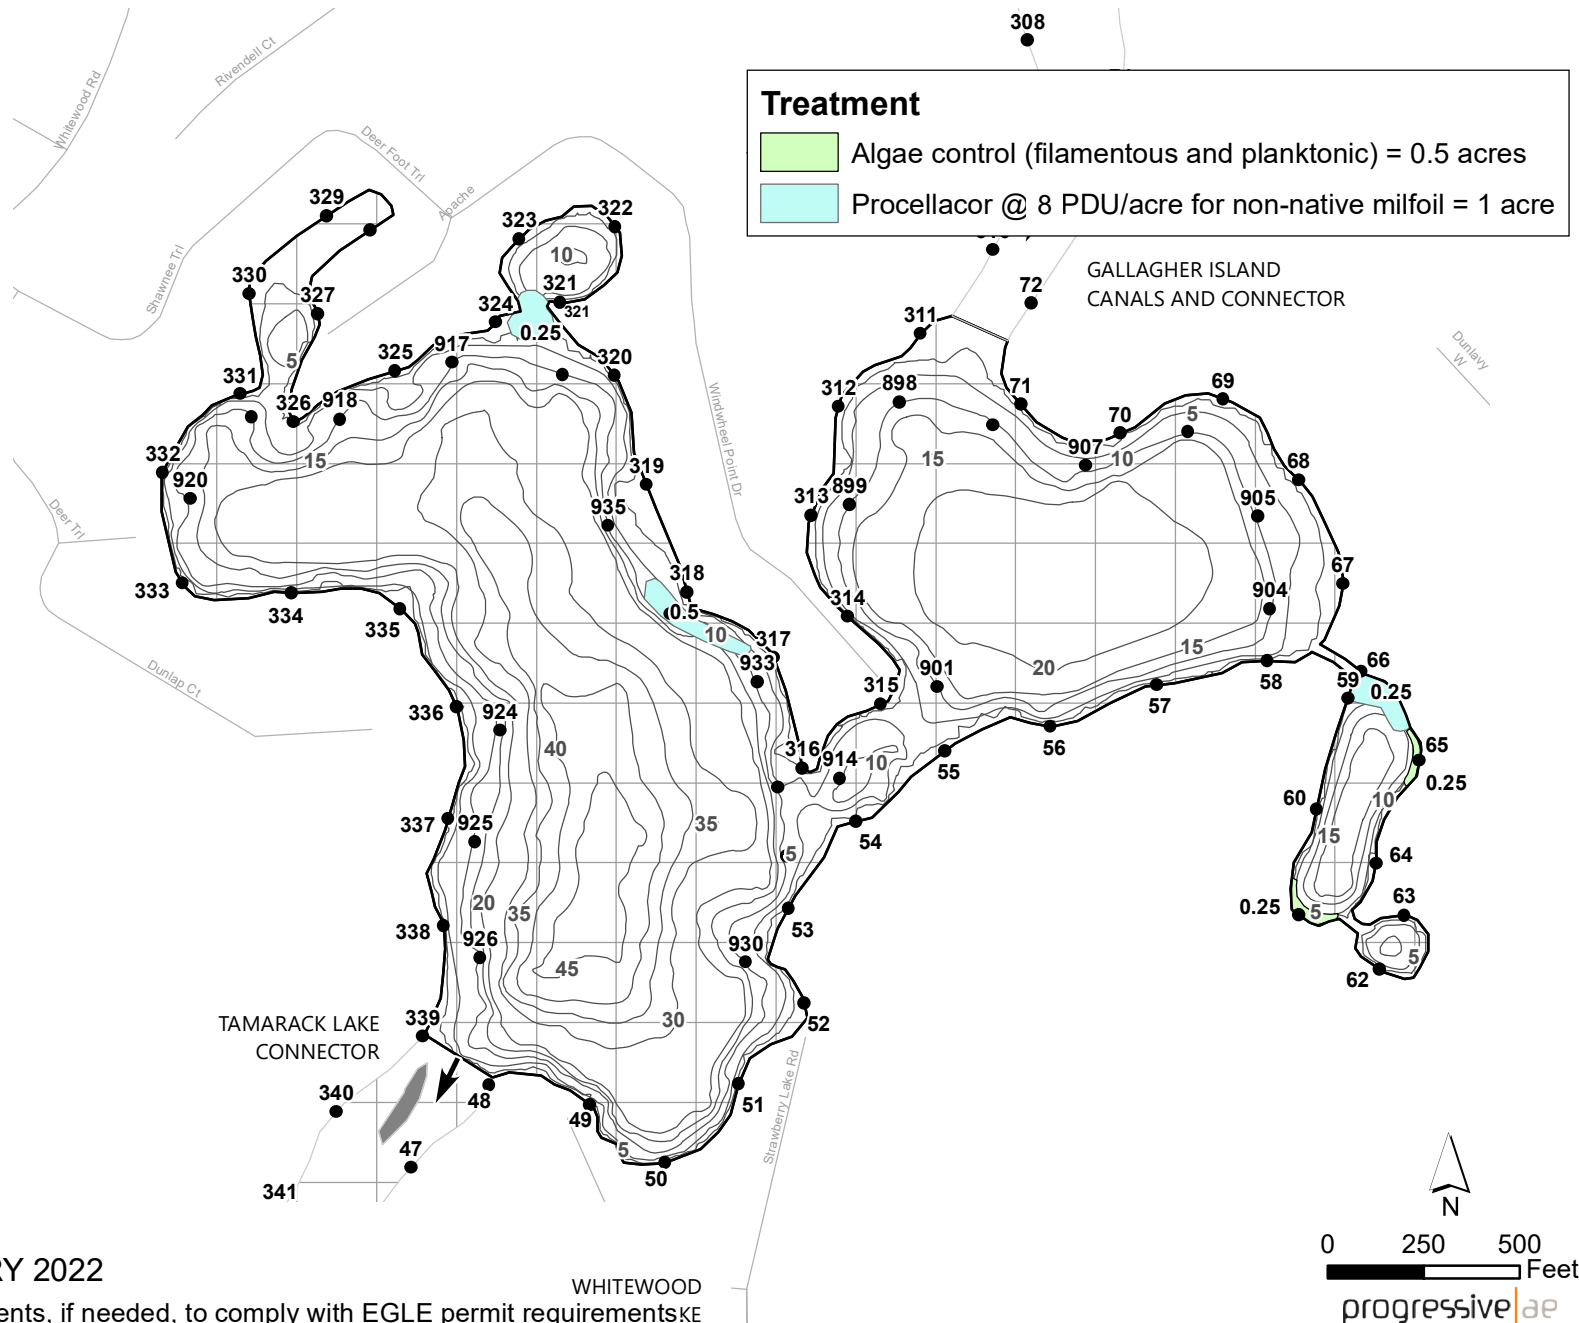

WHITEWOOD LAKE LIVINGSTON COUNTY, MICHIGAN AUGUST 2, 2022 TREATMENT MAP

= 1 ACRE

LAKE AREA: 75 ACRES
REVISION DATE: FEBRUARY 2022

The applicator shall make adjustments, if needed, to comply with EGLE permit requirements

WHITEWOOD