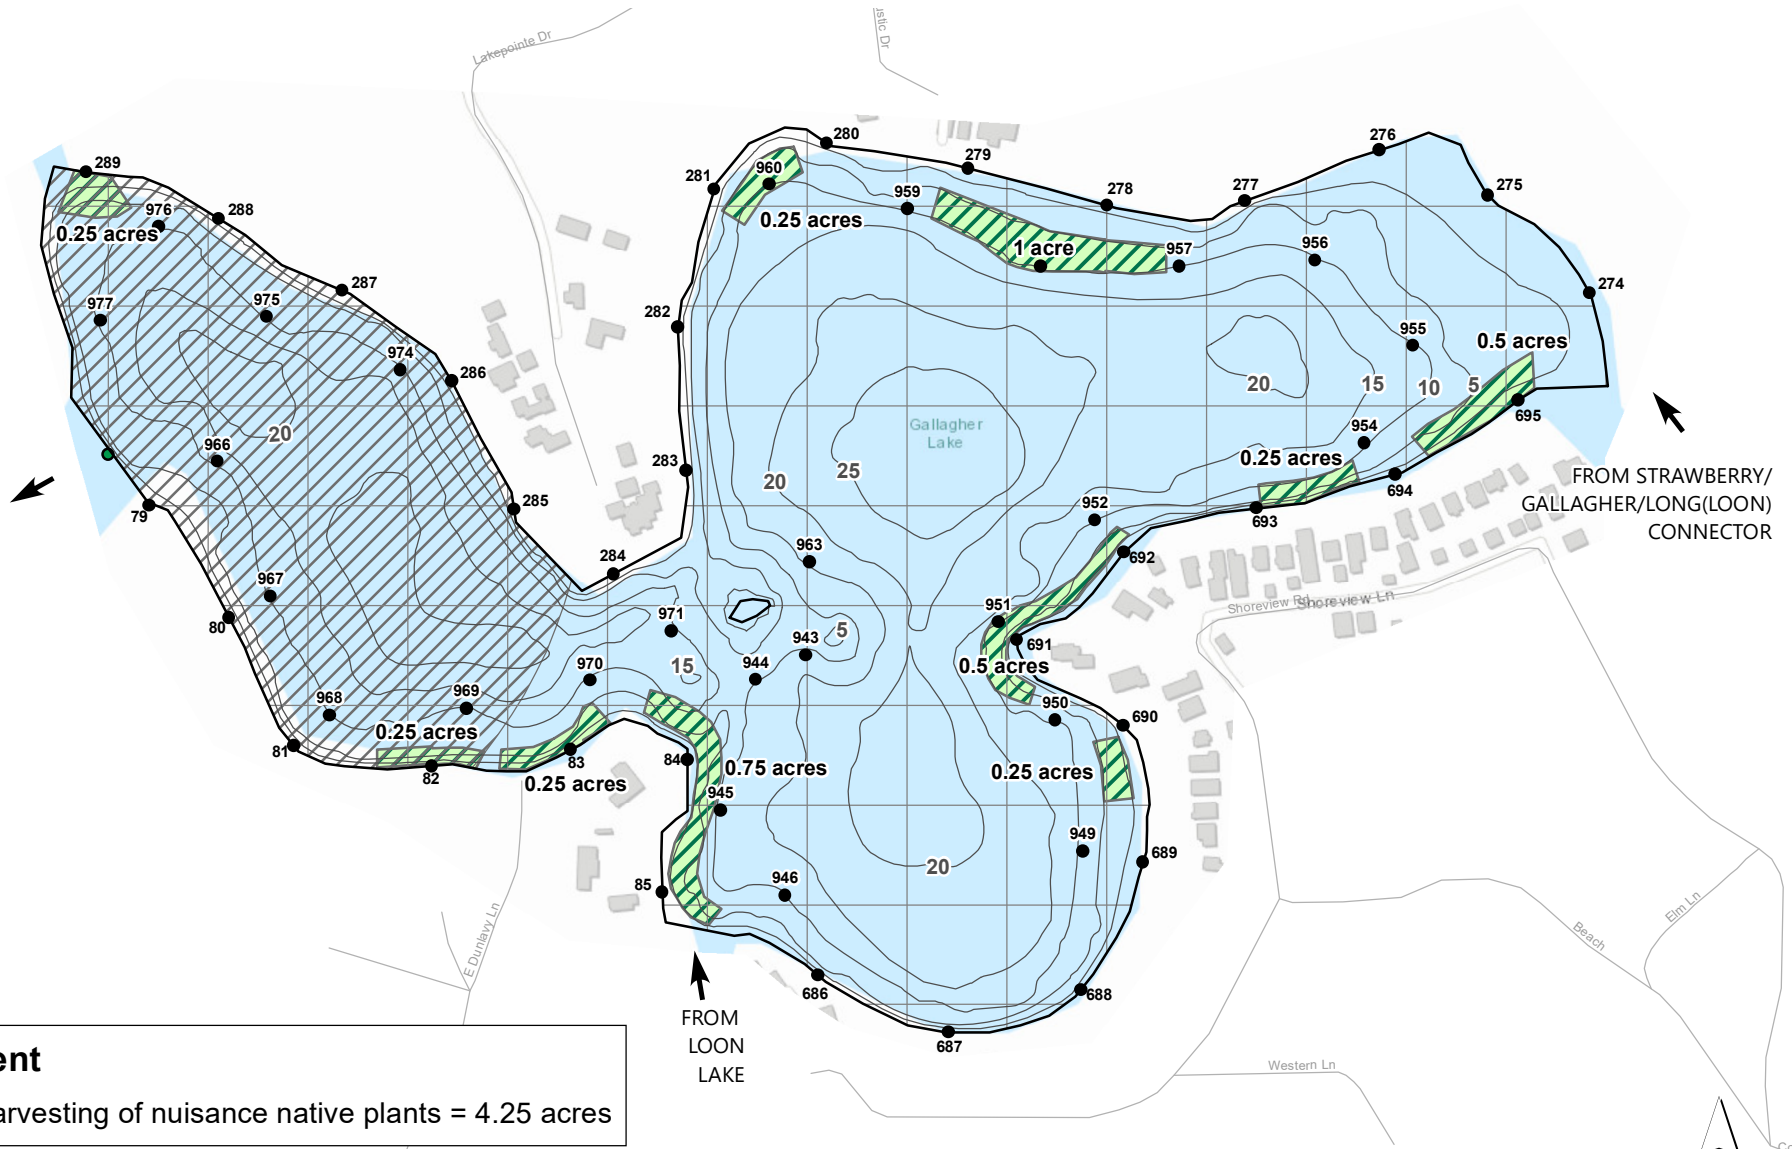

GALLAGHER LAKE LIVINGSTON COUNTY, MICHIGAN JULY 2022 HARVEST MAP

□ = 1 ACRE

Treatment

Harvesting of nuisance native plants = 4.25 acres

LAKE AREA = 69 ACRES
REVISION DATE: FEBRUARY 2022

The applicator shall make adjustments, if needed, to comply with EGLE permit requirements.