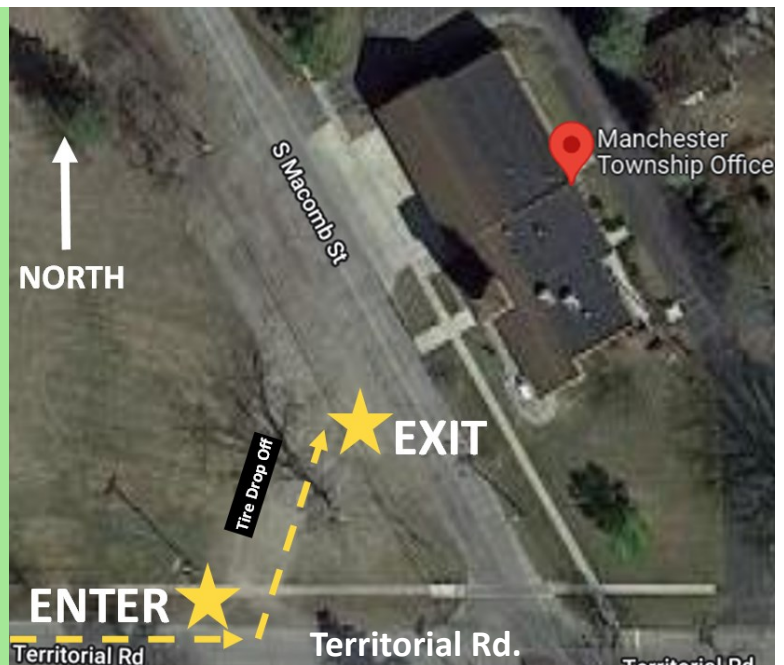

For more information call the
Washtenaw County Solid Waste Division
at 734-222-3950.