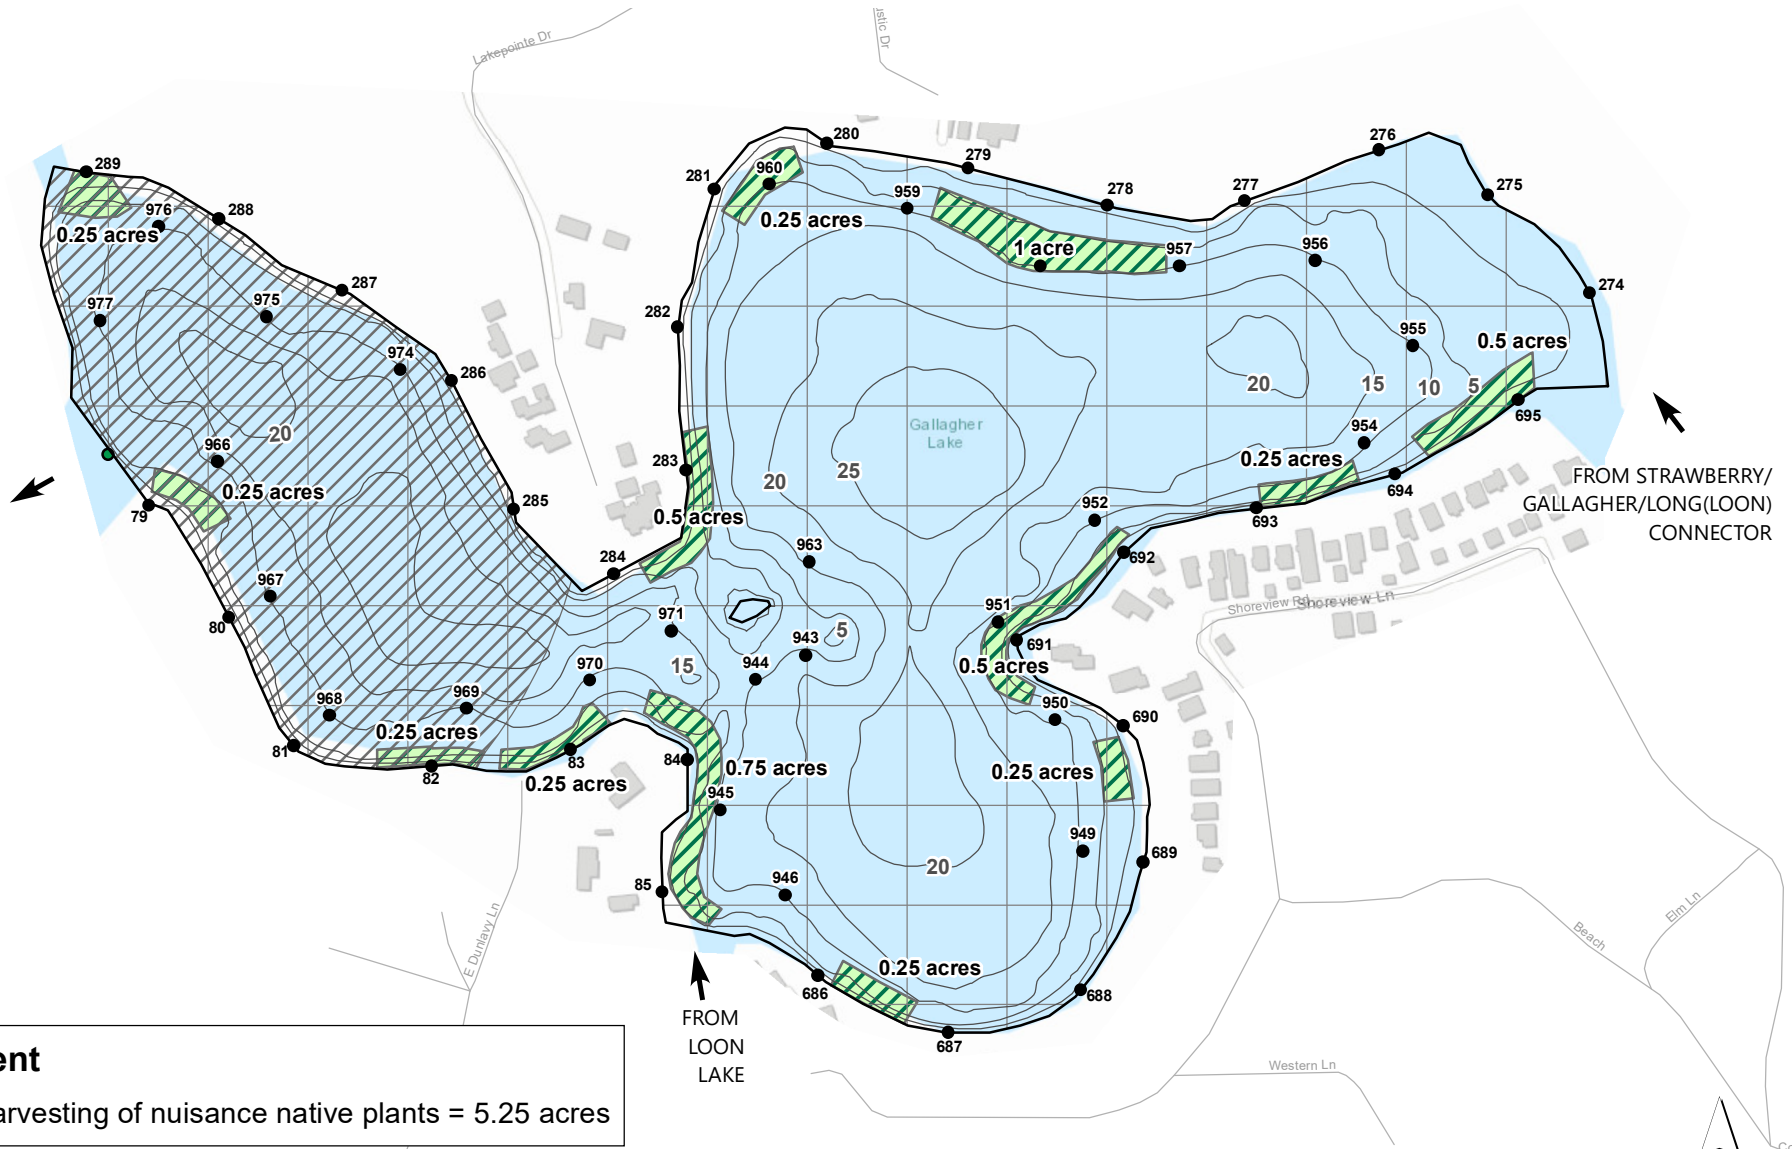

GALLAGHER LAKE LIVINGSTON COUNTY, MICHIGAN JULY 2022 HARVEST MAP

□ = 1 ACRE

Treatment

Harvesting of nuisance native plants = 5.25 acres

LAKE AREA = 69 ACRES
REVISION DATE: FEBRUARY 2022

The applicator shall make adjustments, if needed, to comply with EGLE permit requirements.