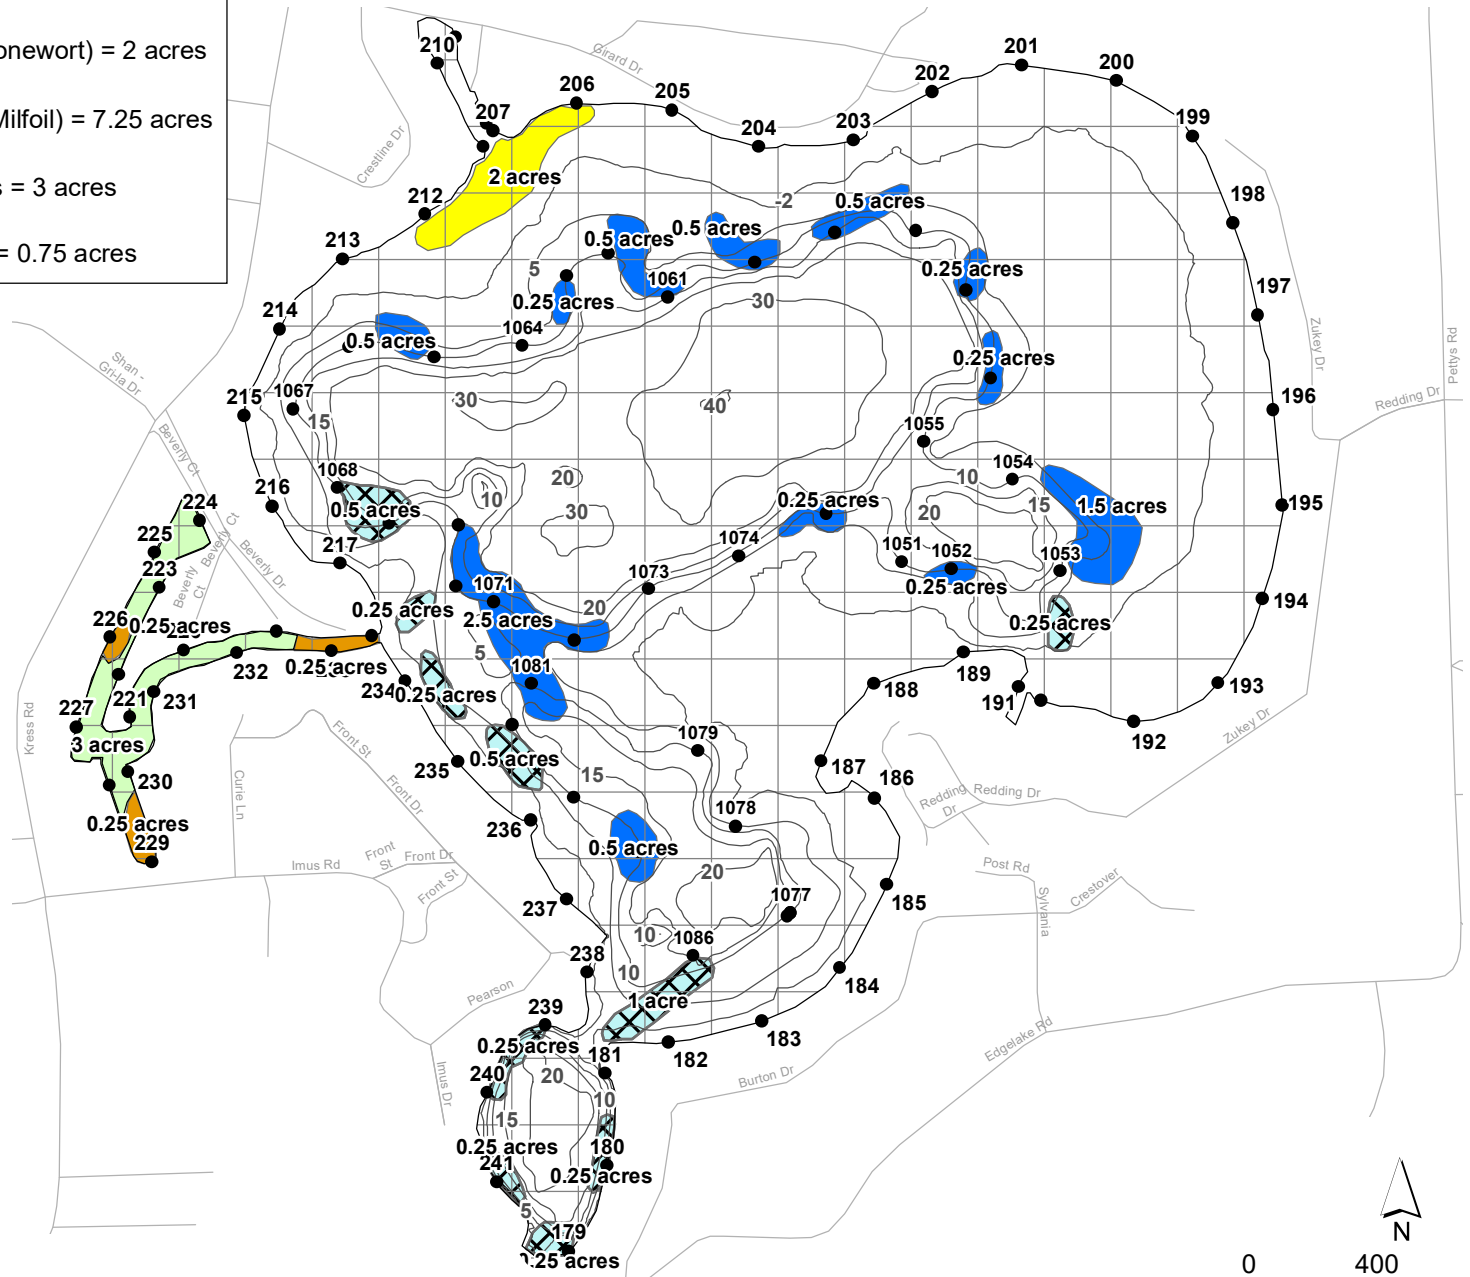

ZUKEY LAKE LIVINGSTON COUNTY JUNE 20, 2022 TREATMENT MAP

□ = 1 ACRE

Treatment

-  Procellacor @ 8PDU/acre (Milfoil) = 3.75 acres
-  Clipper @ 200ppb (Starry Stonewort) = 2 acres
-  2,4-D Ester @ 150lbs/acre (Milfoil) = 7.25 acres
-  Copper/Hydro @ Starry rates = 3 acres
-  Diquat @ 1 gal/acre (Milfoil) = 0.75 acres

LAKE AREA = 153 ACRES
REVISION DATE: FEBRUARY 2022

The applicator shall make adjustments, if needed, to comply with EGLE permit requirements.