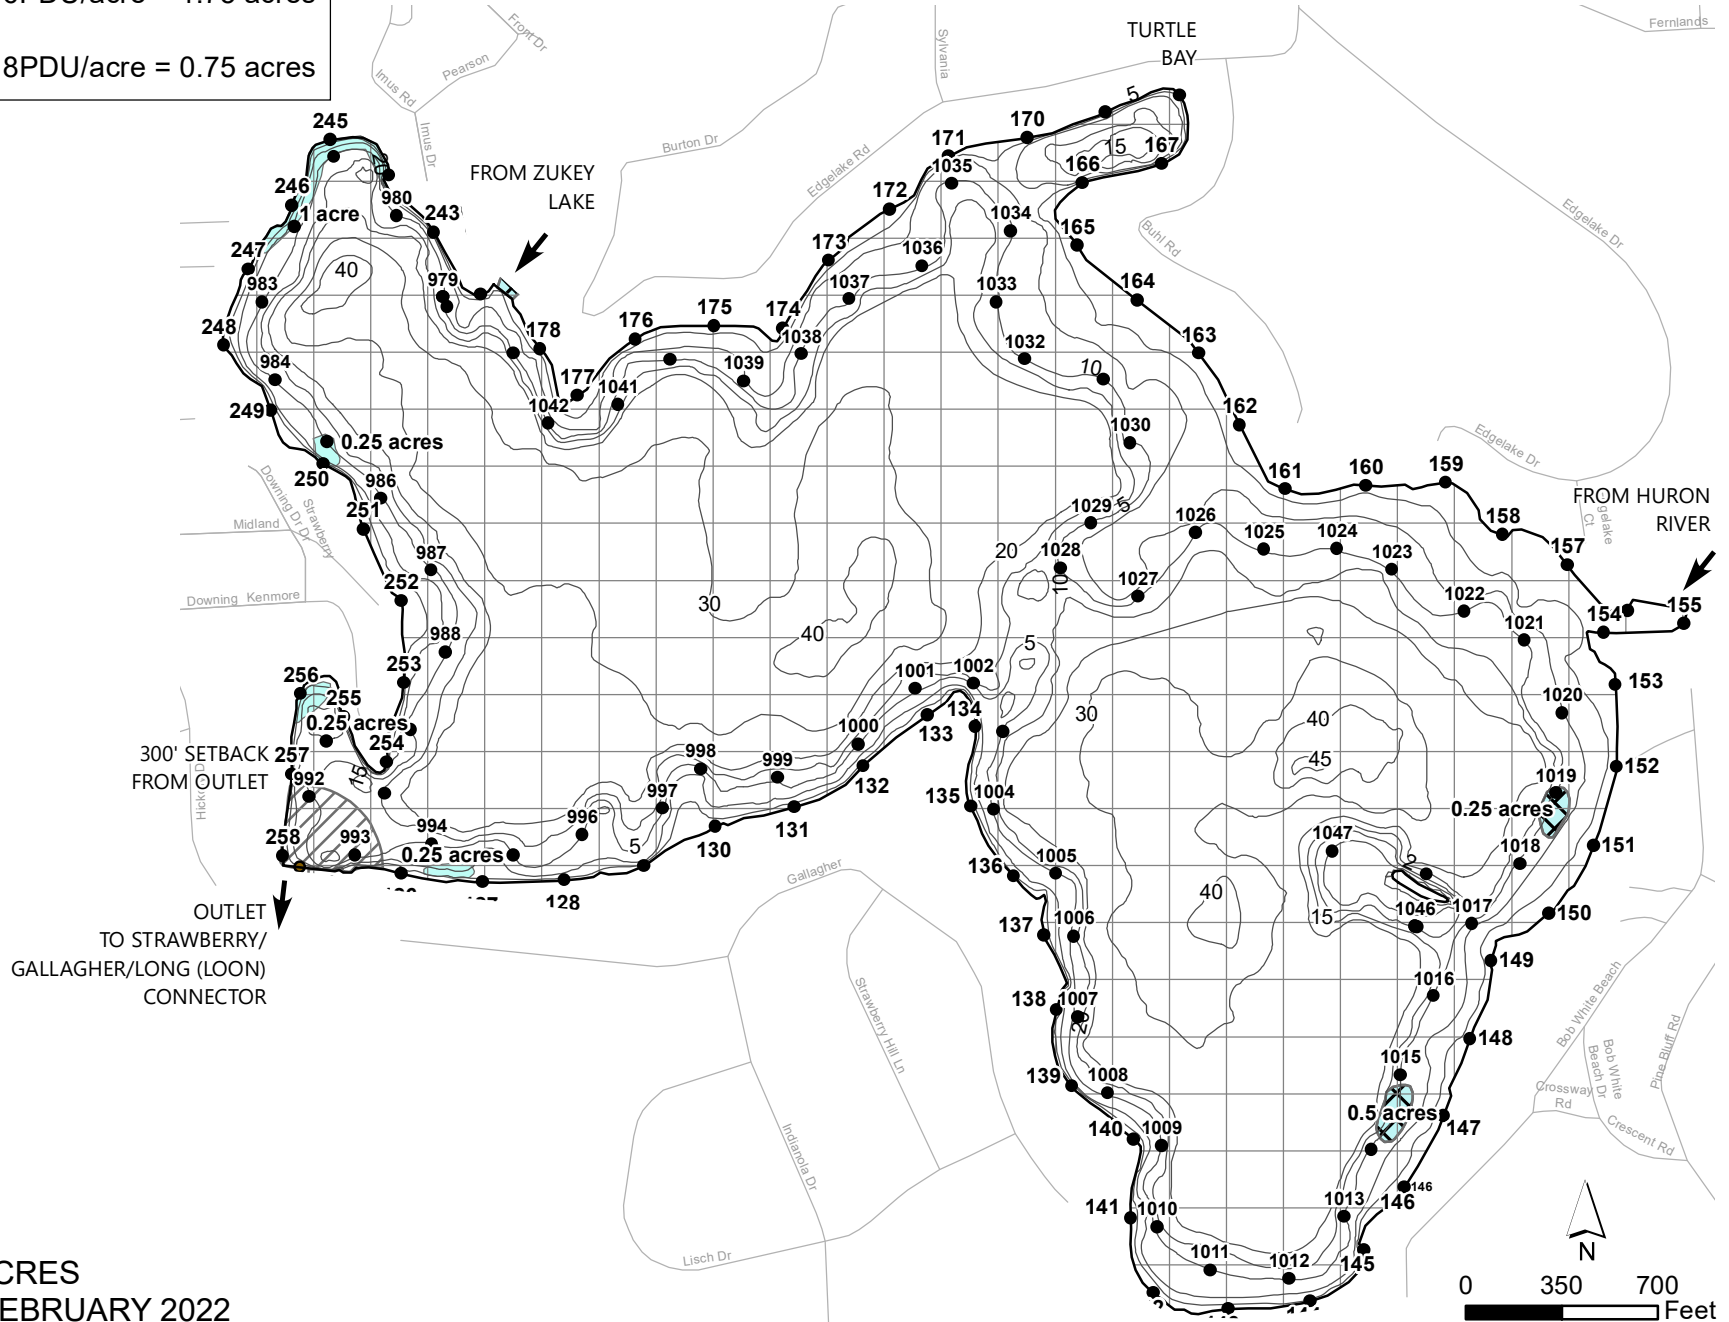

# STRAWBERRY LAKE LIVINGSTON COUNTY, MICHIGAN JUNE 20, 2022 TREATMENT MAP

□ = 1 ACRE

## Treatment

- Procellacor @ 6PDU/acre = 1.75 acres
- Procellacor @ 8PDU/acre = 0.75 acres

LAKE AREA: 255 ACRES  
REVISION DATE: FEBRUARY 2022

The applicator shall make adjustments, if needed, to comply with EGLE permit requirements.