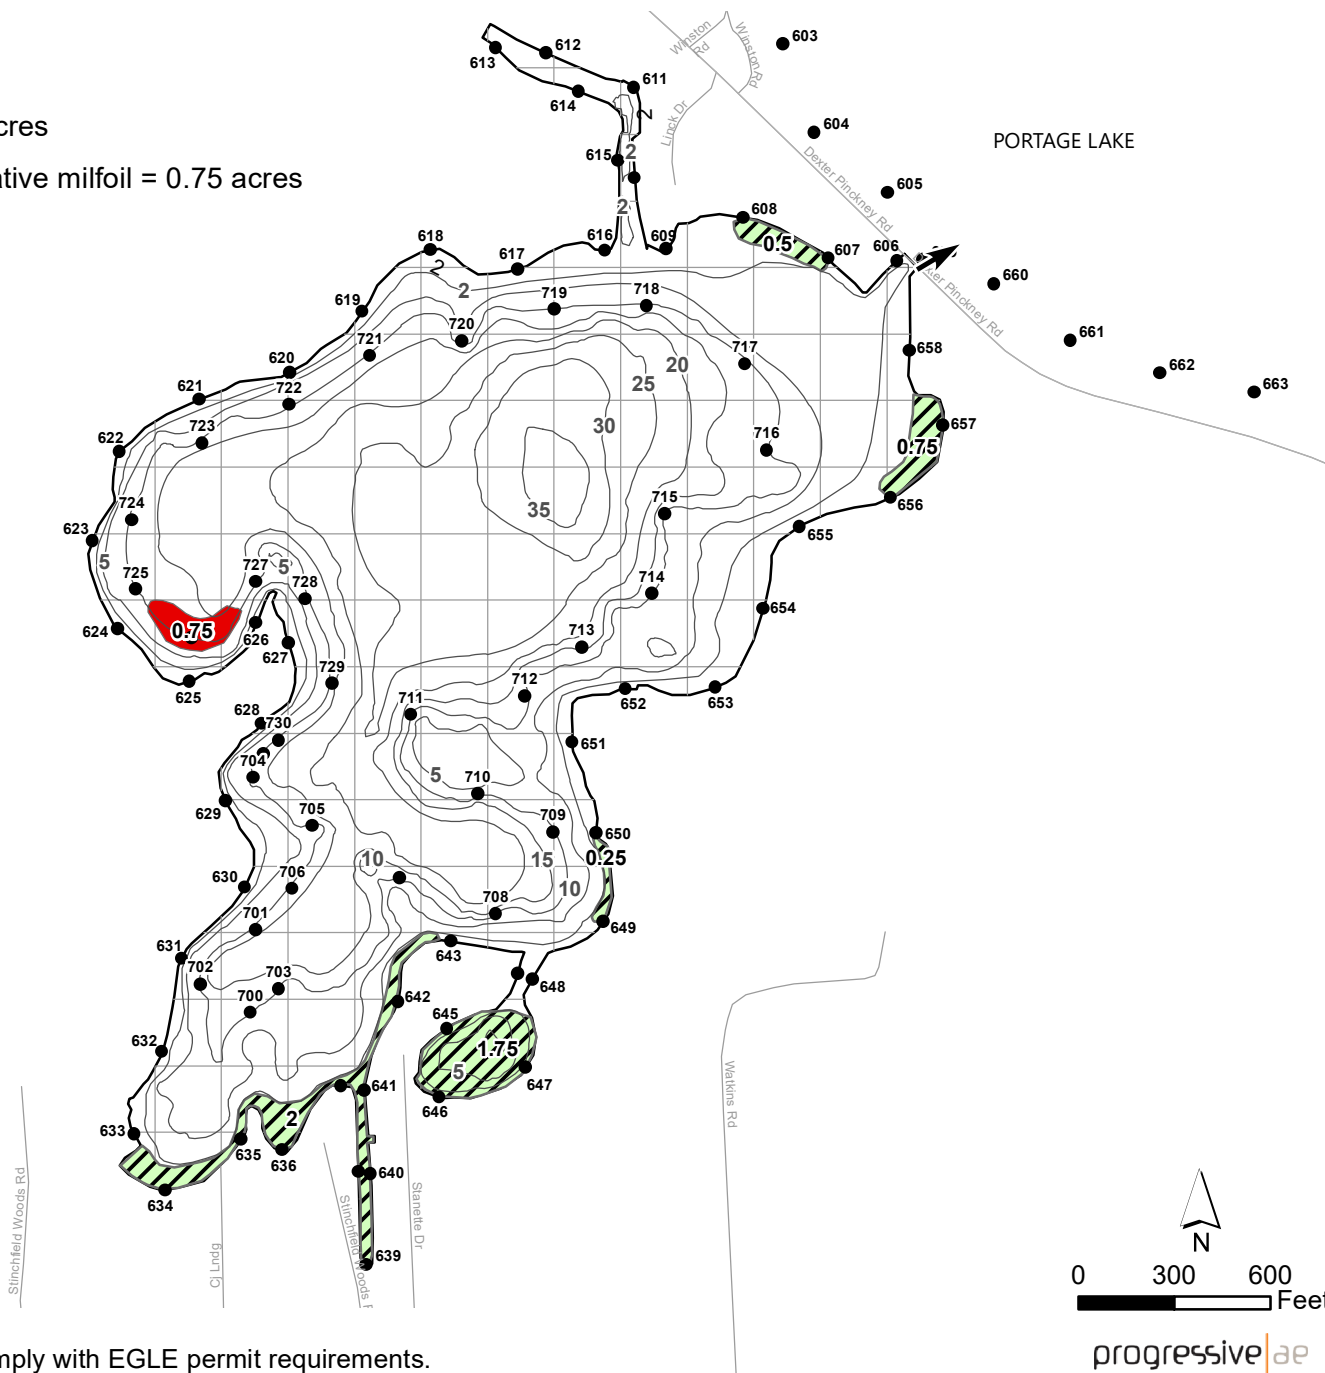

LITTLE PORTAGE LAKE WASHTENAW COUNTY, MICHIGAN JUNE 20, 2022 TREATMENT MAP

□ = 1 ACRE

Treatment

-  CuSO4/ Hydro for starry stonewort = 5.25 acres
-  Triclopyr granular @ 200 lbs/acre for non-native milfoil = 0.75 acres

LAKE AREA: 98 ACRES
REVISION DATE: FEBRUARY 2022

The applicator shall make adjustments, if needed, to comply with EGLE permit requirements.