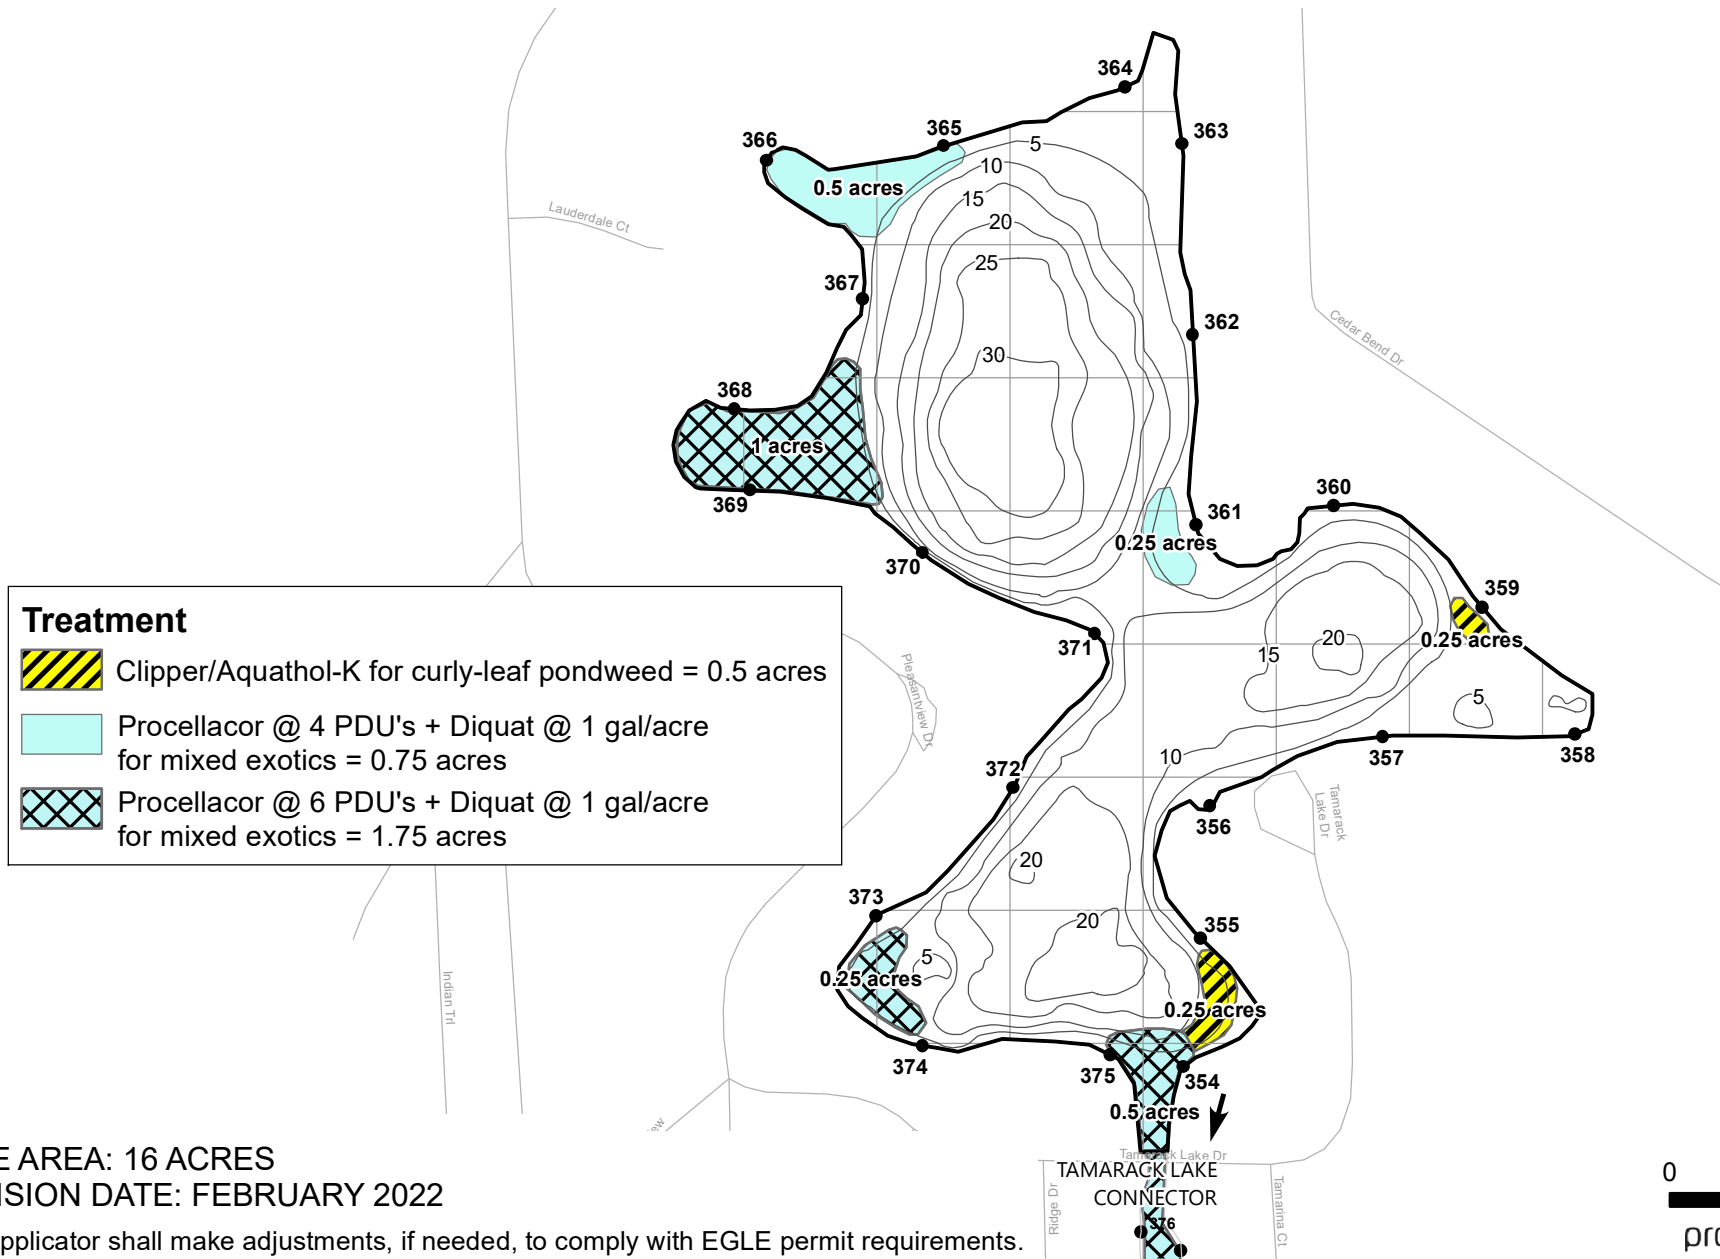

# TAMARACK LAKE LIVINGSTON COUNTY, MICHIGAN MAY 18TH, 2022 TREATMENT MAP

LAKE AREA: 16 ACRES  
REVISION DATE: FEBRUARY 2022

The applicator shall make adjustments, if needed, to comply with EGLE permit requirements.