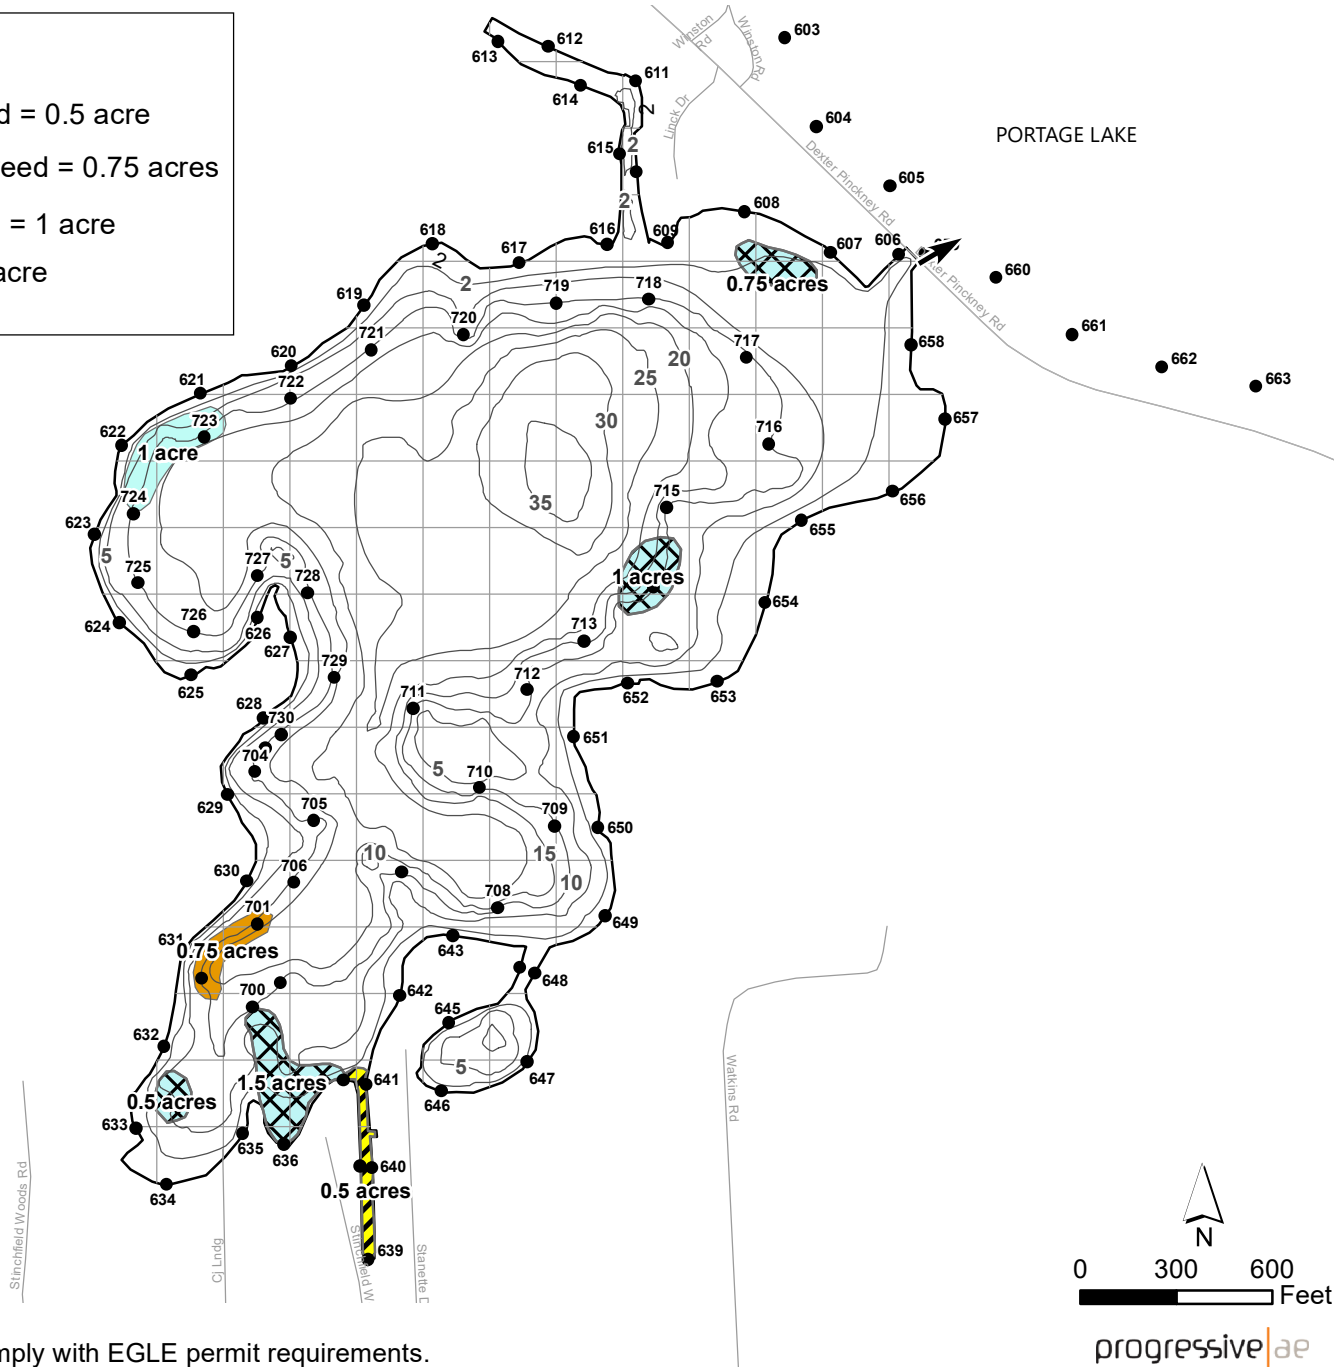

LITTLE PORTAGE LAKE WASHTENAW COUNTY, MICHIGAN MAY 18TH, 2022 TREATMENT MAP

 = 1 ACRE

Treatment

-  Clipper/Aquathol-K for curly-leaf pondweed = 0.5 acre
-  Diquat @ 1.5 gal/acre for curly-leaf pondweed = 0.75 acres
-  Procellacor @ 4 PDU's for Eurasian Milfoil = 1 acre
-  Procellacor @ 6 PDU's + Diquat @ 1 gal/acre for mixed exotics = 3.75 acres

LAKE AREA: 98 ACRES
REVISION DATE: FEBRUARY 2022

The applicator shall make adjustments, if needed, to comply with EGLE permit requirements.