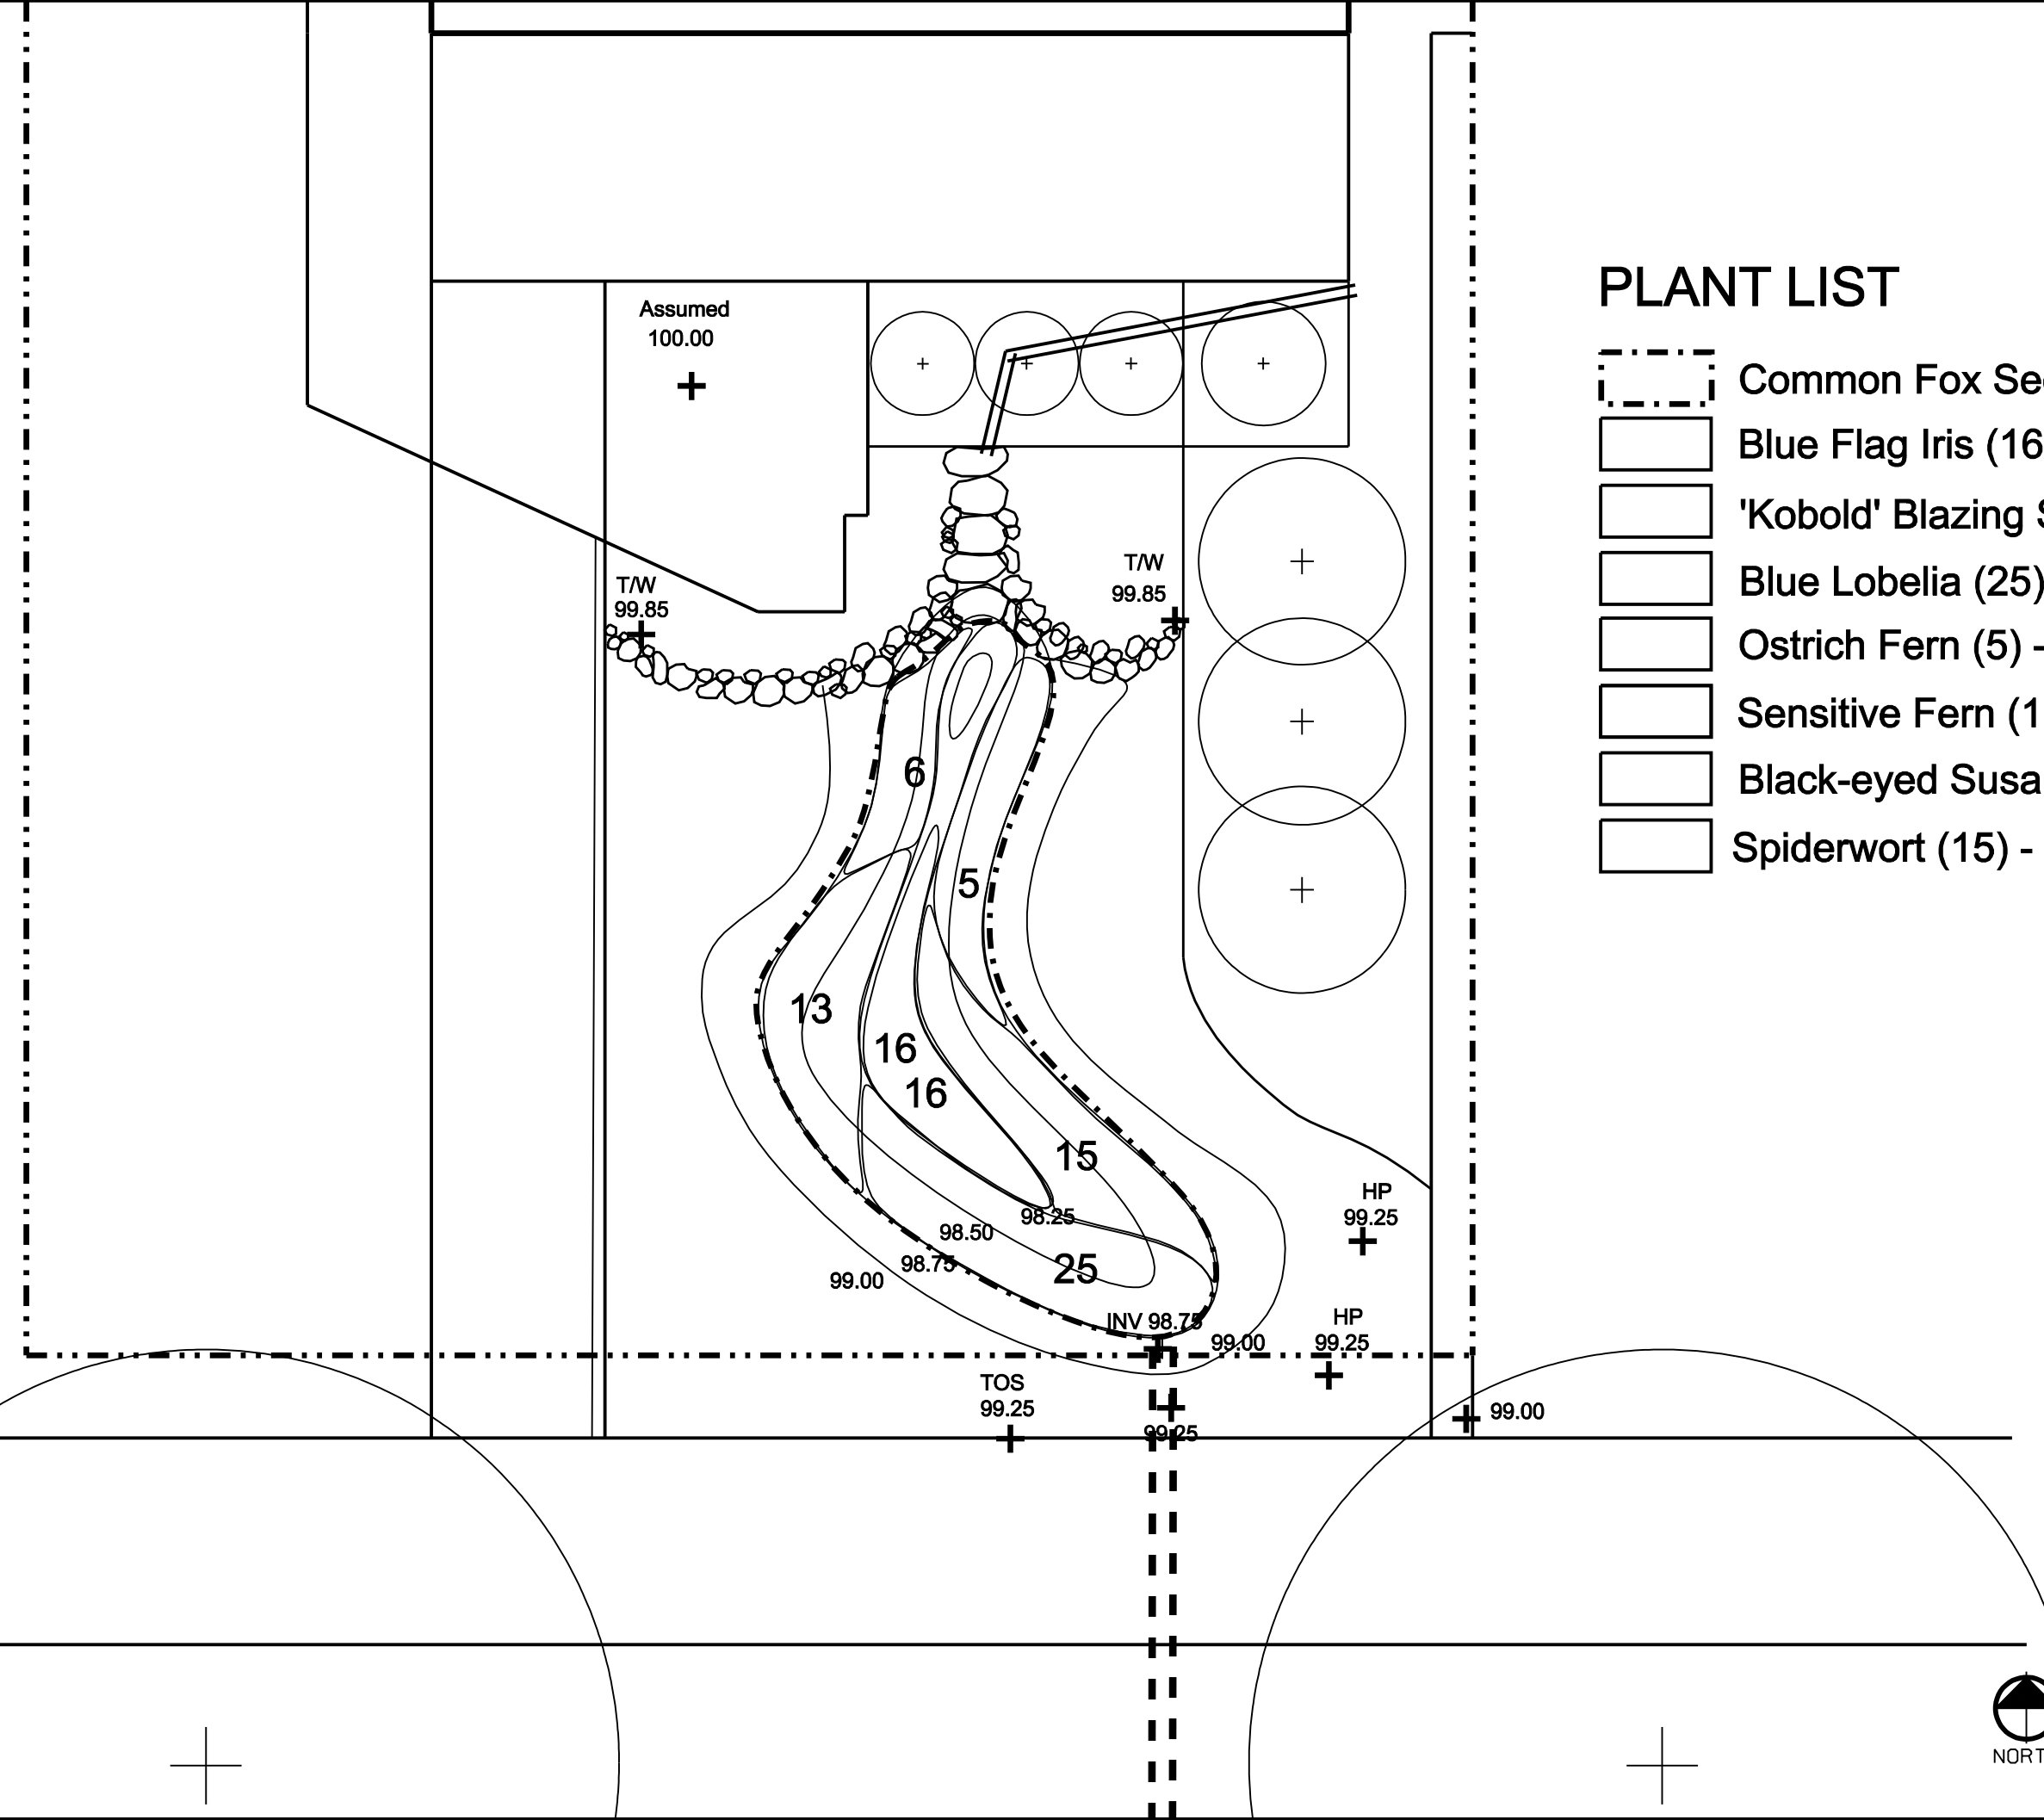

Project:
**Allen Creek
Rain Gardens**

Project Number:
Date: 13 May 2006
7 June 2004
Issued For:
Hamowner Review
Preliminary Site Plan Submission

Scale: 1"=4'
Drawn by: sk, dp

Title:
Planting Plan

Sheet:

L-2

CONTRACTOR is responsible to field verify location of all underground utilities prior to any work

Scale 1"=4'-0"

Copyright 2004, InSite Design Studio, Inc.