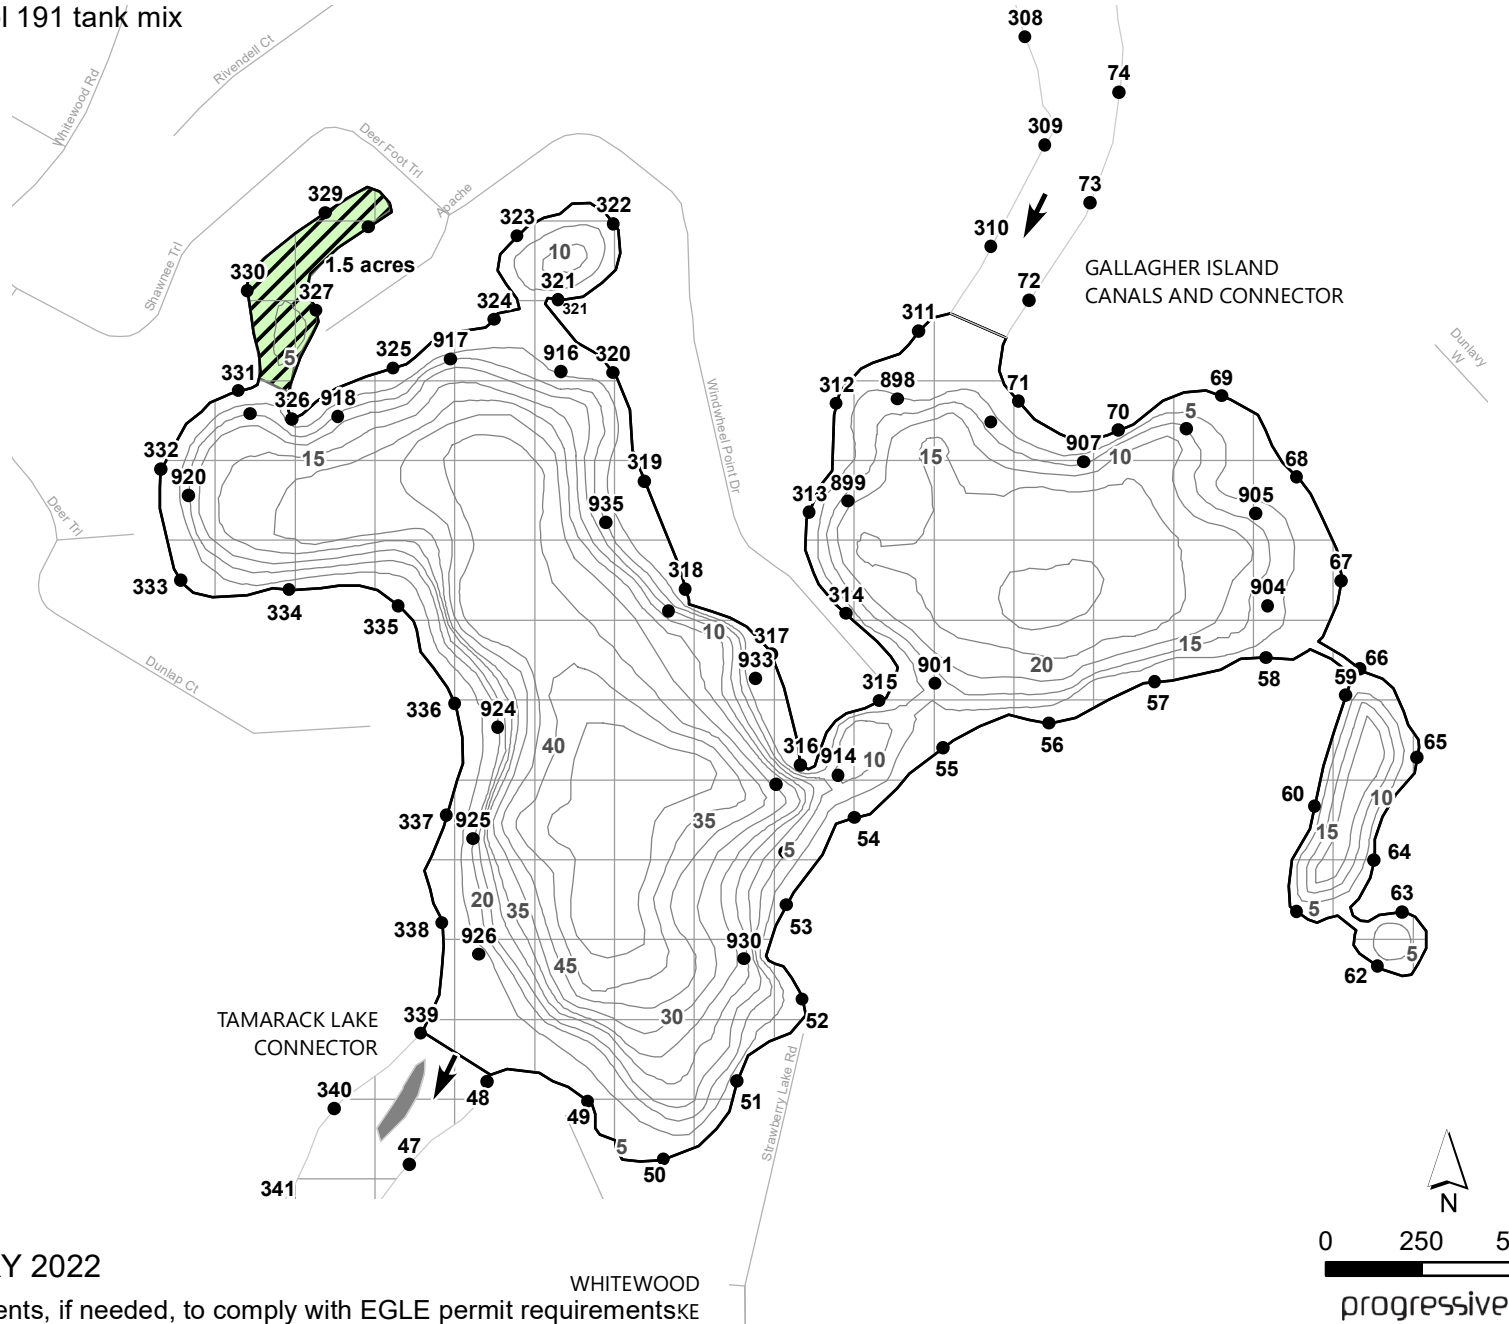

# WHITEWOOD LAKE LIVINGSTON COUNTY, MICHIGAN MAY 3, 2022 TREATMENT MAP

 = 1 ACRE

### Treatment

 Copper/Hydro = 1.5 acres of starry stonewort  
w/Cutrine Ultra/Hydrothol 191 tank mix

LAKE AREA: 75 ACRES  
REVISION DATE: FEBRUARY 2022

The applicator shall make adjustments, if needed, to comply with EGLE permit requirementsKE