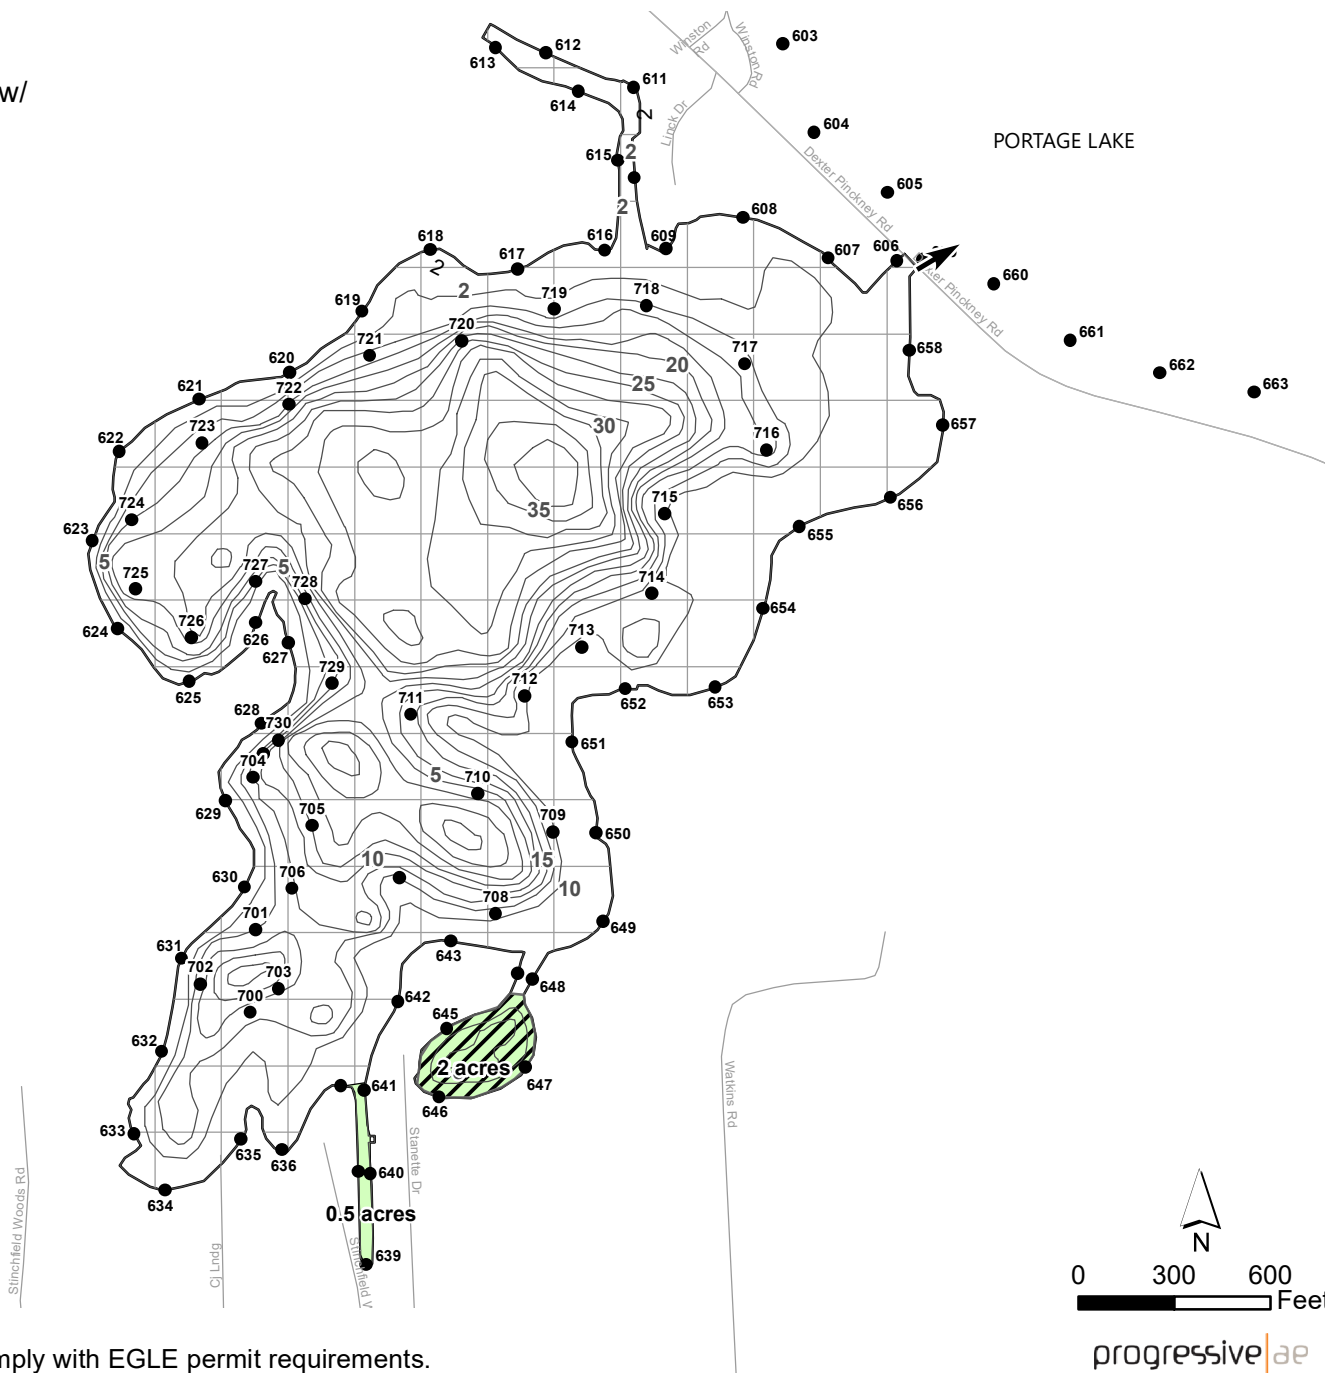

LITTLE PORTAGE LAKE WASHTENAW COUNTY, MICHIGAN MAY 3, 2022 TREATMENT MAP

 = 1 ACRE

Treatment

-  Algae = 0.5 acres of nuisance filamentous algae w/Cutrine Ultra or equivalent
-  Copper/Hydro = 2 acres of starry stonewort w/ Cutrine Ultra/Hydrothol 191 tank mix

LAKE AREA: 98 ACRES
REVISION DATE: FEBRUARY 2022

The applicator shall make adjustments, if needed, to comply with EGLE permit requirements.