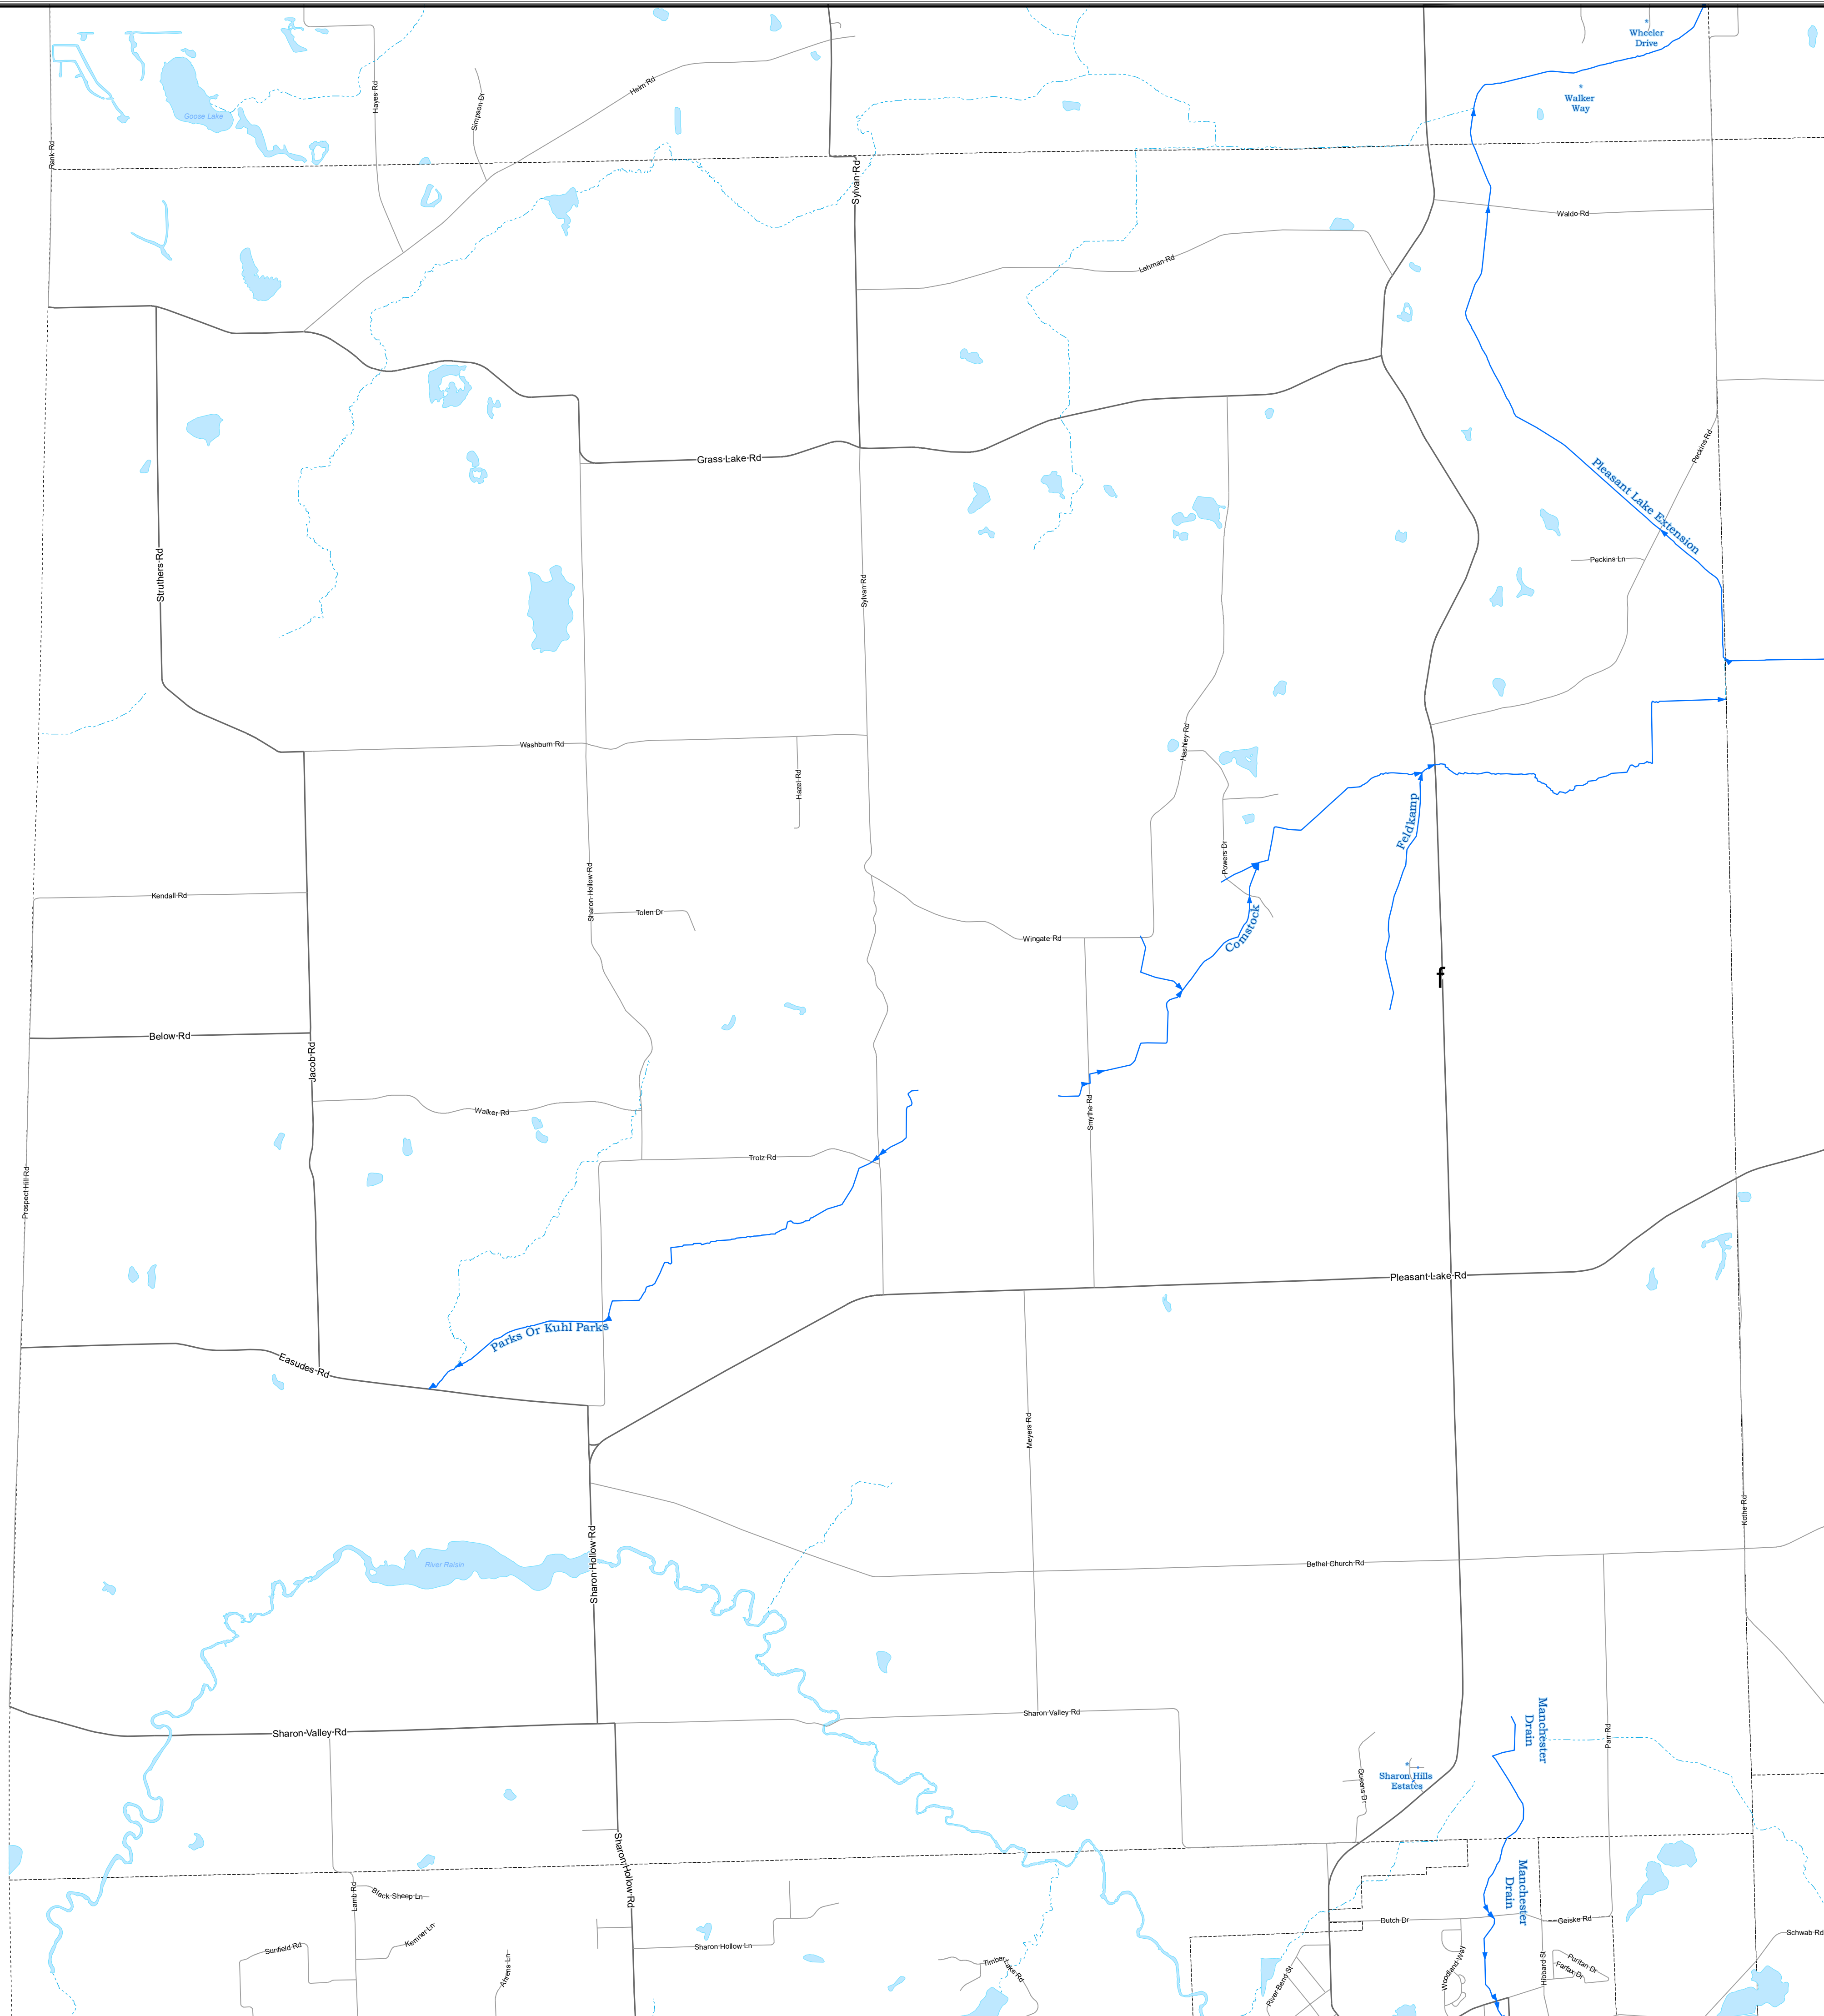

Sharon Township County Drain Map

Evan N. Pratt P.E.
Washtenaw County
Water Resources
Commissioner

705 N. Zeeb Rd.
 Ann Arbor, MI 48107
 Ph: 734-222-6860
 Fax: 734-222-6803
www.washtenaw.org/drains

Legend

- Lakes
- County Drain Systems
- Waters of the State

0 1,600 3,200
 Feet

1:20,000

Map Published On : Date: 9/28/2021