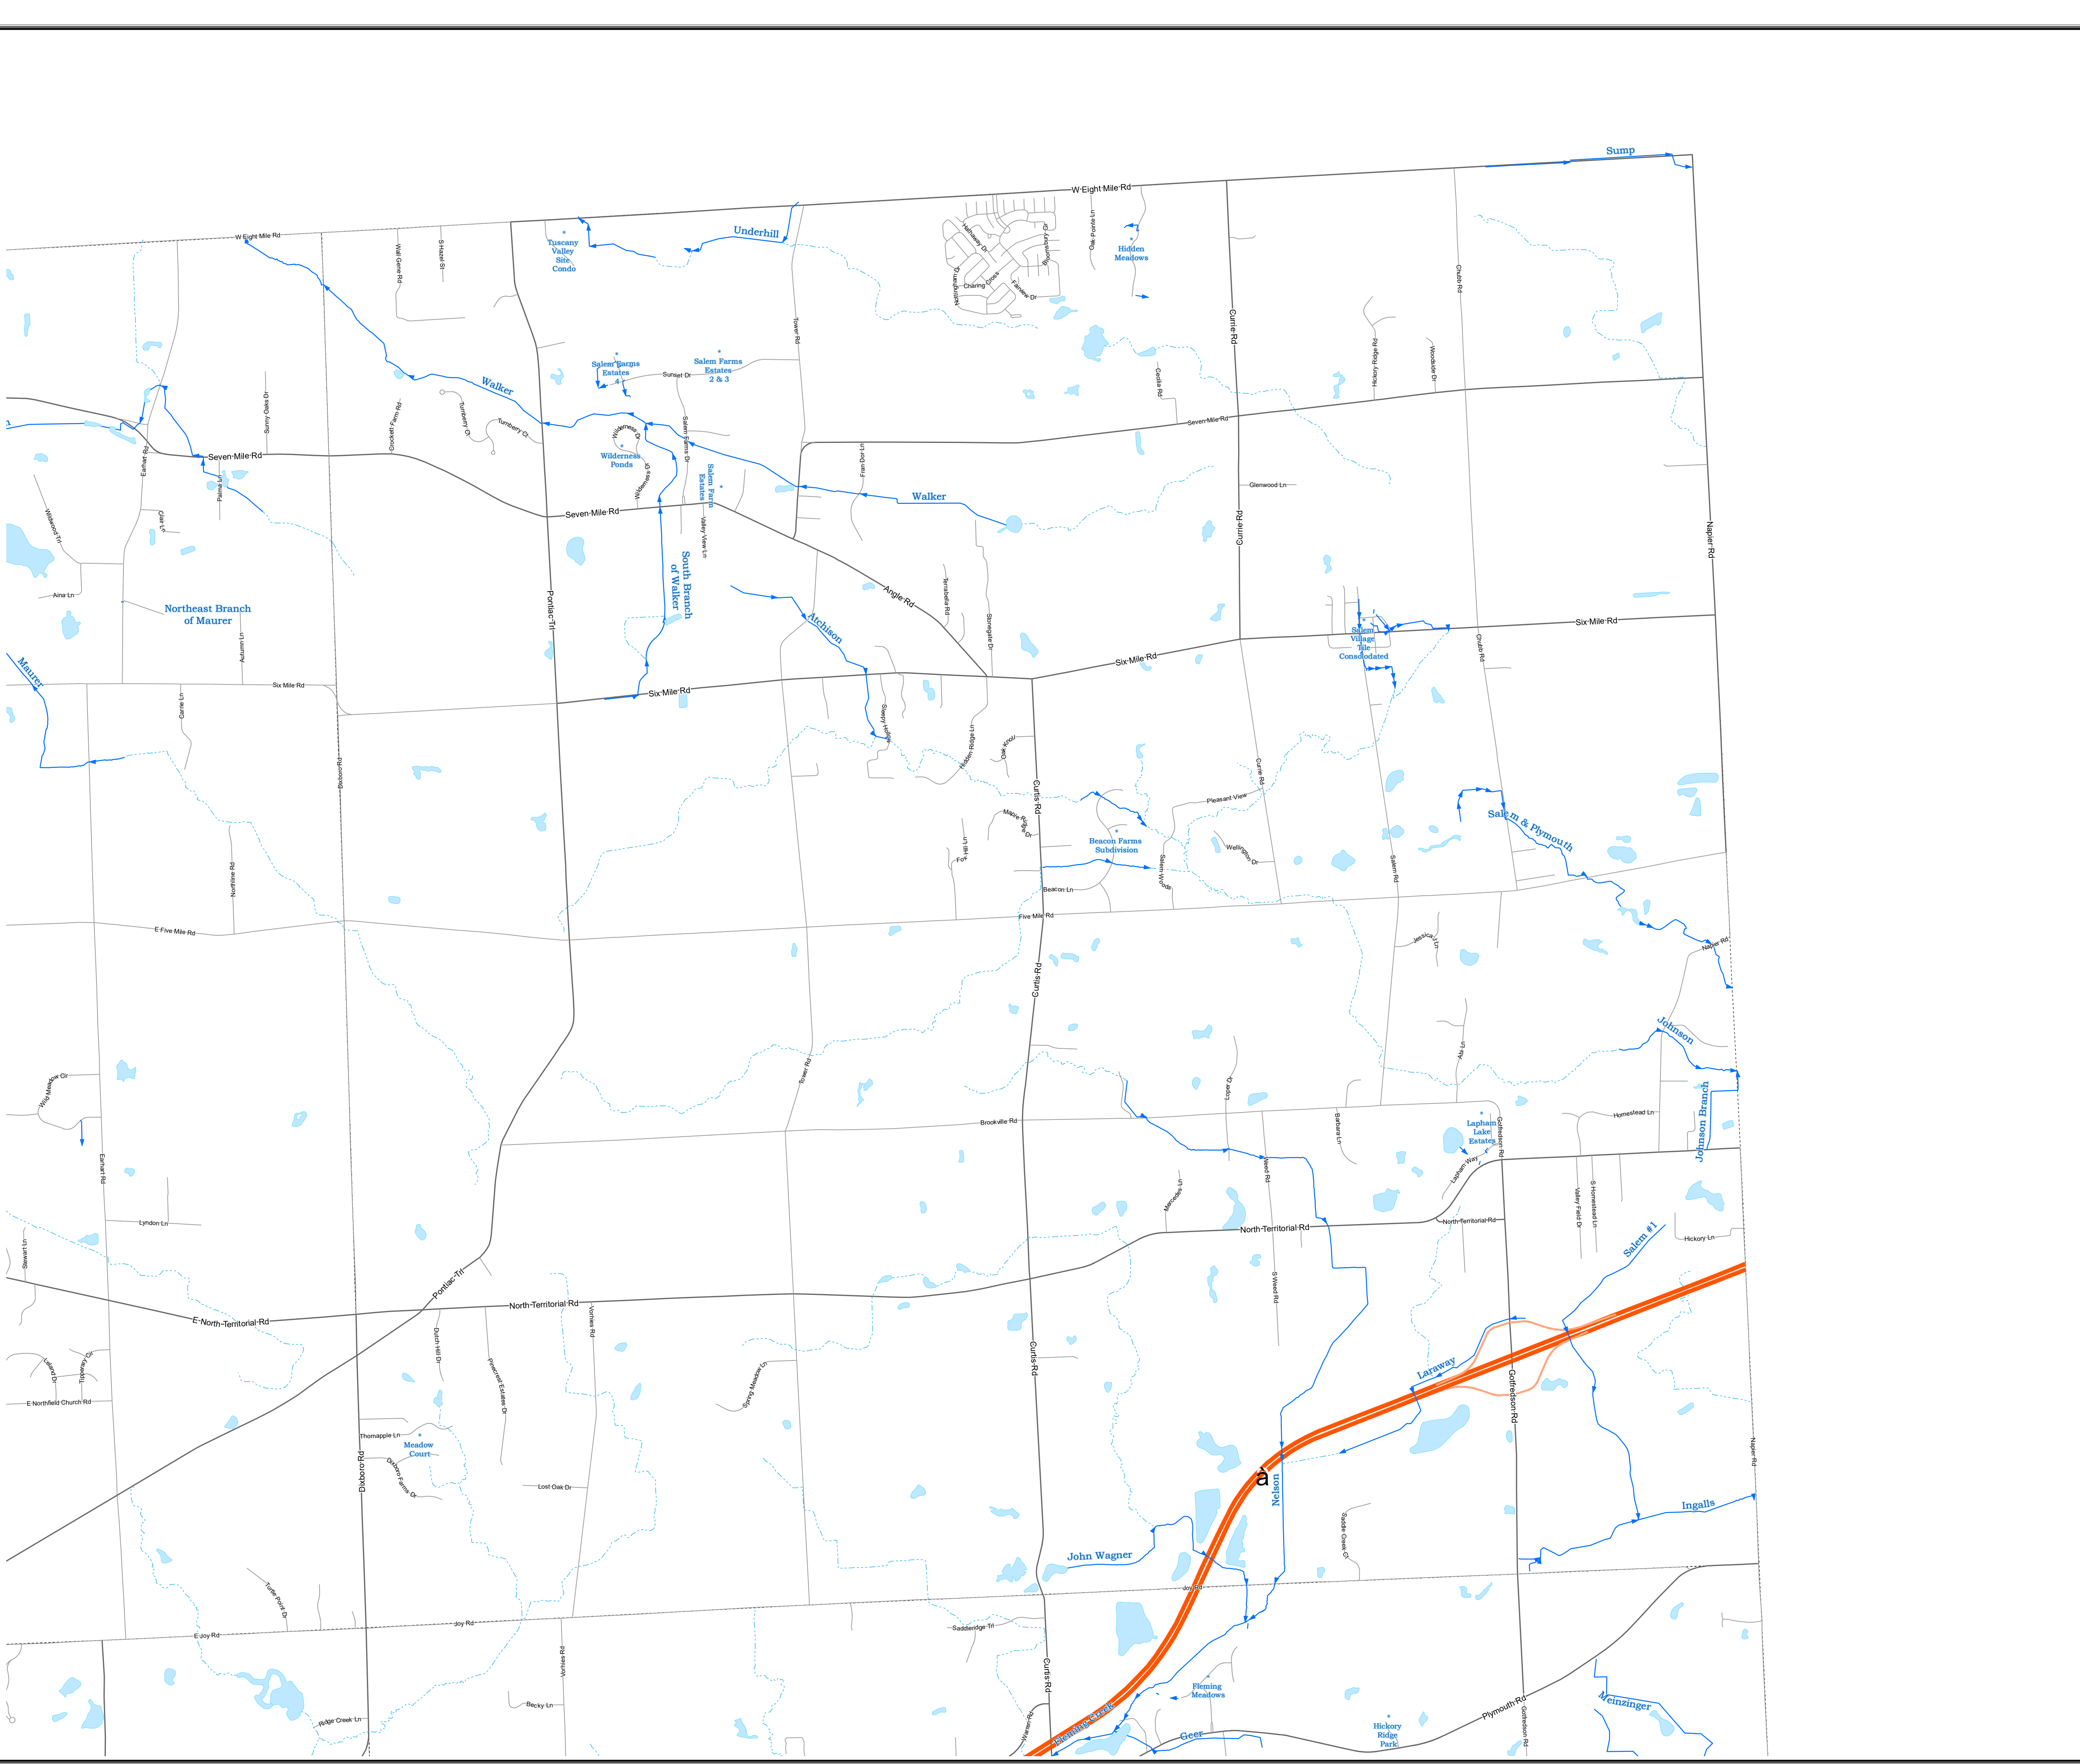

Salem Township County Drain Map

Evan N. Pratt P.E.
Washtenaw County
Water Resources
Commissioner

705 N. Zeeb Rd.
 Ann Arbor, MI 48107
 Ph: 734-222-6860
 Fax: 734-222-6803
www.washtenaw.org/drains

Legend

- Lakes
- County Drain Systems
- Waters of the State

Map Published On : Date: 9/28/2021