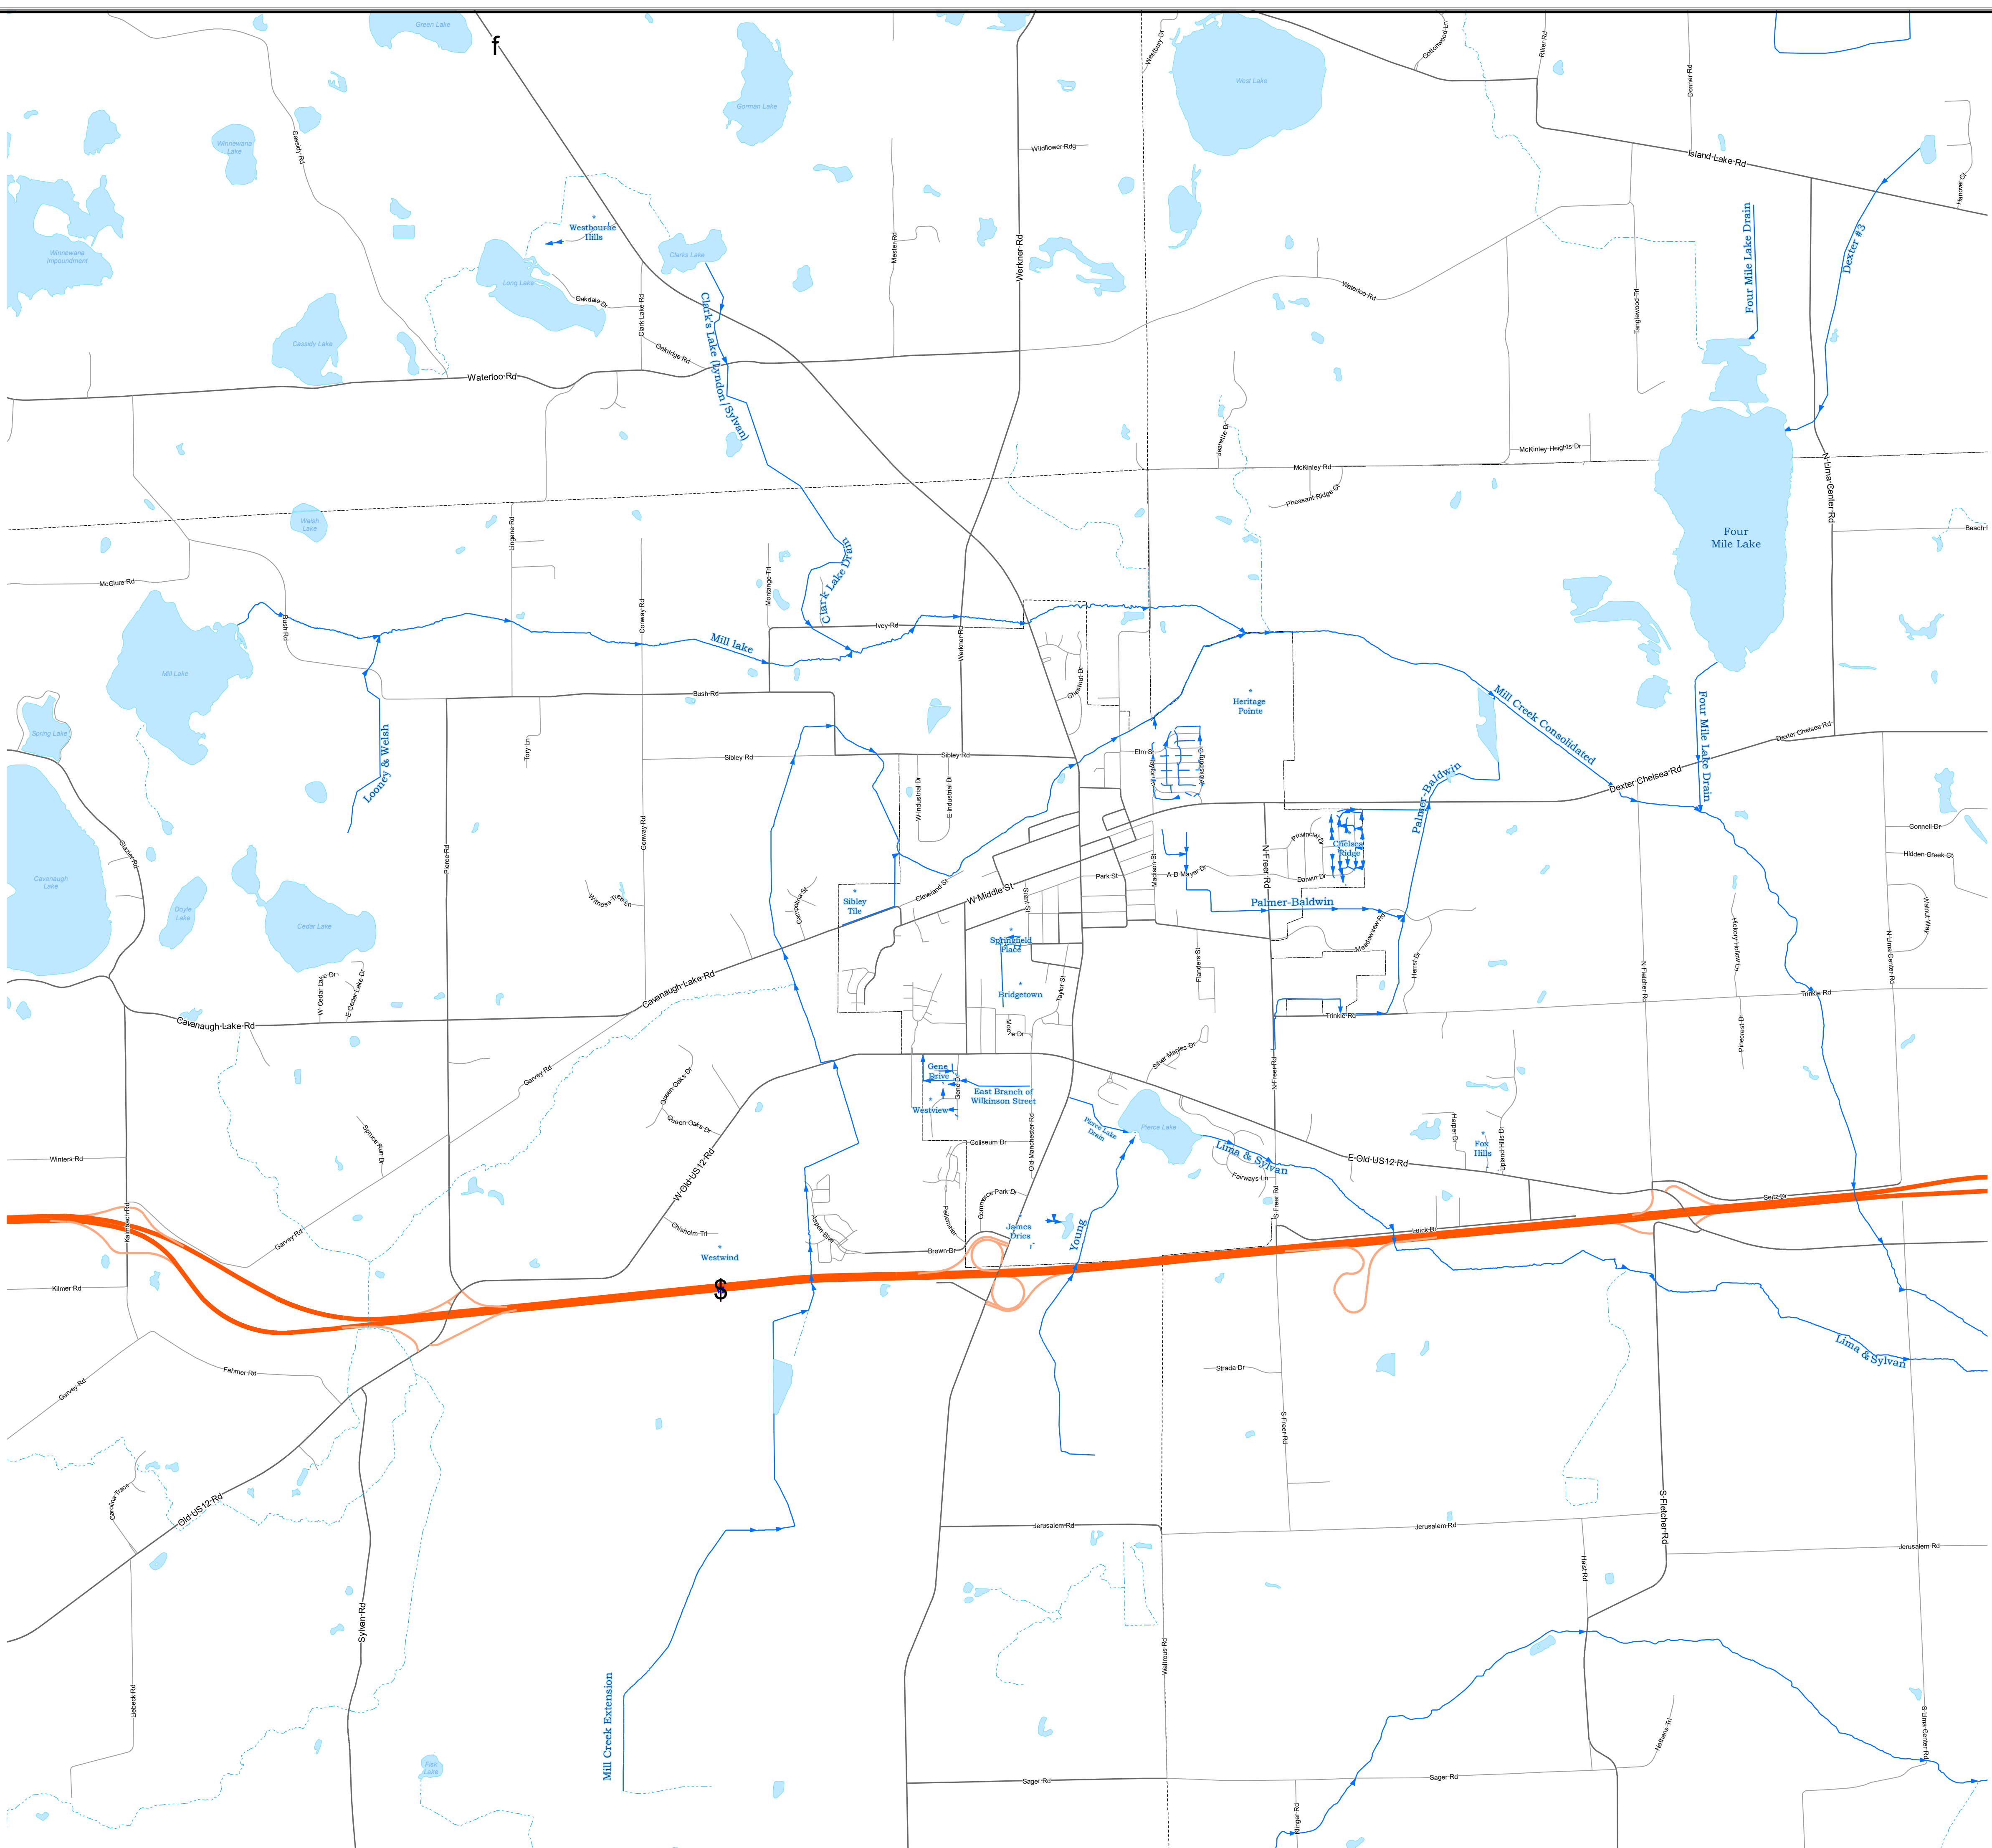

City of Chelsea County Drain Map

Evan N. Pratt P.E.
Washtenaw County
Water Resources
Commissioner

705 N. Zeeb Rd.
 Ann Arbor, MI 48107
 Ph: 734-222-6860
 Fax: 734-222-6803
www.washtenaw.org/drains

Legend

- Lakes
- County Drain Systems
- Waters of the State

Map Published On : Date: 9/28/2021