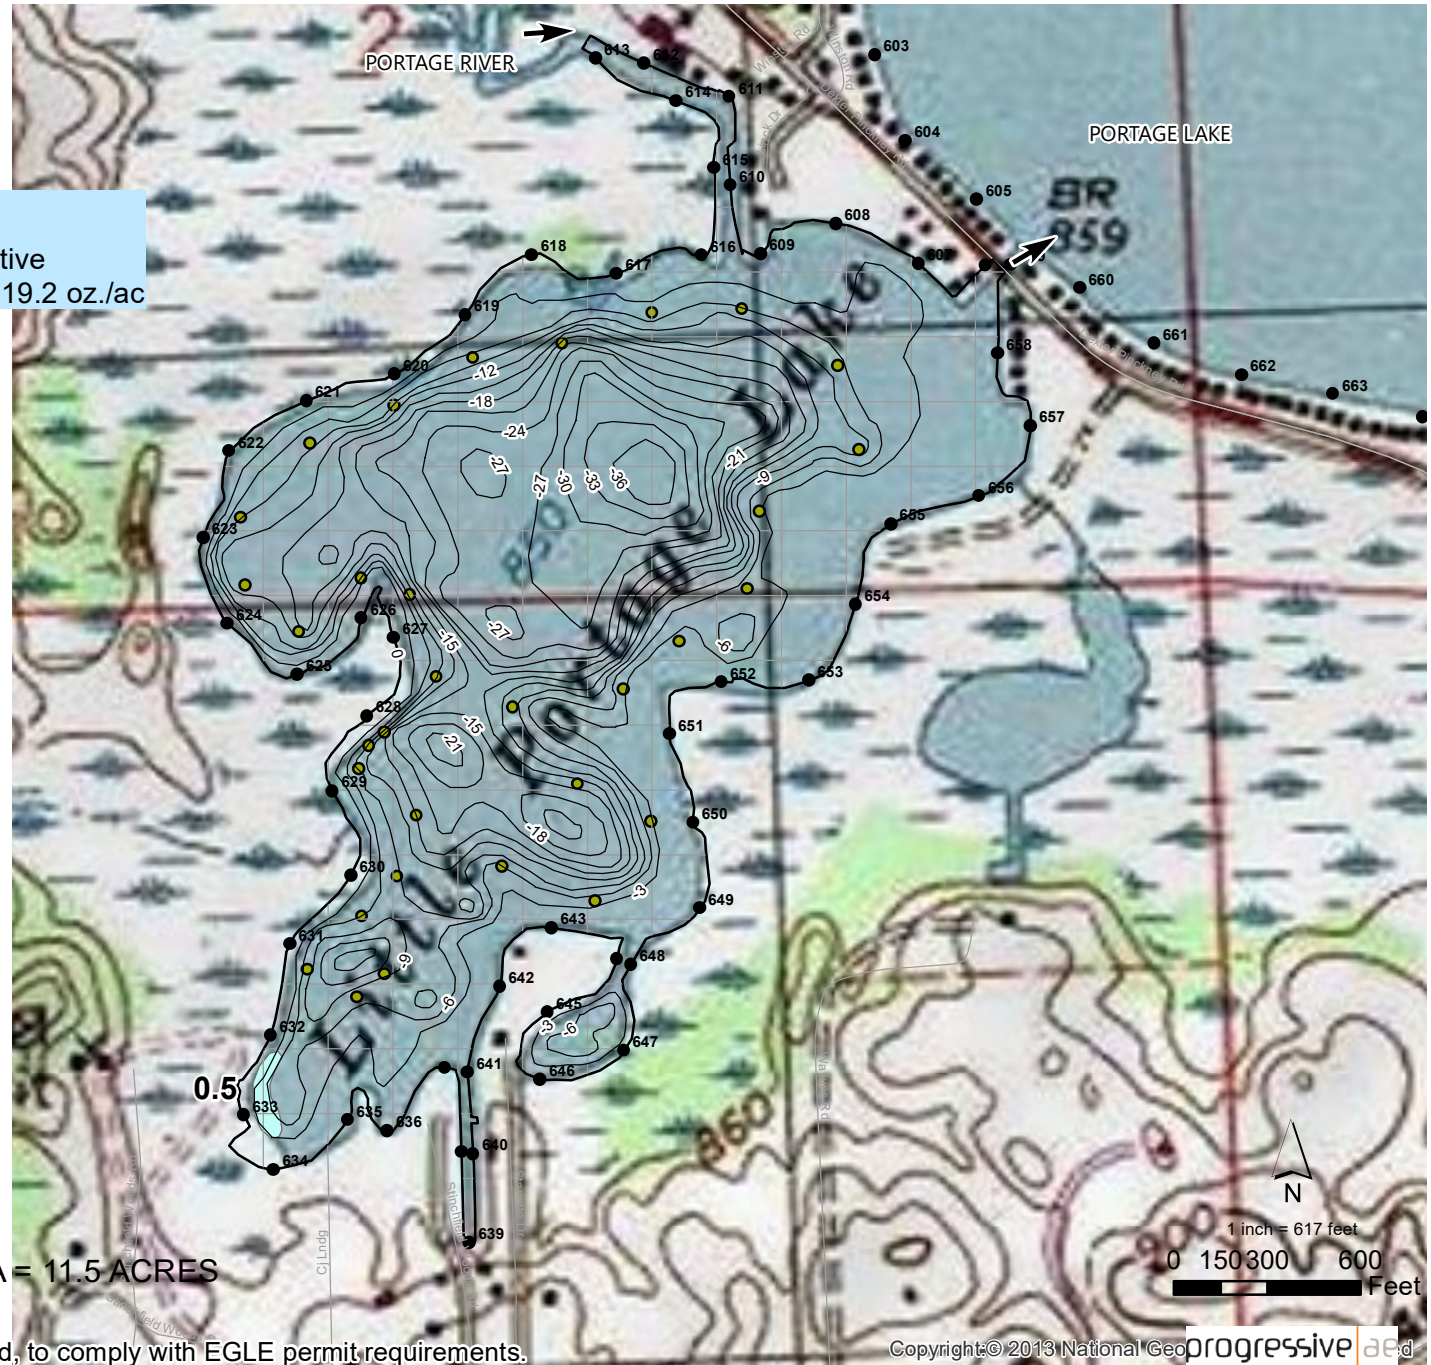

LITTLE PORTAGE LAKE LIVINGSTON COUNTY, MICHIGAN AUGUST 4, 2021 TREATMENT MAP

Treatment

Procellacor = 0.5 acre of non-native
 milfoil w/florpyrauxifin-benzyl @ 19.2 oz./ac

LAKE AREA = 98 ACRES
 25% OF POTENTIAL SPAWNING AREA = 11.5 ACRES
 REVISION DATE: JANUARY 2021