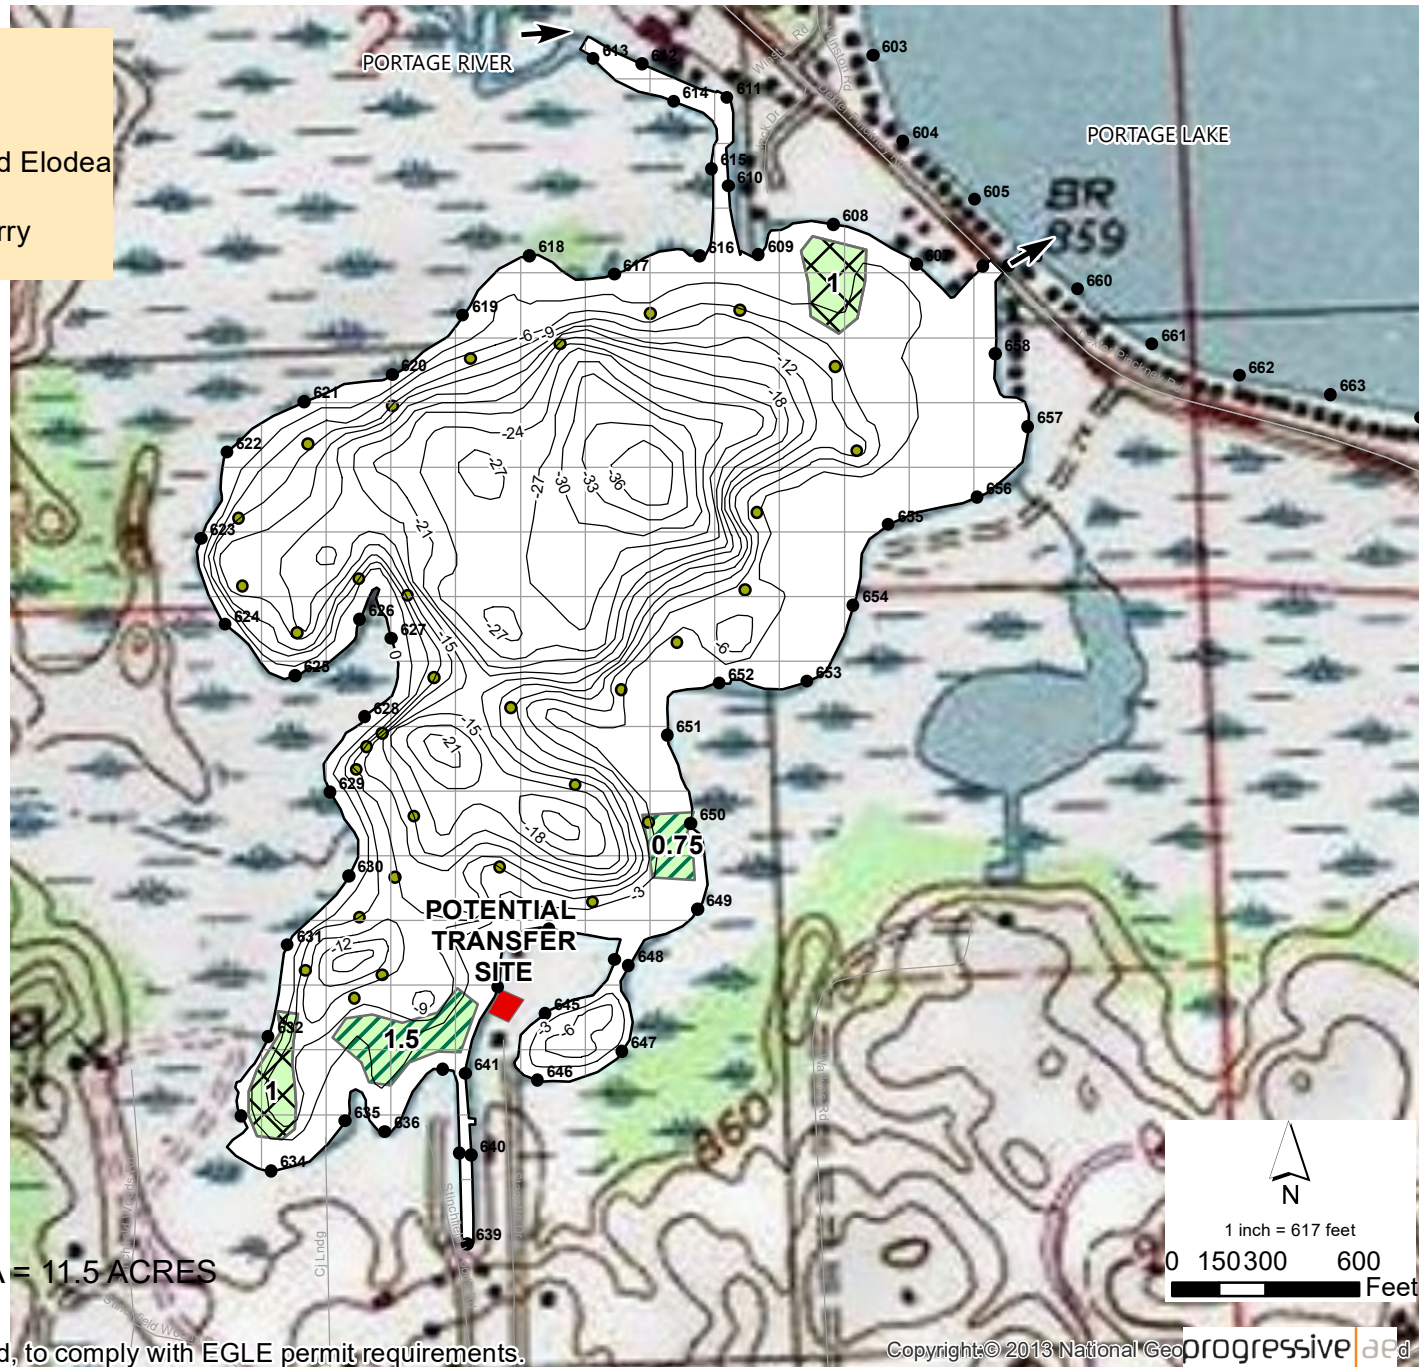

LITTLE PORTAGE LAKE WASHTENAW COUNTY, MICHIGAN JUNE 29, 2021 HARVEST MAP

Legend

-  Harvesting = 2.25 acres of primarily pondweeds, coontail, and Elodea
-  Starry Harvesting = 2 acres of starry stonewort and Chara

LAKE AREA = 98 ACRES
 25% OF POTENTIAL SPAWNING AREA = 11.5 ACRES
 REVISION DATE: JANUARY 2021

The applicator shall make adjustments, if needed, to comply with EGLE permit requirements.