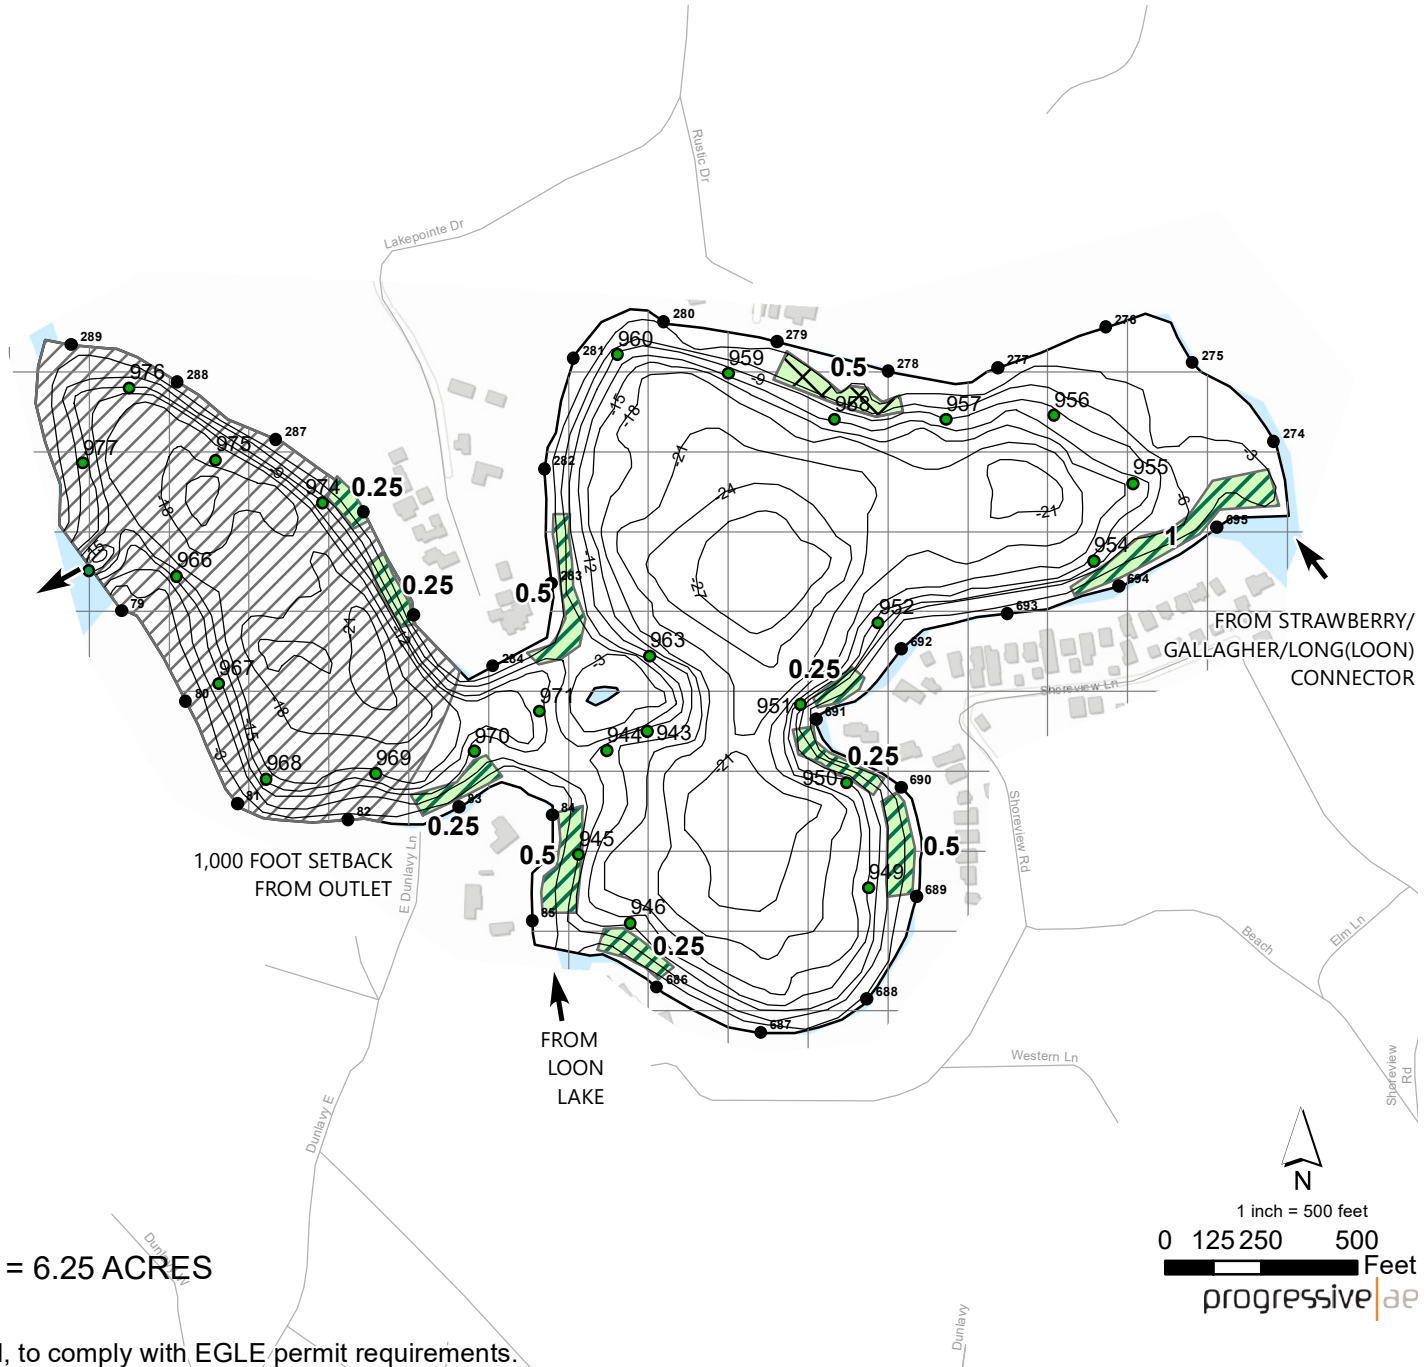

GALLAGHER LAKE LIVINGSTON COUNTY, MICHIGAN JUNE 28, 2021 HARVEST MAP

Legend

-  Harvesting = 4 acres of mostly pondweeds and coontail
-  Srary Harvesting = 0.5 acres of starry stonewort and Chara

LAKE AREA = 69 ACRES
 25% OF POTENTIAL SPAWNING AREA = 6.25 ACRES
 REVISION DATE: JANUARY 2021

The applicator shall make adjustments, if needed, to comply with EGLE permit requirements.