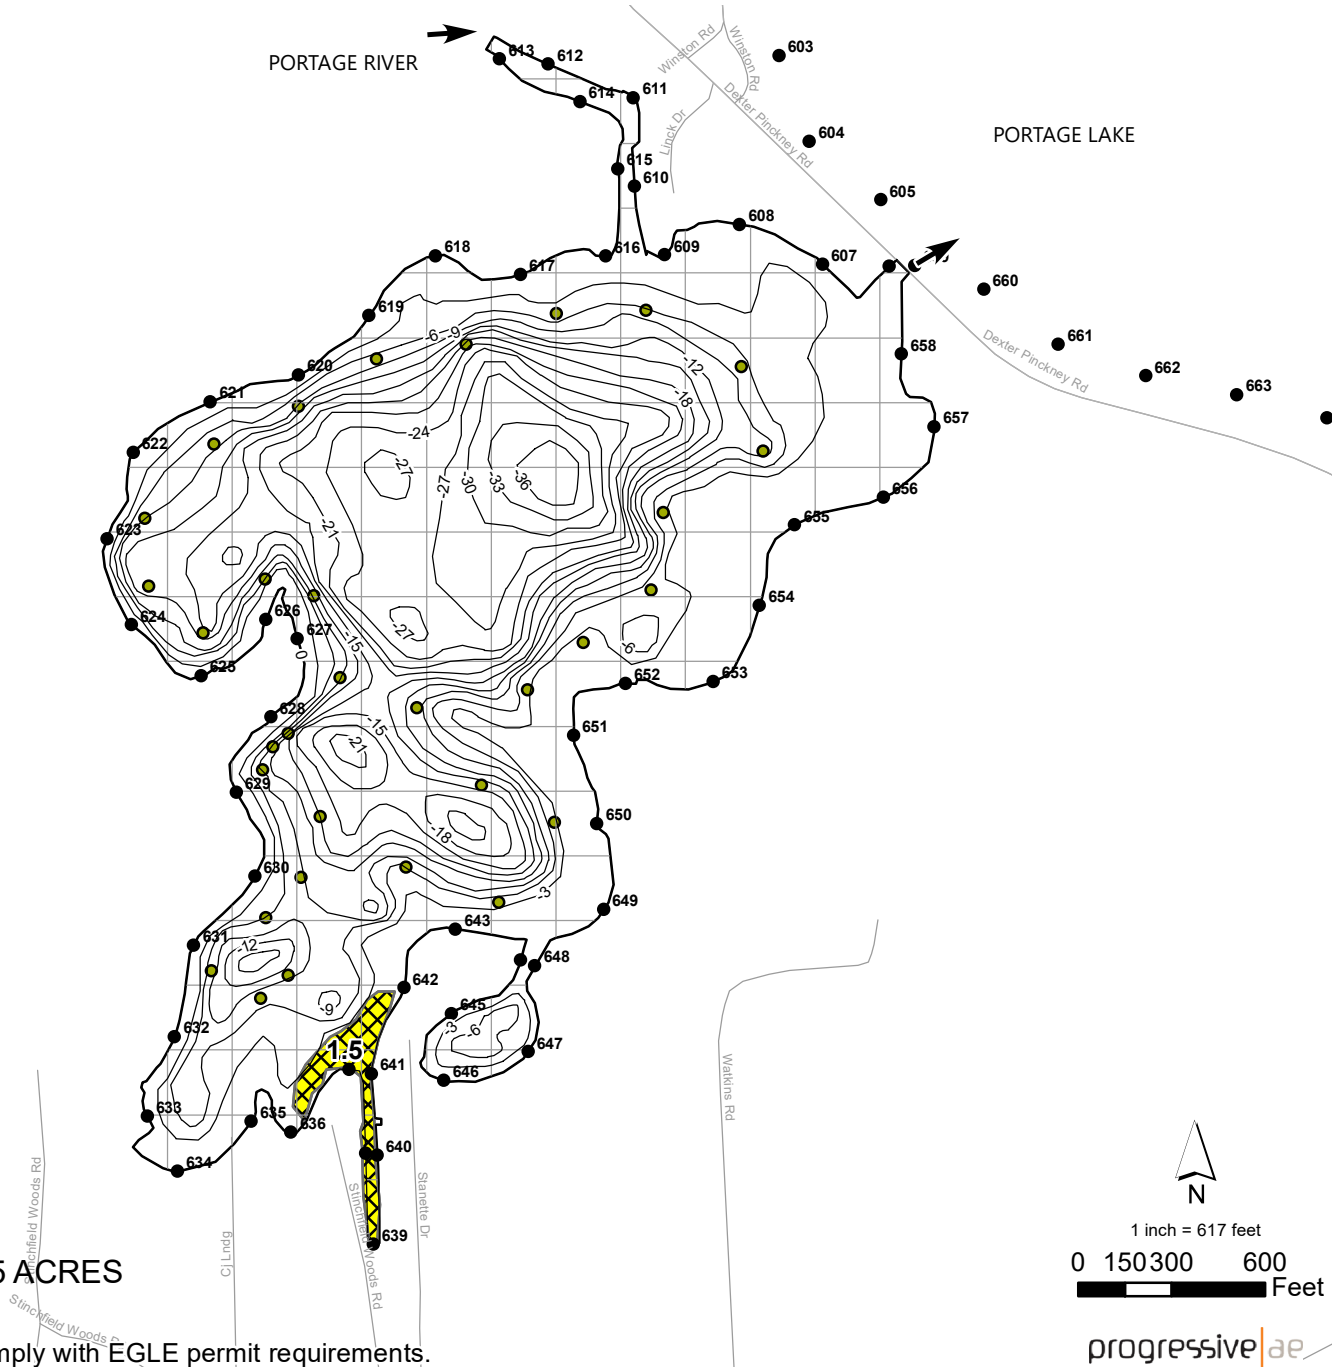

# LITTLE PORTAGE LAKE LIVINGSTON COUNTY, MICHIGAN MAY 13, 2021 TREATMENT MAP

## Treatment

Clipper/Diquat = 1.5 acres of mixed  
exotics w/flumioxazin @ 100 ppb  
w/diquat-dibromide

LAKE AREA = 98 ACRES  
25% OF POTENTIAL SPAWNING AREA = 11.5 ACRES  
REVISION DATE: JANUARY 2021

The applicator shall make adjustments, if needed, to comply with EGLE permit requirements.