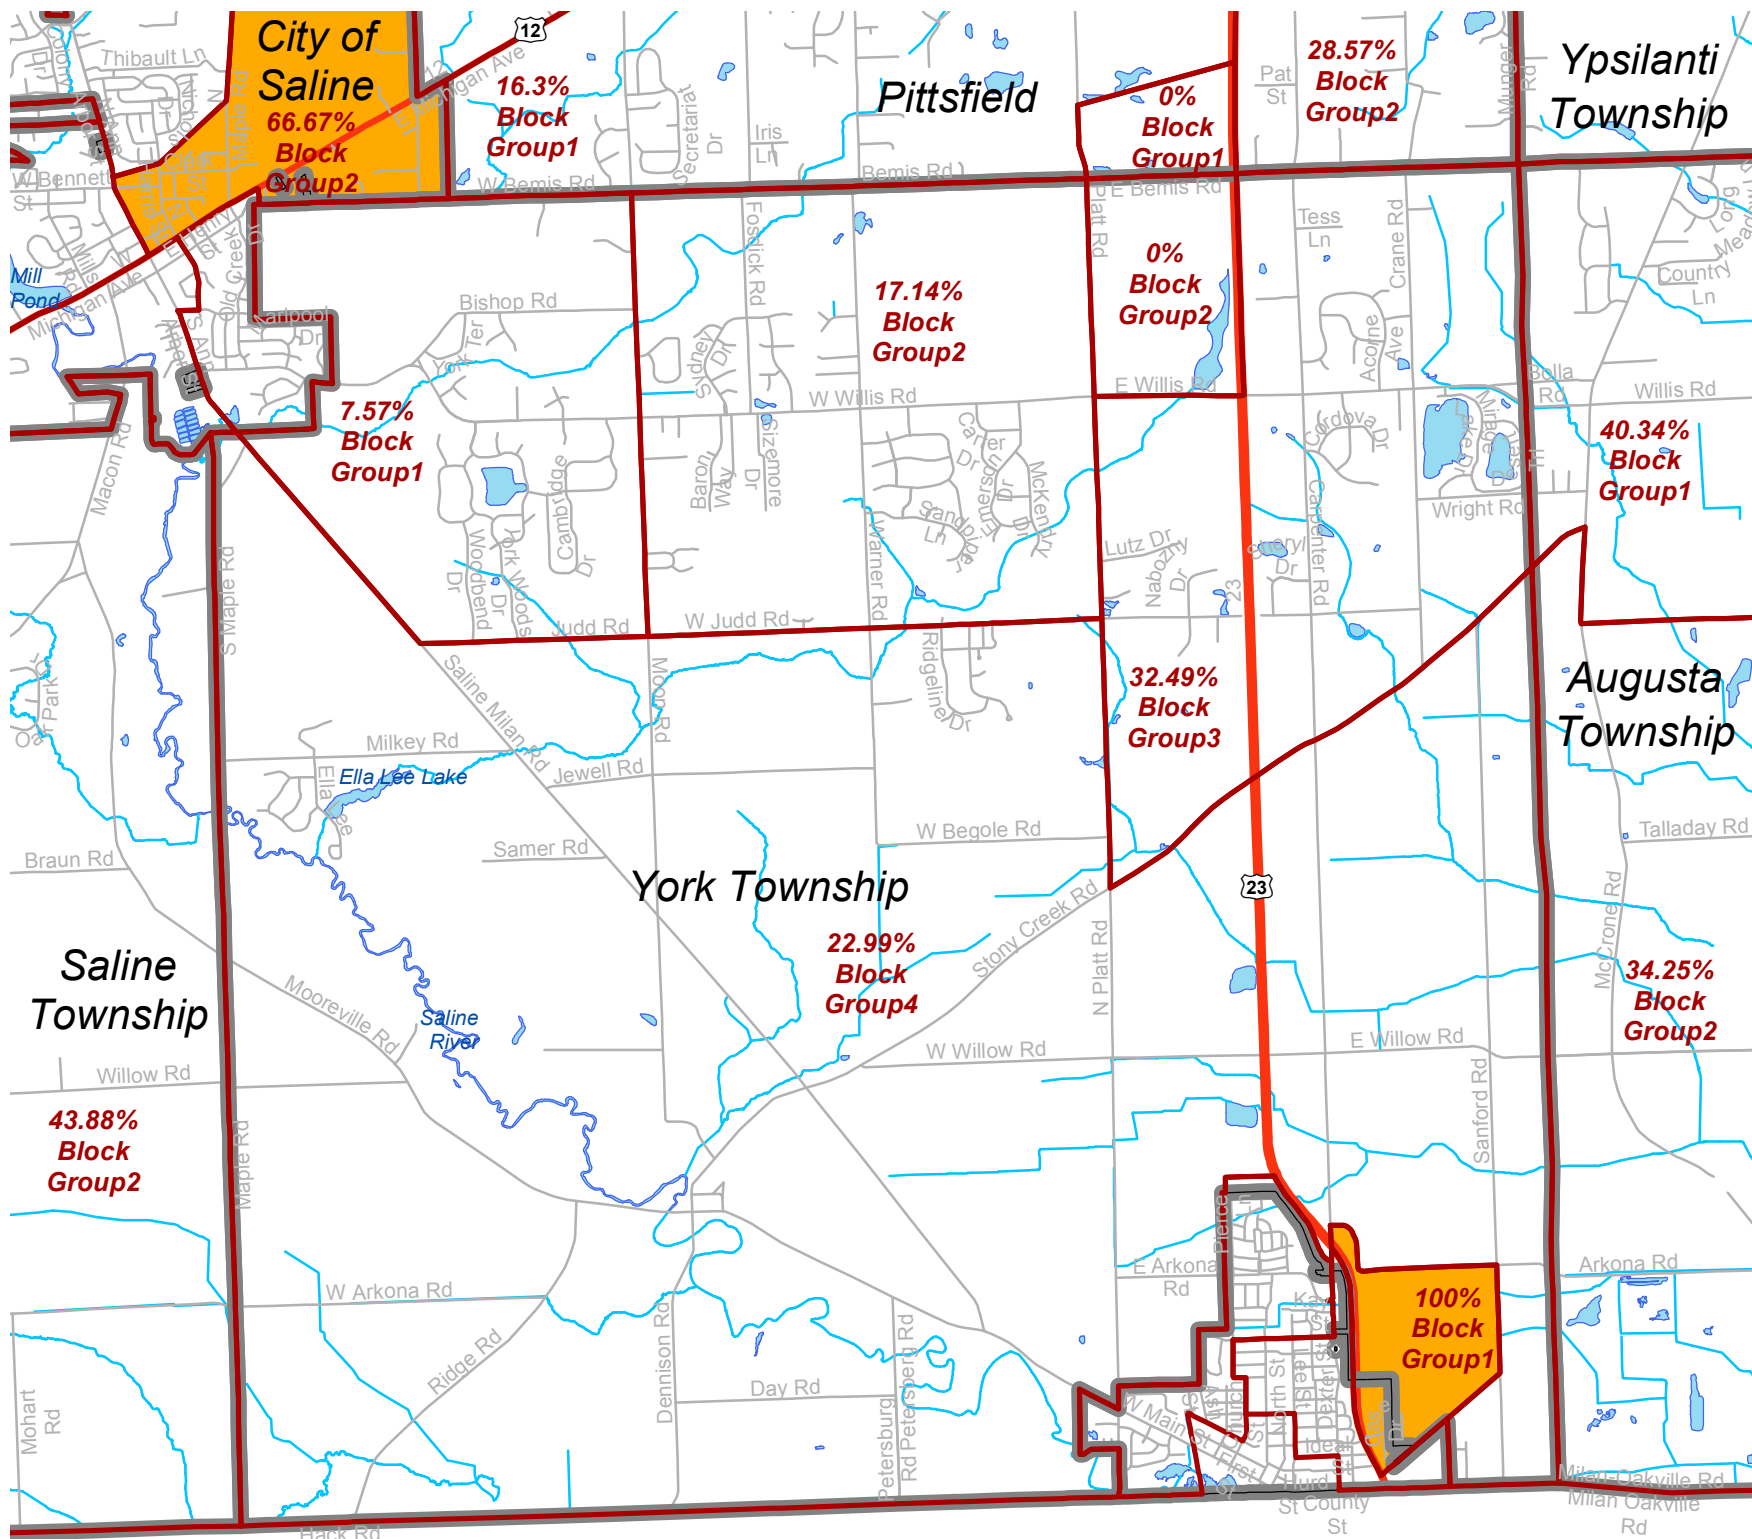

# York Township Percentage of Low and Moderate Income Persons by Census Block Group Based on 2011-2015 ACS

## Legend

- Block Groups
- Boundaries
- Freeways
- US Highways
- State Highways
- Local Roads
- 51 - 100% LMI
- Streams
- Water Bodies
- 22.99% Percent LMI in Block Group
- Block Group Label

The map shown here is for illustrative purposes only, and is not suitable for site-specific decision-making. The data depicted is compiled from a variety of sources, thus this information is provided with the understanding that the conclusions drawn from the data are solely the responsibility of the user, and assumptions of the legal status of this data are hereby disclaimed.  
 Last Update: 4/18/2019 Washtenaw County Office of Community and Economic Development