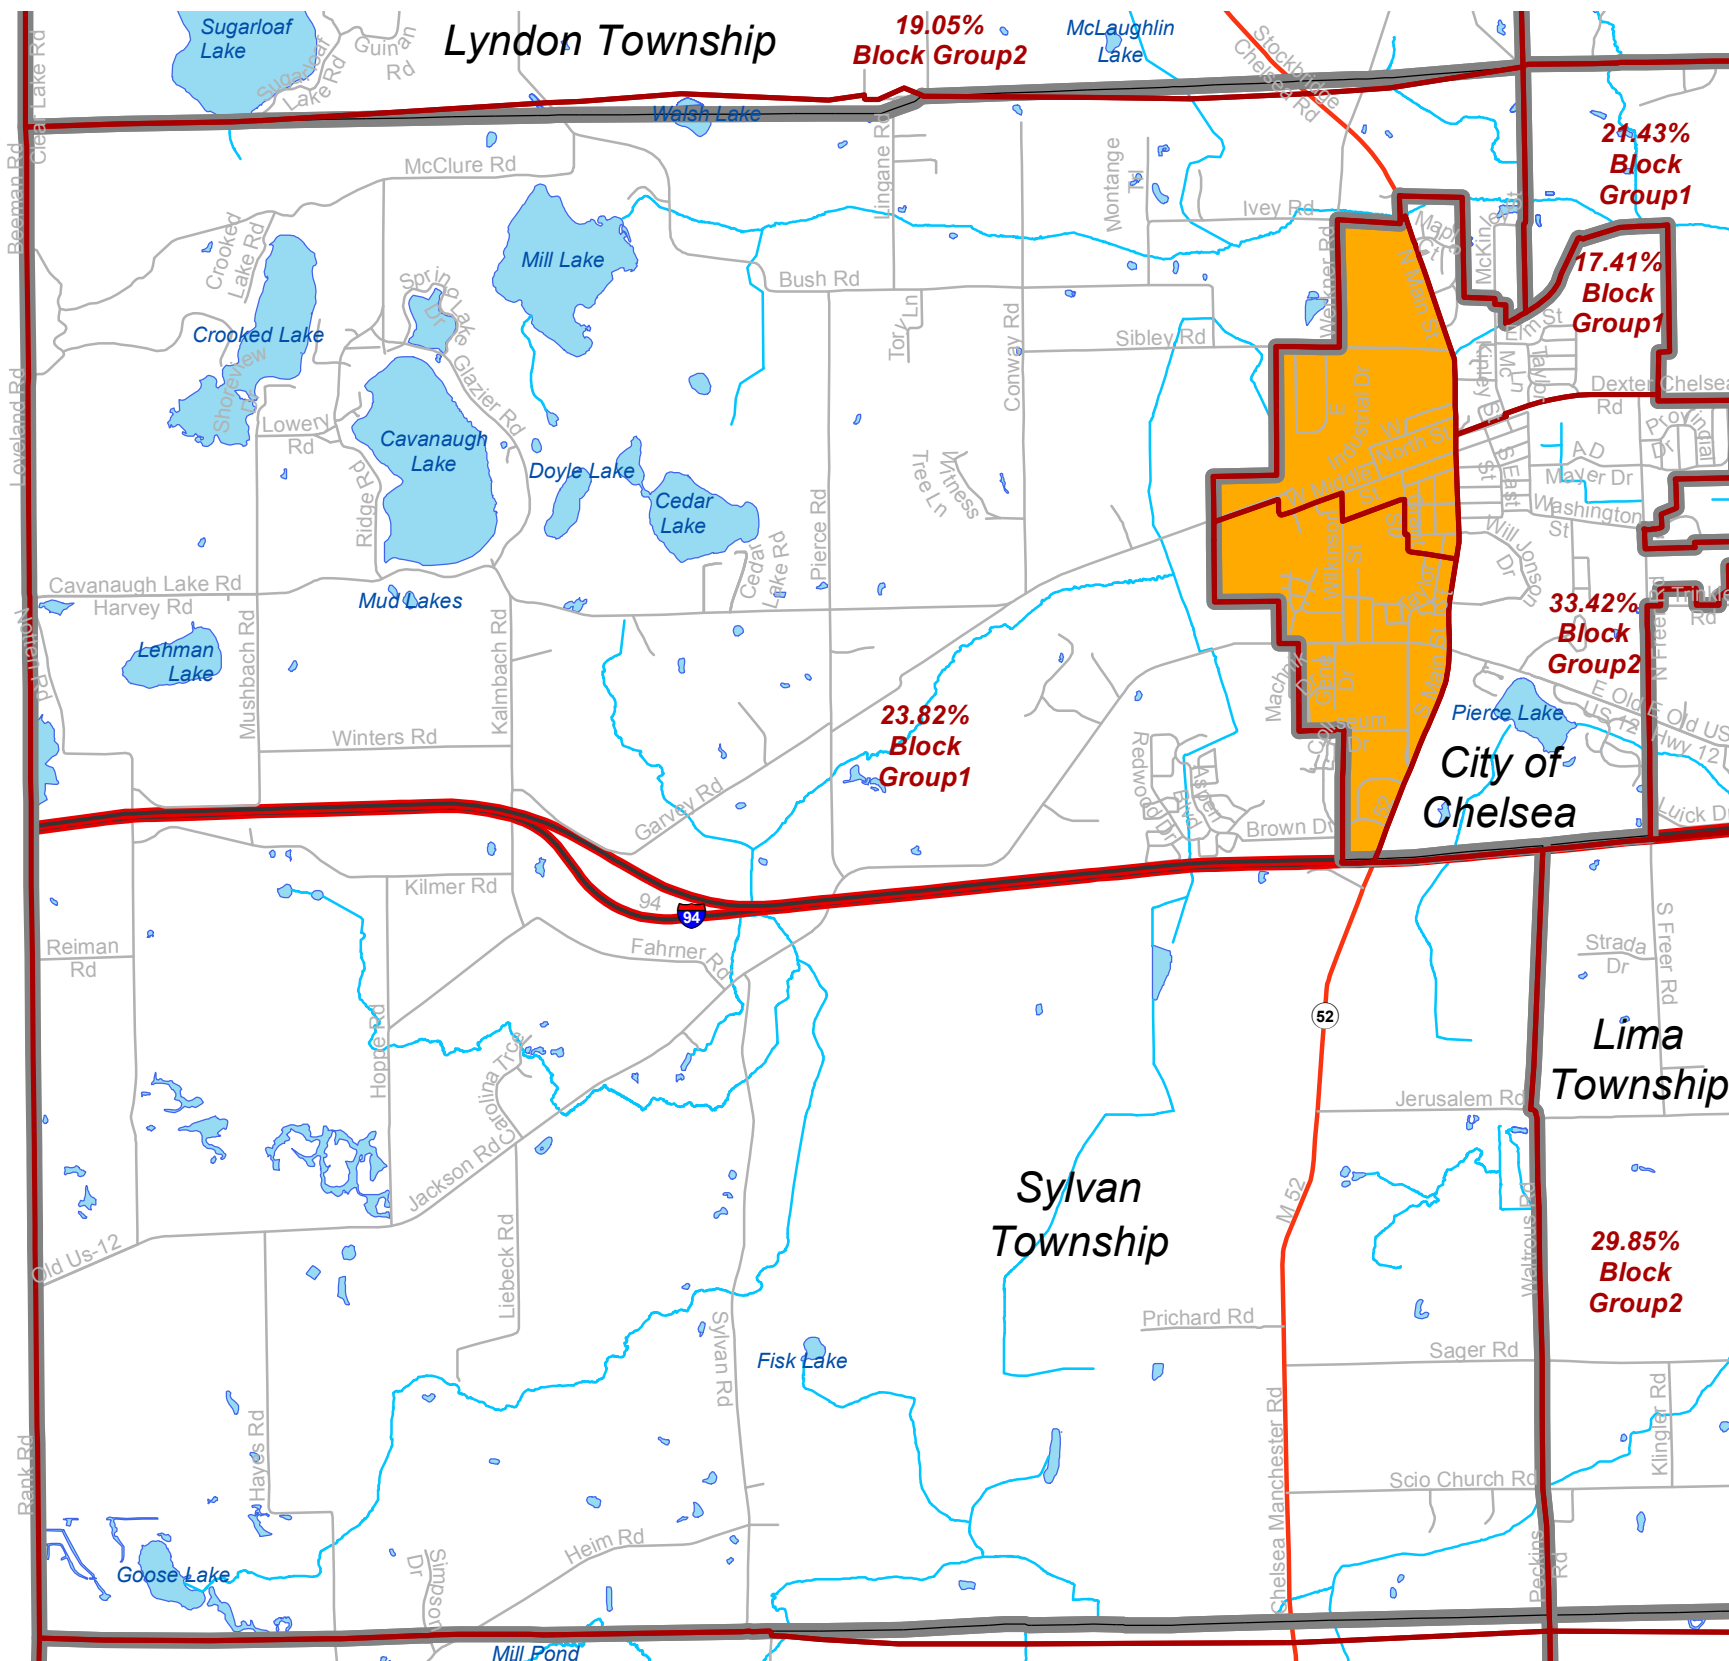

Sylvan Township Percentage of Low and Moderate Income Persons by Census Block Group Based on 2011-2015 ACS

Legend

- Block Groups
- Boundaries
- Freeways
- US Highways
- State Highways
- Local Roads
- 51 - 100% LMI
- Streams
- Water Bodies

23.82% Percent LMI in Block Group
Block Group 1 Block Group Label

The map shown here is for illustrative purposes only, and is not suitable for site-specific decision-making. The data depicted is compiled from a variety of sources, thus this information is provided with the understanding that the conclusions drawn from the data are solely the responsibility of the user, and assumptions of the legal status of this data are hereby disclaimed.
Last Update: 4/18/2019 Washtenaw County Office of Community and Economic Development

Source: American Community Survey (ACS) 5-Year 2011-2015 Low and moderate Income Summary Data, U.S. Census Bureau, released by U.S. Department of Housing and Urban Development

Lyndon Township

Sylvan Township

City of Chelsea

Lima Township