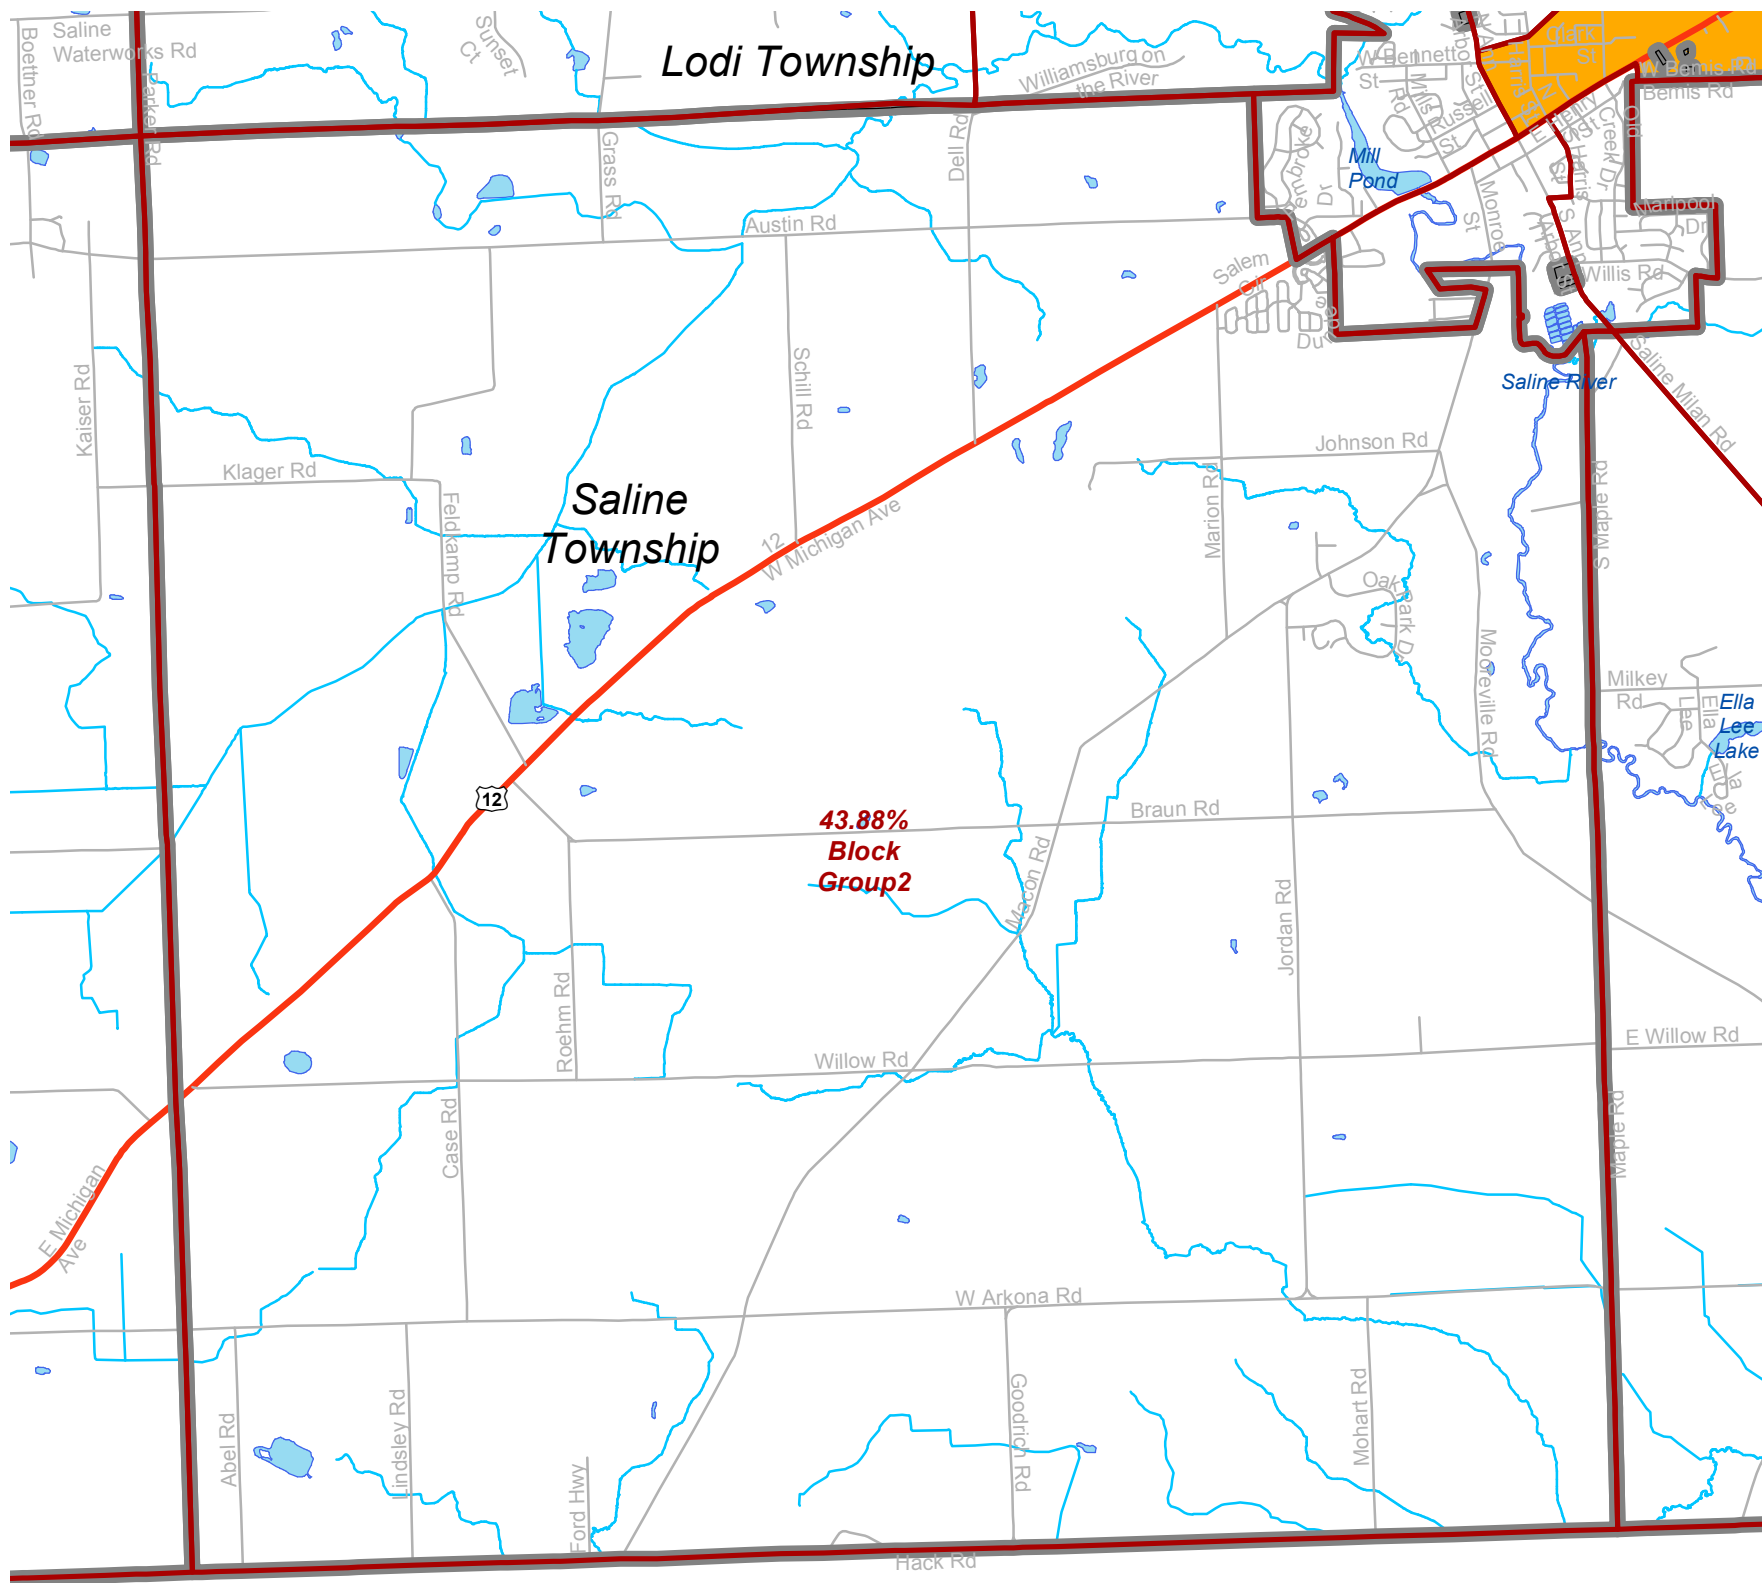

Saline Township Percentage of Low and Moderate Income Persons by Census Block Group Based on 2011-2015 ACS

Legend

-  Block Groups
-  Boundaries
-  Freeways
-  US Highways
-  State Highways
-  Local Roads
-  51 - 100% LMI
-  Streams
-  Water Bodies
- 43.86%** Percent LMI in Block Group
- Block Group2** Block Group Label

The map shown here is for illustrative purposes only, and is not suitable for site-specific decision-making. The data depicted is compiled from a variety of sources, thus this information is provided with the understanding that the conclusions drawn from the data are solely the responsibility of the user, and assumptions of the legal status of this data are hereby disclaimed.
Last Update: 4/18/2019 Washtenaw County Office of Community and Economic Development