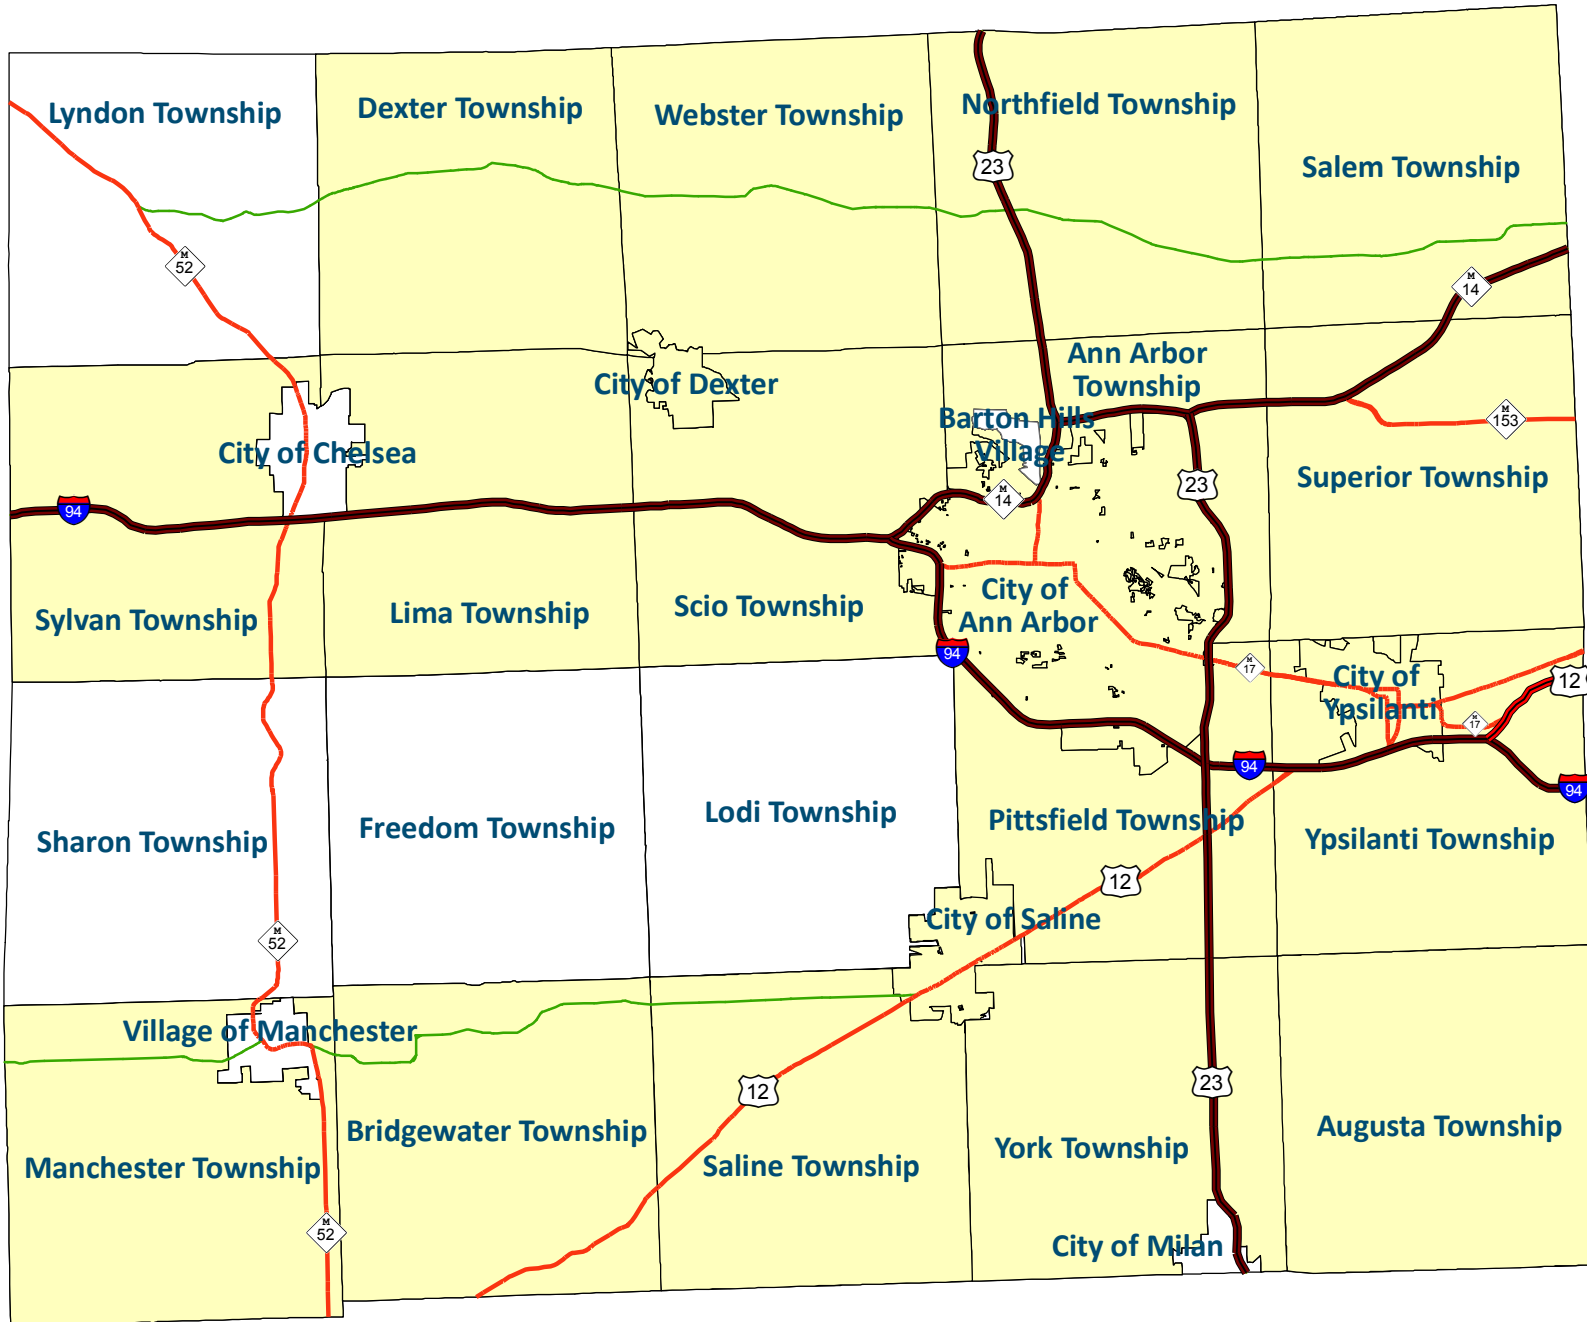

Washtenaw County, Michigan

Urban County Participants

 Urban County Participants

Current Members: (Year Joined)

- Ann Arbor Township (2003)
- Bridgewater Township (2003)
- Northfield Township (2003)
- Pittsfield Township (2003)
- Salem Township (2003)
- Superior Township (2003)
- Ypsilanti Township (2003)
- Scio Township (2006)
- York Township (2006)
- City of Ypsilanti (2006)
- City of Ann Arbor (2009)
- Dexter Township (2012)
- Lima Township (2012)
- Manchester Township (2012)
- City of Saline (2012)
- Saline Township (2012)
- Webster Township (2012)
- Augusta Township (2015)
- City of Dexter (2018)
- Sylvan Township (2018)