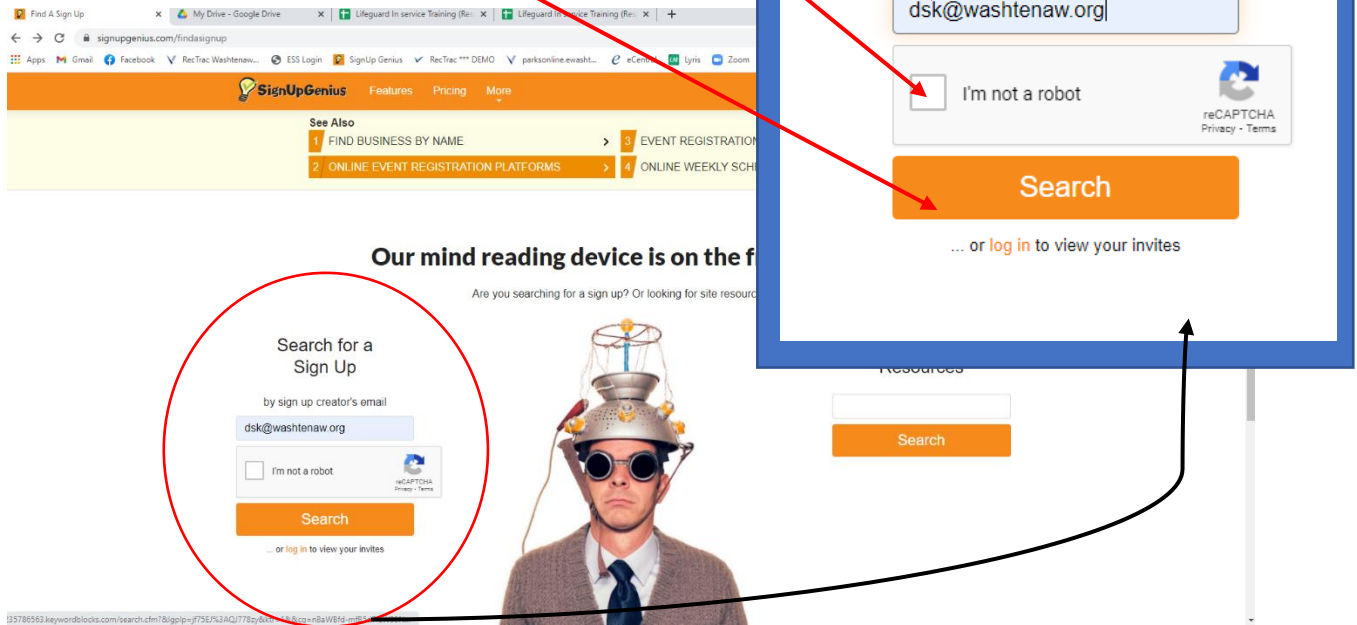

How to go directly to the ***newest*** Lap Swim Sign Up on Sign Up Genius ***after*** someone has created an account.

1. Go to: [SignUpGenius.com](https://signupgenius.com)
2. Click on the magnifying glass located on the top right-hand corner of the screen

3. Insert dsk@washtenaw.org in the search for a sign up box.

4. Click **I'm not a robot**

5. Select Search

6. Select the correct Sign Up

The previous week may still appear. It will not disappear until Sunday night at 8 a.m.