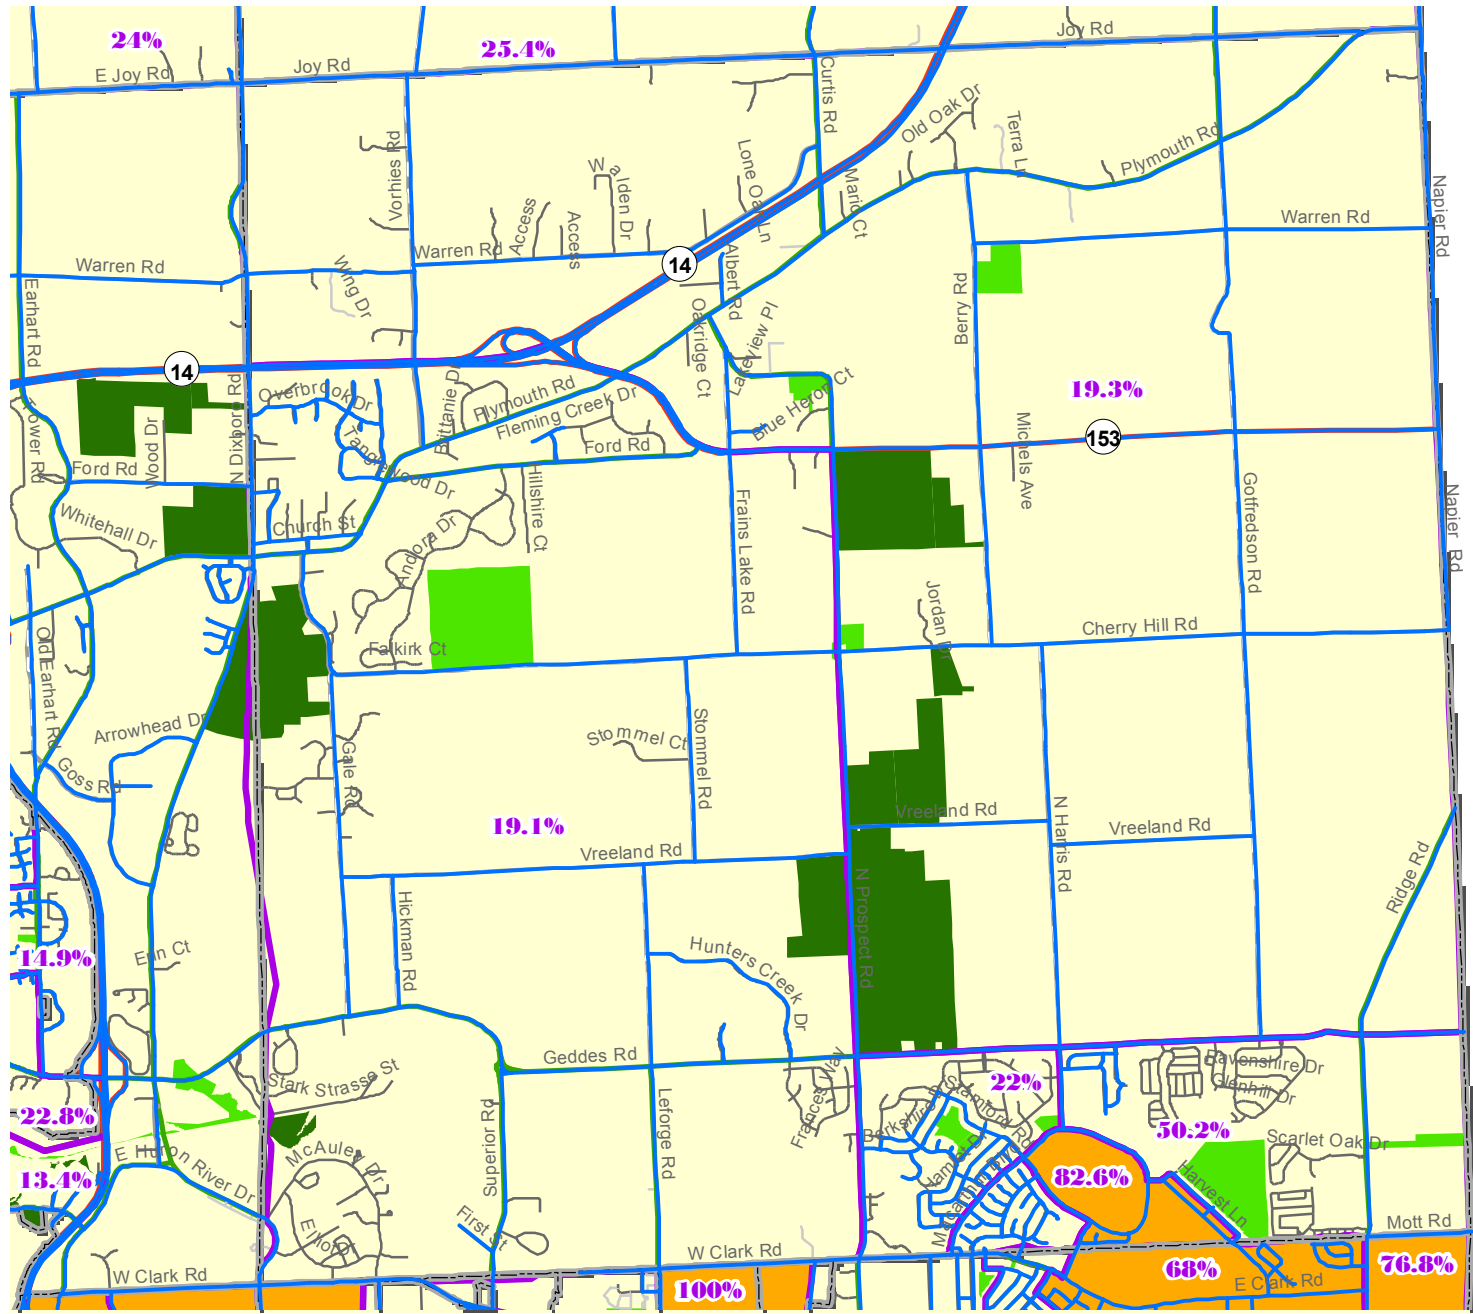

Superior Township Low-Mod Census Tracts for HOME, CDBG & ADDI funds

Legend

- Sidewalks
- Block Groups**
- % LMI Households**
- 0-50%
- >51%
- Roads**
- <all other values>
- Interstate Freeway
- US Highway
- State Route
- Primary Paved
- Primary Gravel
- Local Paved
- Local Gravel
- Subdivision
- Parks and Preserves**
- Game Area
- Park
- Preserve
- Recreation Area
- Urban County Jurisdictions

Map prepared by Washtenaw County GIS
January 2009