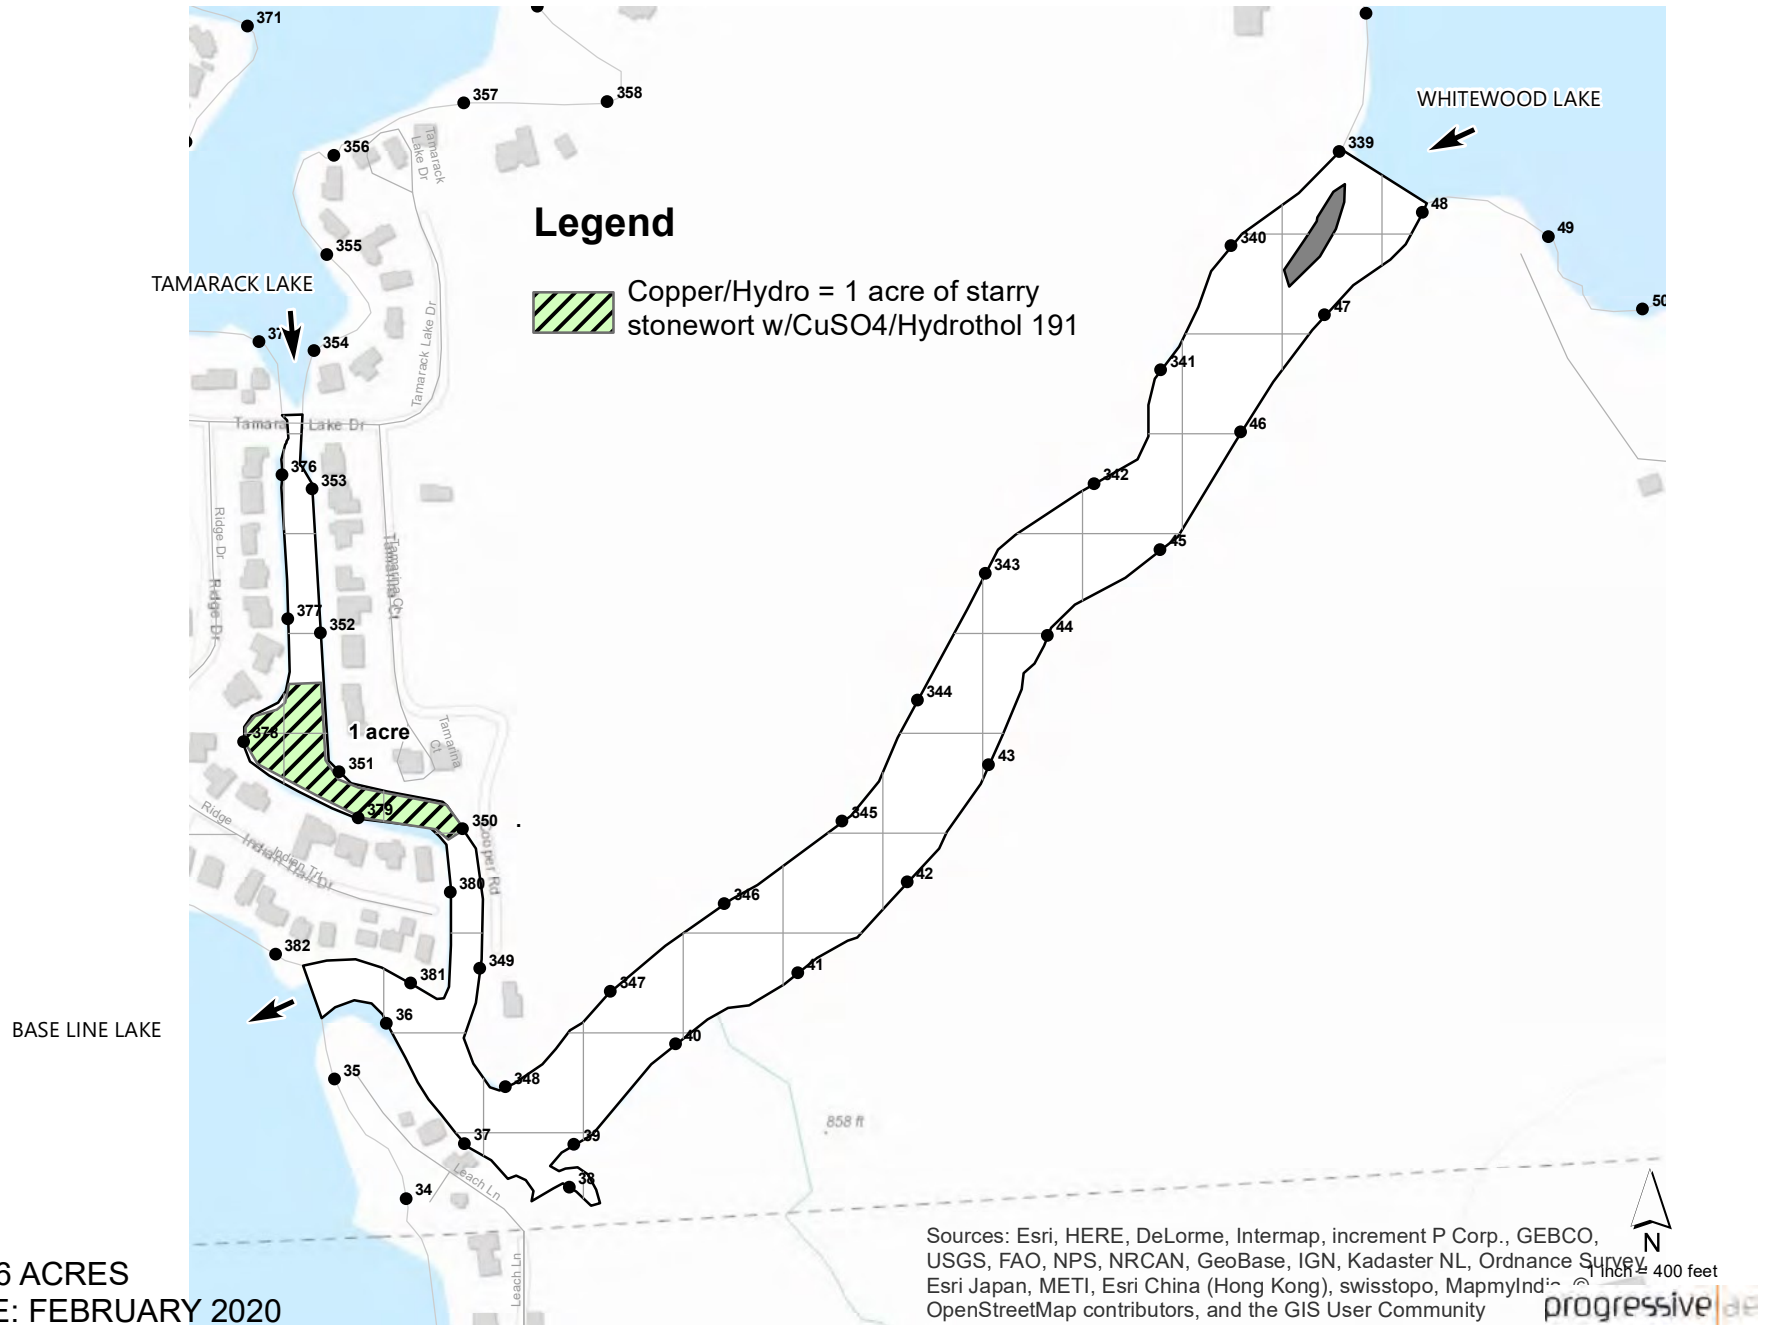

TAMARACK CONNECTOR LIVINGSTON COUNTY, MICHIGAN JULY 28, 2020 TREATMENT MAP

LAKE AREA = 16 ACRES
REVISION DATE: FEBRUARY 2020