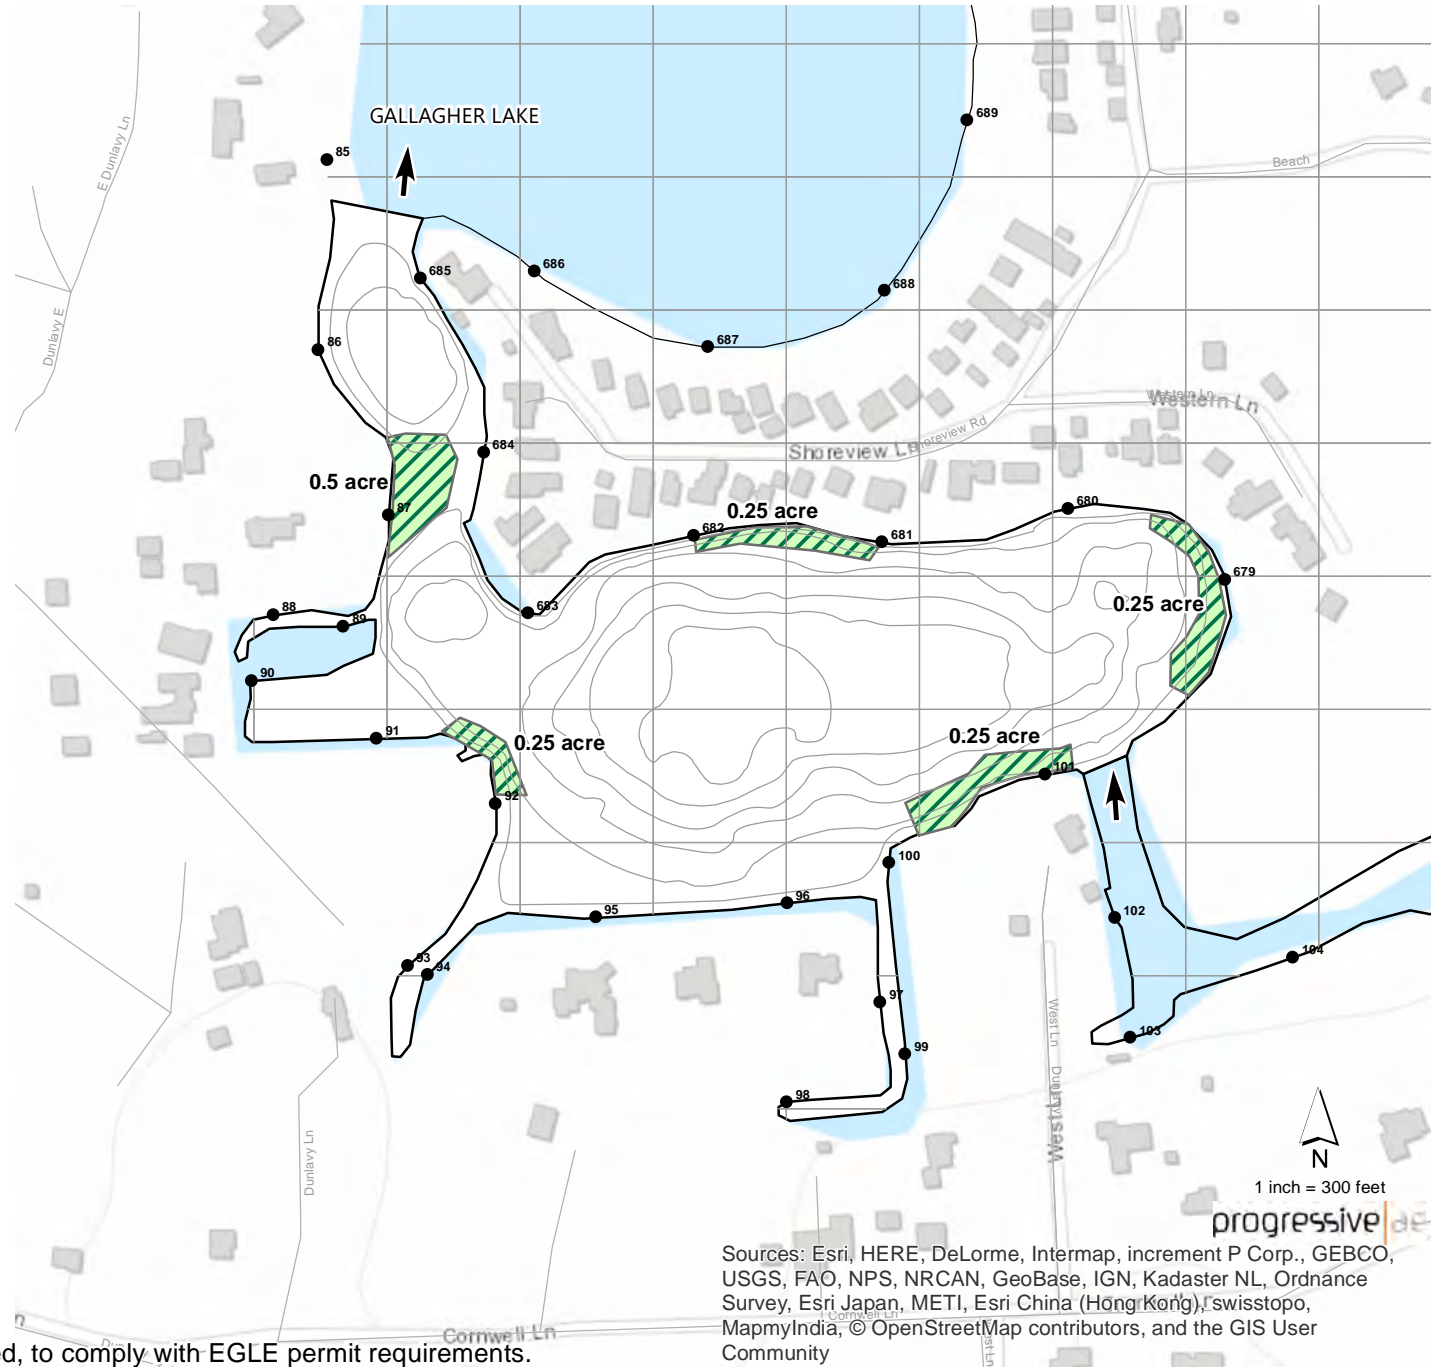

# LONG (LOON) LAKE LIVINGSTON COUNTY, MICHIGAN JULY 6, 2020 HARVEST MAP

## Legend

 Harvesting = 1.5 acres of primarily pondweeds

LAKE AREA = 17 ACRES  
REVISION DATE: MARCH 2020

The applicator shall make adjustments, if needed, to comply with EGLE permit requirements.

Sources: Esri, HERE, DeLorme, Intermap, increment P Corp., GEBCO, USGS, FAO, NPS, NRCAN, GeoBase, IGN, Kadaster NL, Ordnance Survey, Esri Japan, METI, Esri China (Hong Kong), Swisstopo, MapmyIndia, © OpenStreetMap contributors, and the GIS User Community