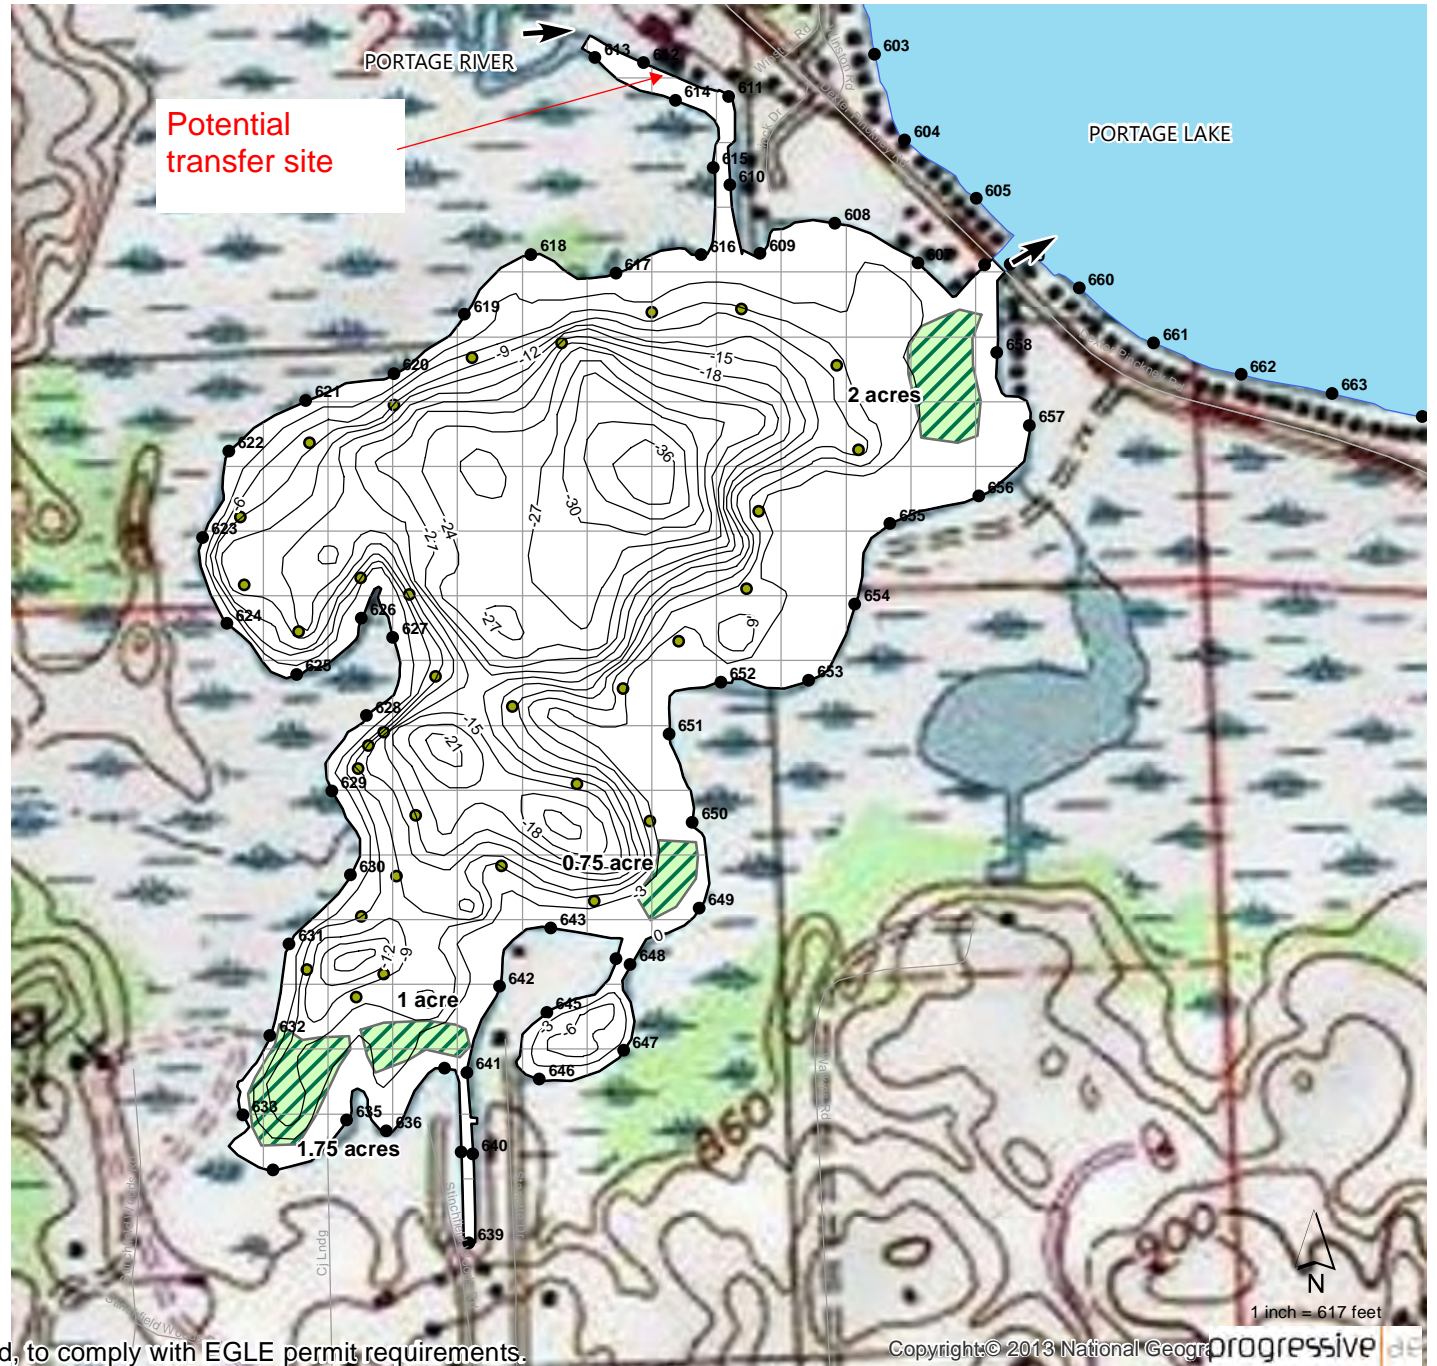

LITTLE PORTAGE LAKE LIVINGSTON COUNTY, MICHIGAN JULY 6, 2020 HARVEST MAP

Legend

 Harvesting = 5.5 acres of primarily pondweeds, coontail, and native milfoil

LAKE AREA = 98 ACRES
REVISION DATE: MARCH 2020