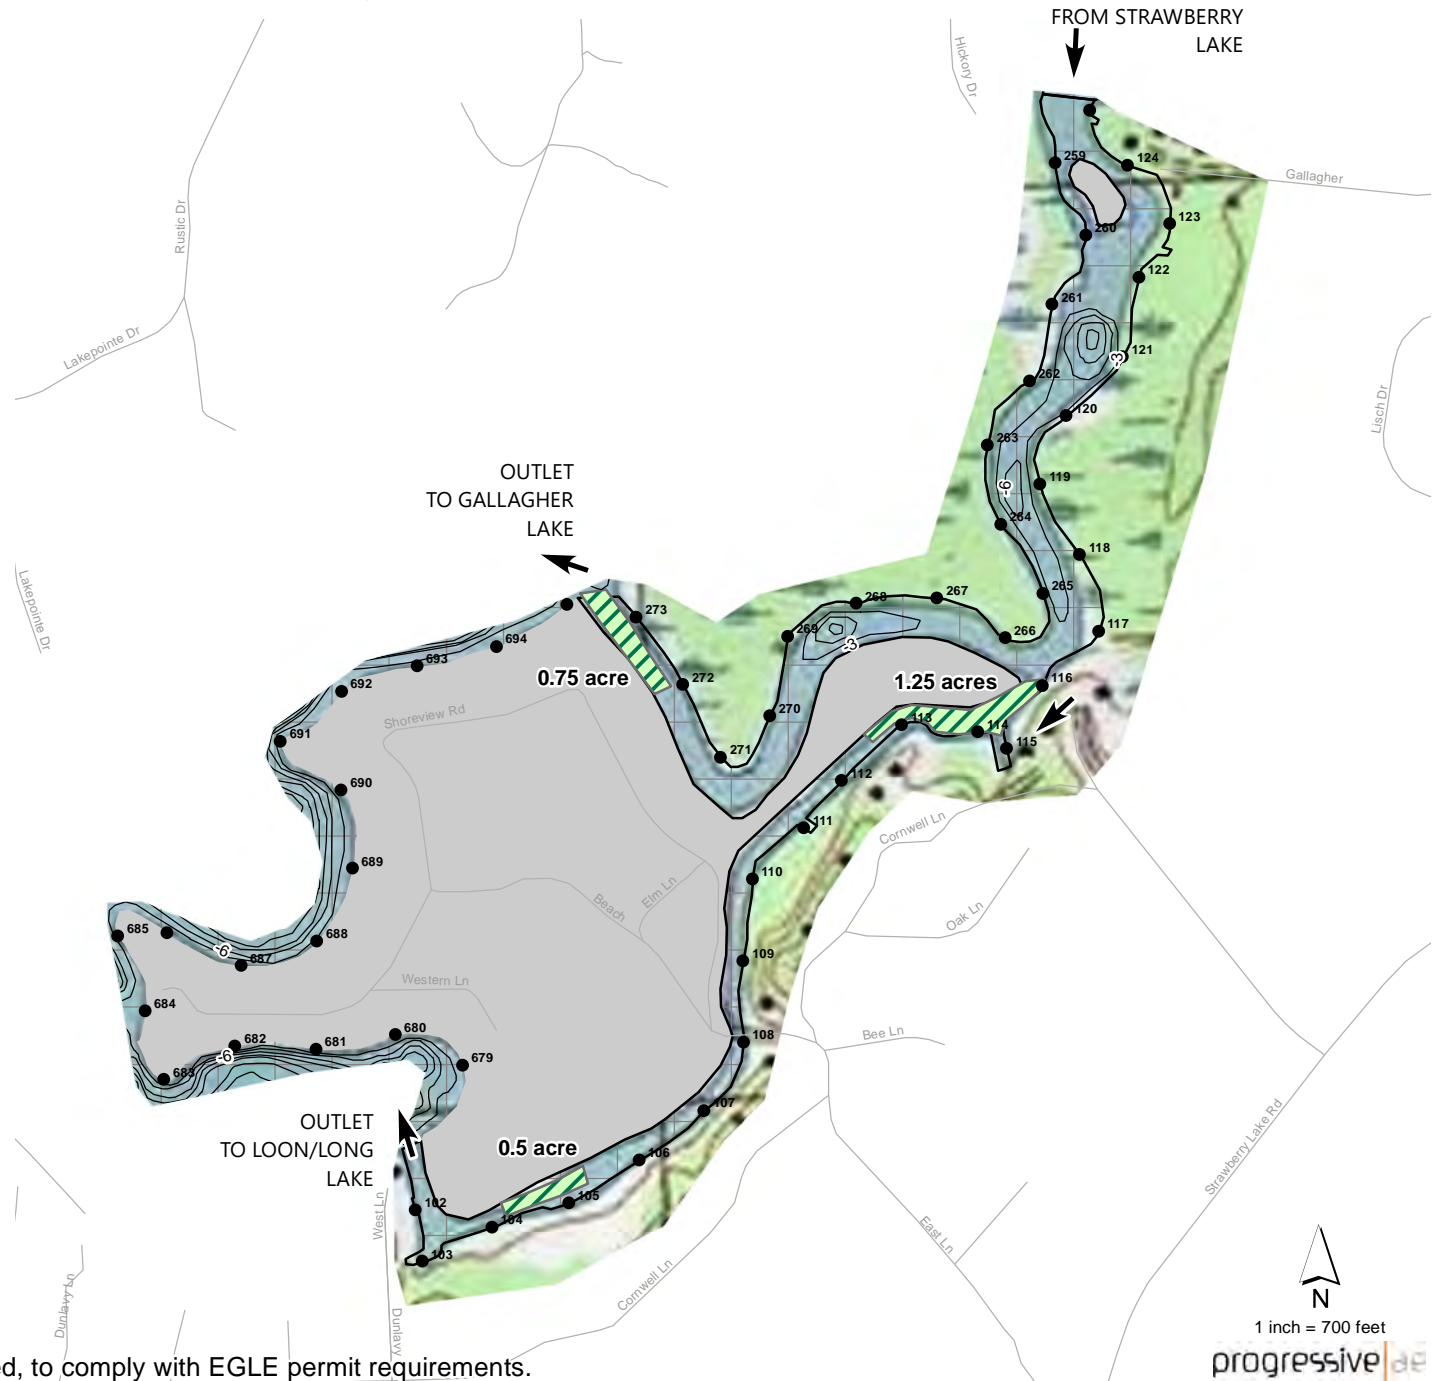

STRAWBERRY/GALLAGHER/LONG(LOON) CONNECTOR LIVINGSTON COUNTY, MICHIGAN JULY 6, 2020 HARVEST MAP

Legend

 Harvesting = 2.5 acres of primarily pondweeds

LAKE AREA = 25 ACRES
REVISION DATE: MARCH 2020

The applicator shall make adjustments, if needed, to comply with EGLE permit requirements.