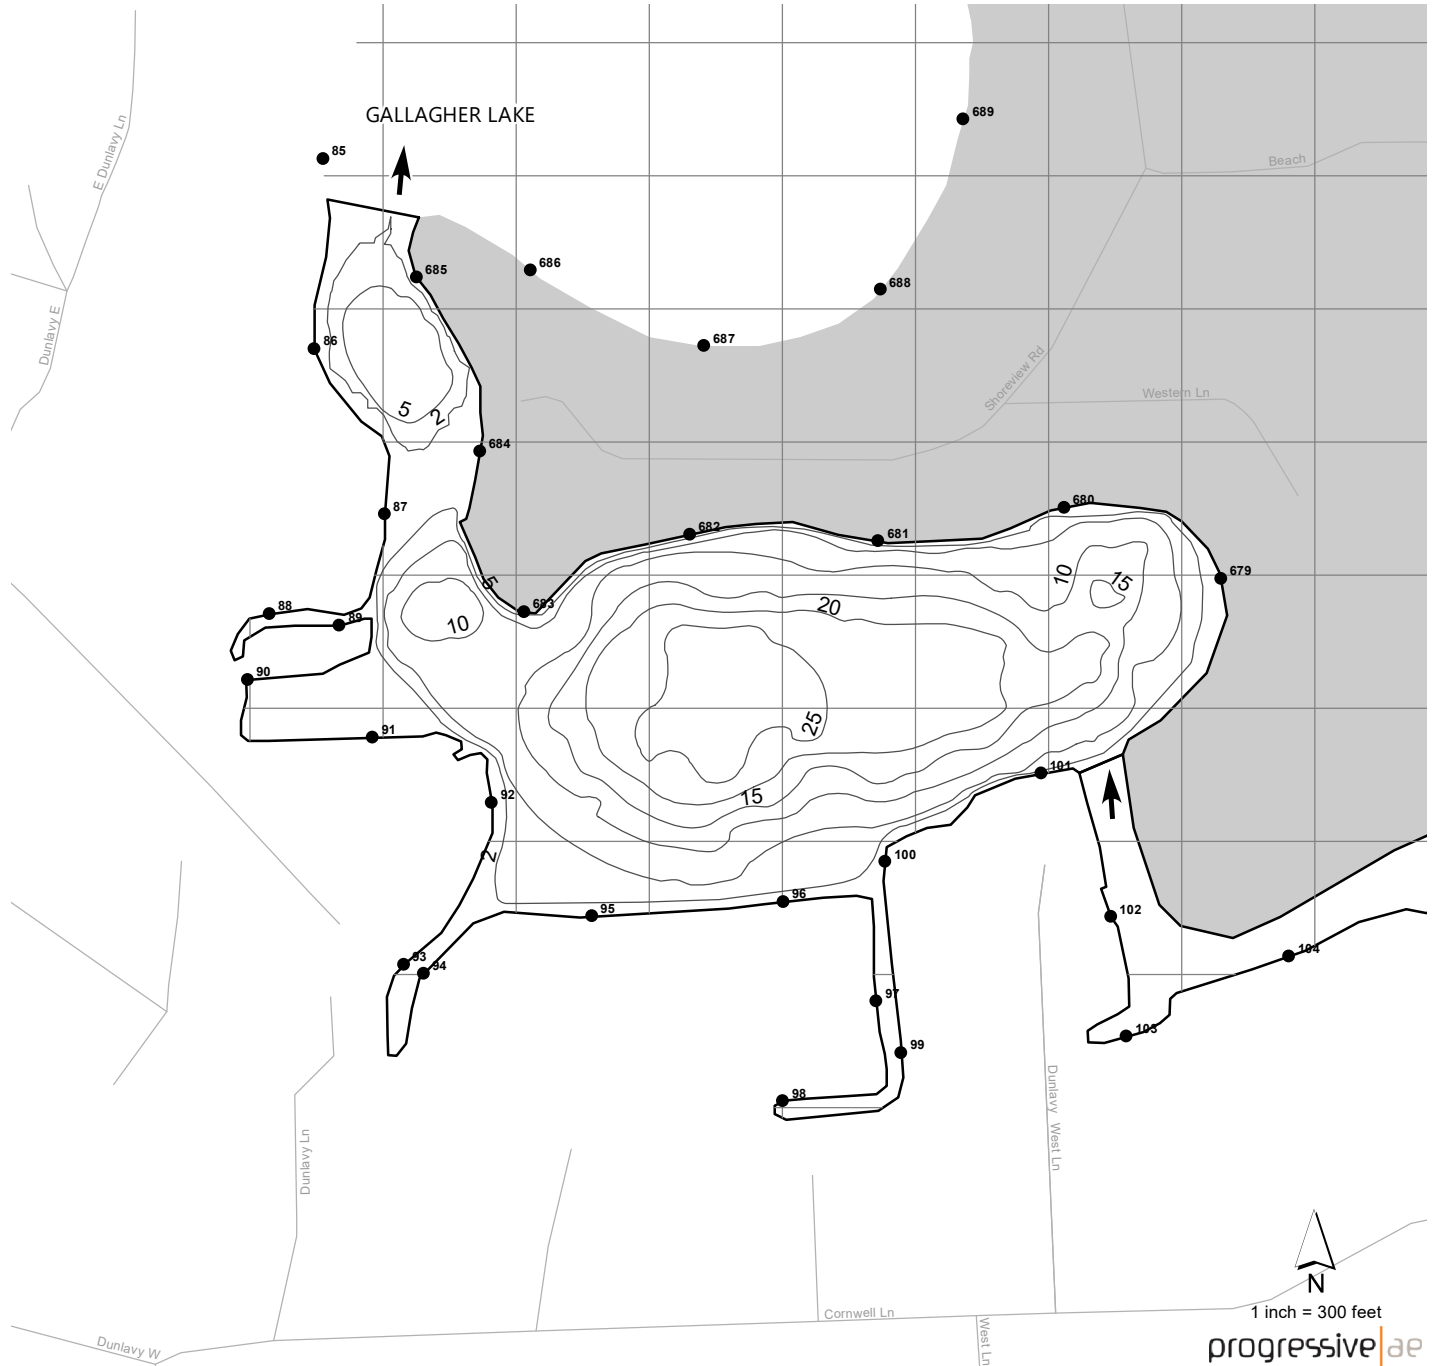

LONG (LOON) LAKE LIVINGSTON COUNTY, MICHIGAN AQUATIC PLANT SURVEY MAP

Date: _____
 Crew: _____
 Weather: _____

Plant Names

- | | |
|------------------------|-------------------------|
| 1 E. Milfoil | 22 Utricularia vulgaris |
| 2 Curly leaf pndwd | 23 Bladderwort-mini |
| 3 Chara | 24 Buttercup |
| 4 Thinleaf pndwd | 25 Naiad |
| 5 Flatstem pndwd | 26 Brittle naiad |
| 6 Robbins pndwd | 27 Sago pondweed |
| 7 Variable pndwd | 30 Nymphaea |
| 8 Whitestem pndwd | 31 Nuphar |
| 9 Richardsons pndwd | 32 Brasenia |
| 10 Illinois pndwd | 33 Lemna minor |
| 11 Large leaf pndwd | 34 Spirodella |
| 12 American pndwd | 35 Watermeal |
| 13 Floating leaf pndwd | 36 Arrowhead |
| 14 Water stargrass | 37 Pickerelweed |
| 15 Wild celery | 38 Arrow arum |
| 16 Sagittaria | 39 Cattails |
| 17 Northern milfoil | 40 Bulrushes |
| 18 M. verticillatum | 41 Iris |
| 19 M. heterophyllum | 42 Swamp loosestrife |
| 20 Coontail | 43 Purple loosestrife |
| 21 Elodea | |

Density

- a Found
- b Sparse
- c Common
- d Dense

LAKE AREA = 17 ACRES
 REVISION DATE: FEBRUARY 2020