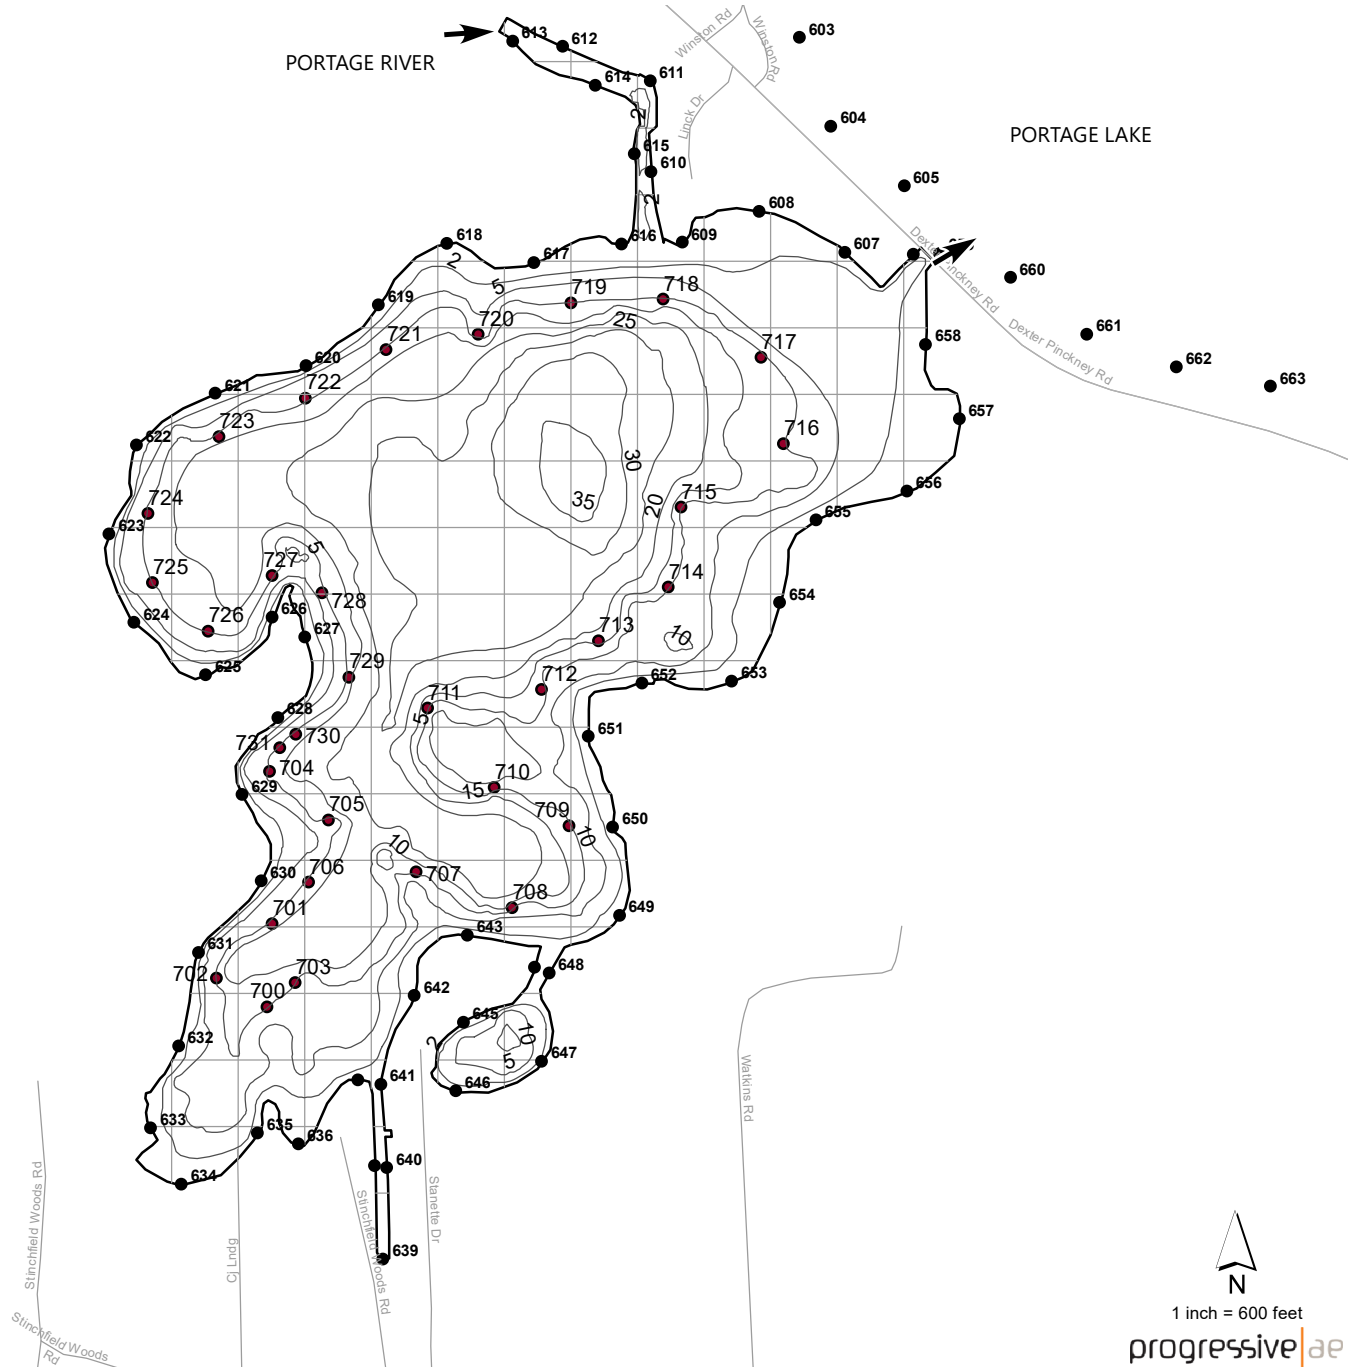

# LITTLE PORTAGE LAKE WASHTENAW COUNTY, MICHIGAN AQUATIC PLANT SURVEY MAP

Date: \_\_\_\_\_

Crew: \_\_\_\_\_

Weather: \_\_\_\_\_

**Plant Names**

- |                        |                         |
|------------------------|-------------------------|
| 1 E. Milfoil           | 22 Utricularia vulgaris |
| 2 Curly leaf pndwd     | 23 Bladderwort-mini     |
| 3 Chara                | 24 Buttercup            |
| 4 Thinleaf pndwd       | 25 Naiad                |
| 5 Flatstem pndwd       | 26 Brittle naiad        |
| 6 Robbins pndwd        | 27 Sago pondweed        |
| 7 Variable pndwd       | 30 Nymphaea             |
| 8 Whitestem pndwd      | 31 Nuphar               |
| 9 Richardsons pndwd    | 32 Brasenia             |
| 10 Illinois pndwd      | 33 Lemna minor          |
| 11 Large leaf pndwd    | 34 Spirodella           |
| 12 American pndwd      | 35 Watermeal            |
| 13 Floating leaf pndwd | 36 Arrowhead            |
| 14 Water stargrass     | 37 Pickerelweed         |
| 15 Wild celery         | 38 Arrow arum           |
| 16 Sagittaria          | 39 Cattails             |
| 17 Northern milfoil    | 40 Bulrushes            |
| 18 M. verticillatum    | 41 Iris                 |
| 19 M. heterophyllum    | 42 Swamp loosestrife    |
| 20 Coontail            | 43 Purple loosestrife   |
| 21 Elodea              |                         |

**Notes:**

**Density**

- a Found
- b Sparse
- c Common
- d Dense

LAKE AREA = 98 ACRES  
REVISION DATE: FEBRUARY 2020