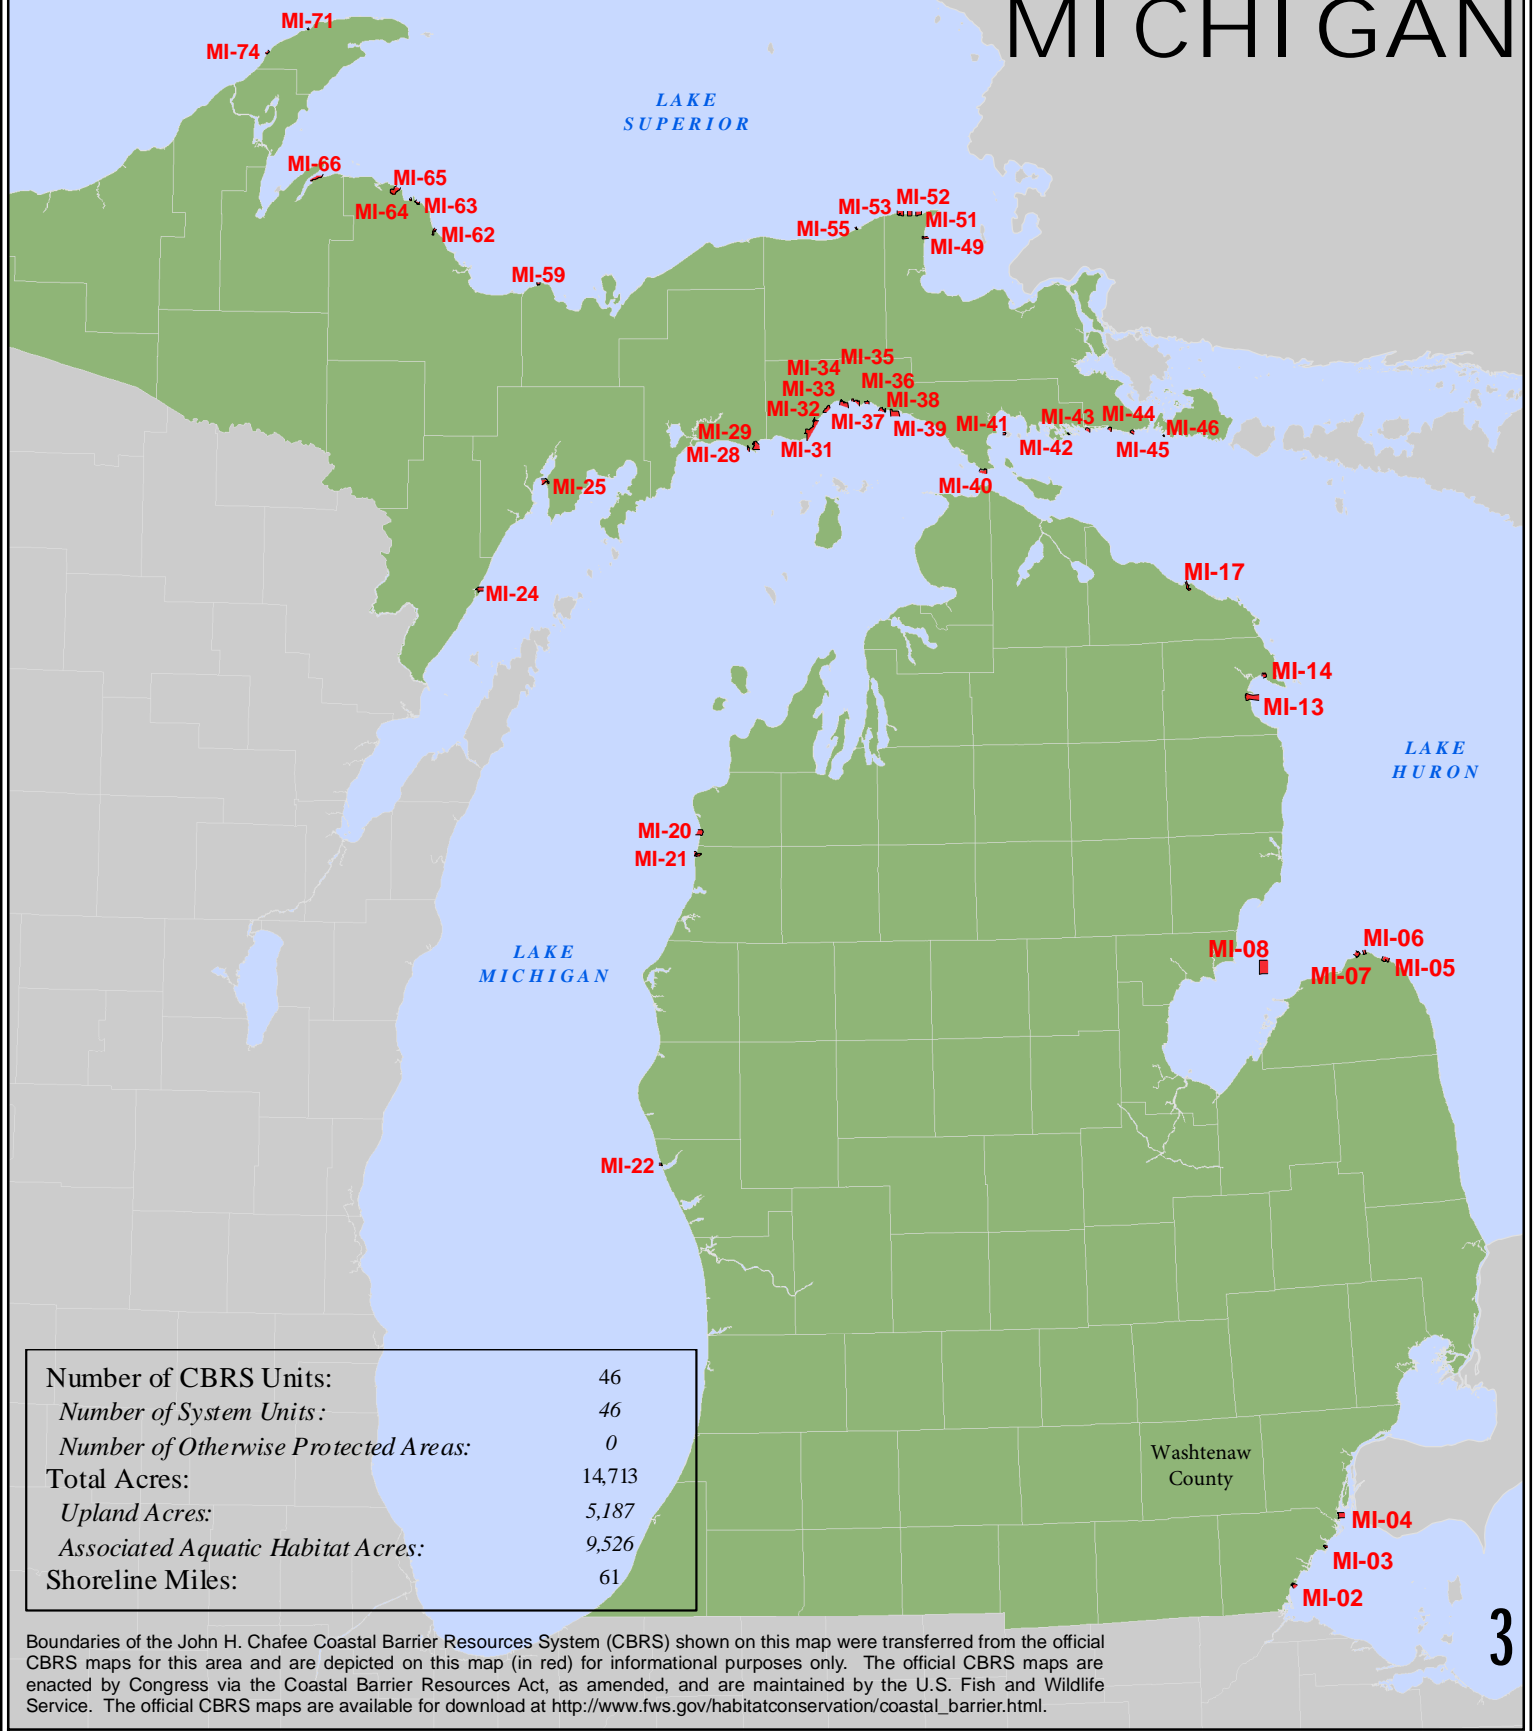

JOHN H. CHAFEE COASTAL BARRIER RESOURCES SYSTEM MICHIGAN

Boundaries of the John H. Chafee Coastal Barrier Resources System (CBRS) shown on this map were transferred from the official CBRS maps for this area and are depicted on this map (in red) for informational purposes only. The official CBRS maps are enacted by Congress via the Coastal Barrier Resources Act, as amended, and are maintained by the U.S. Fish and Wildlife Service. The official CBRS maps are available for download at <http://www.fws.gov/habitatconservation/coastal_barrier.html>.