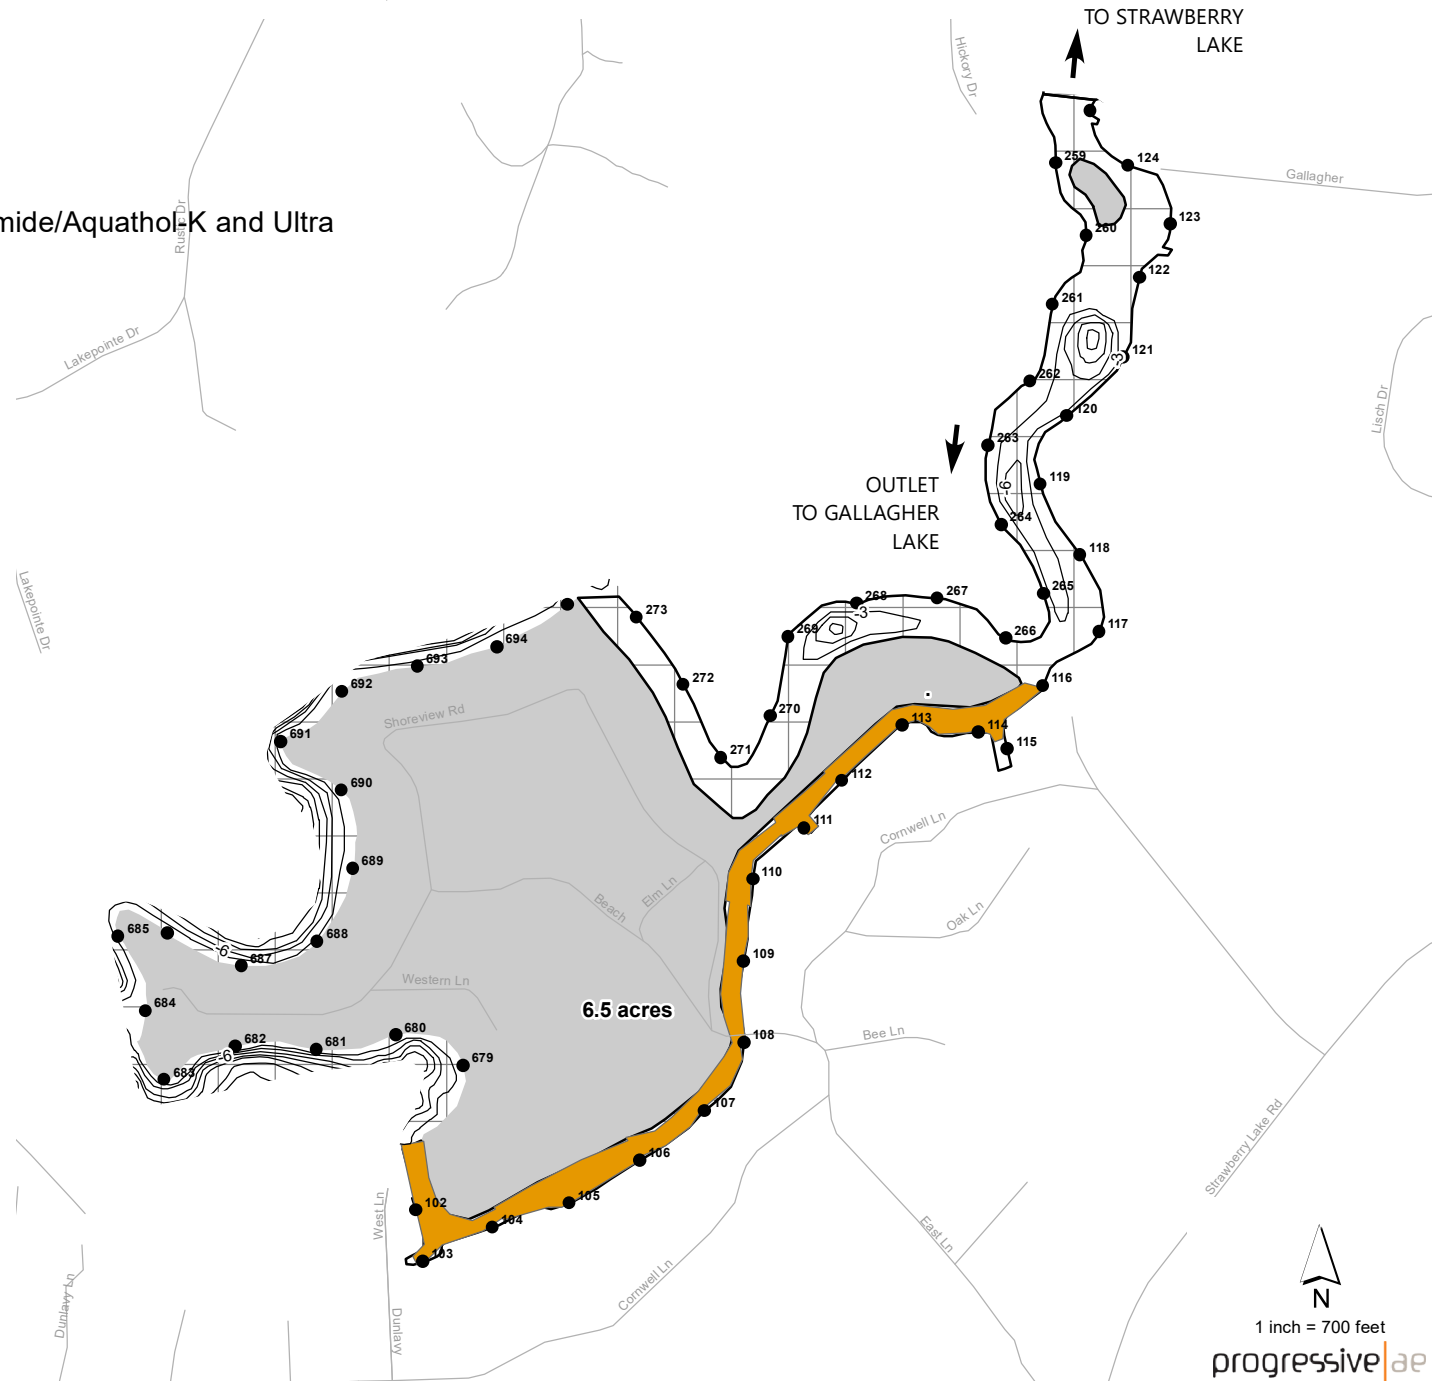

# STRAWBERRY/GALLAGHER/LONG(LOON) CONNECTOR LIVINGSTON COUNTY, MICHIGAN AUGUST 19, 2019 TREATMENT MAP

## Legend

 Triple Play = 6.5 acres of flowering  
rush and pondweeds w/diquat-dibromide/Aquathol-K and Ultra

LAKE AREA = 25 ACRES  
REVISION DATE: MAY, 2019