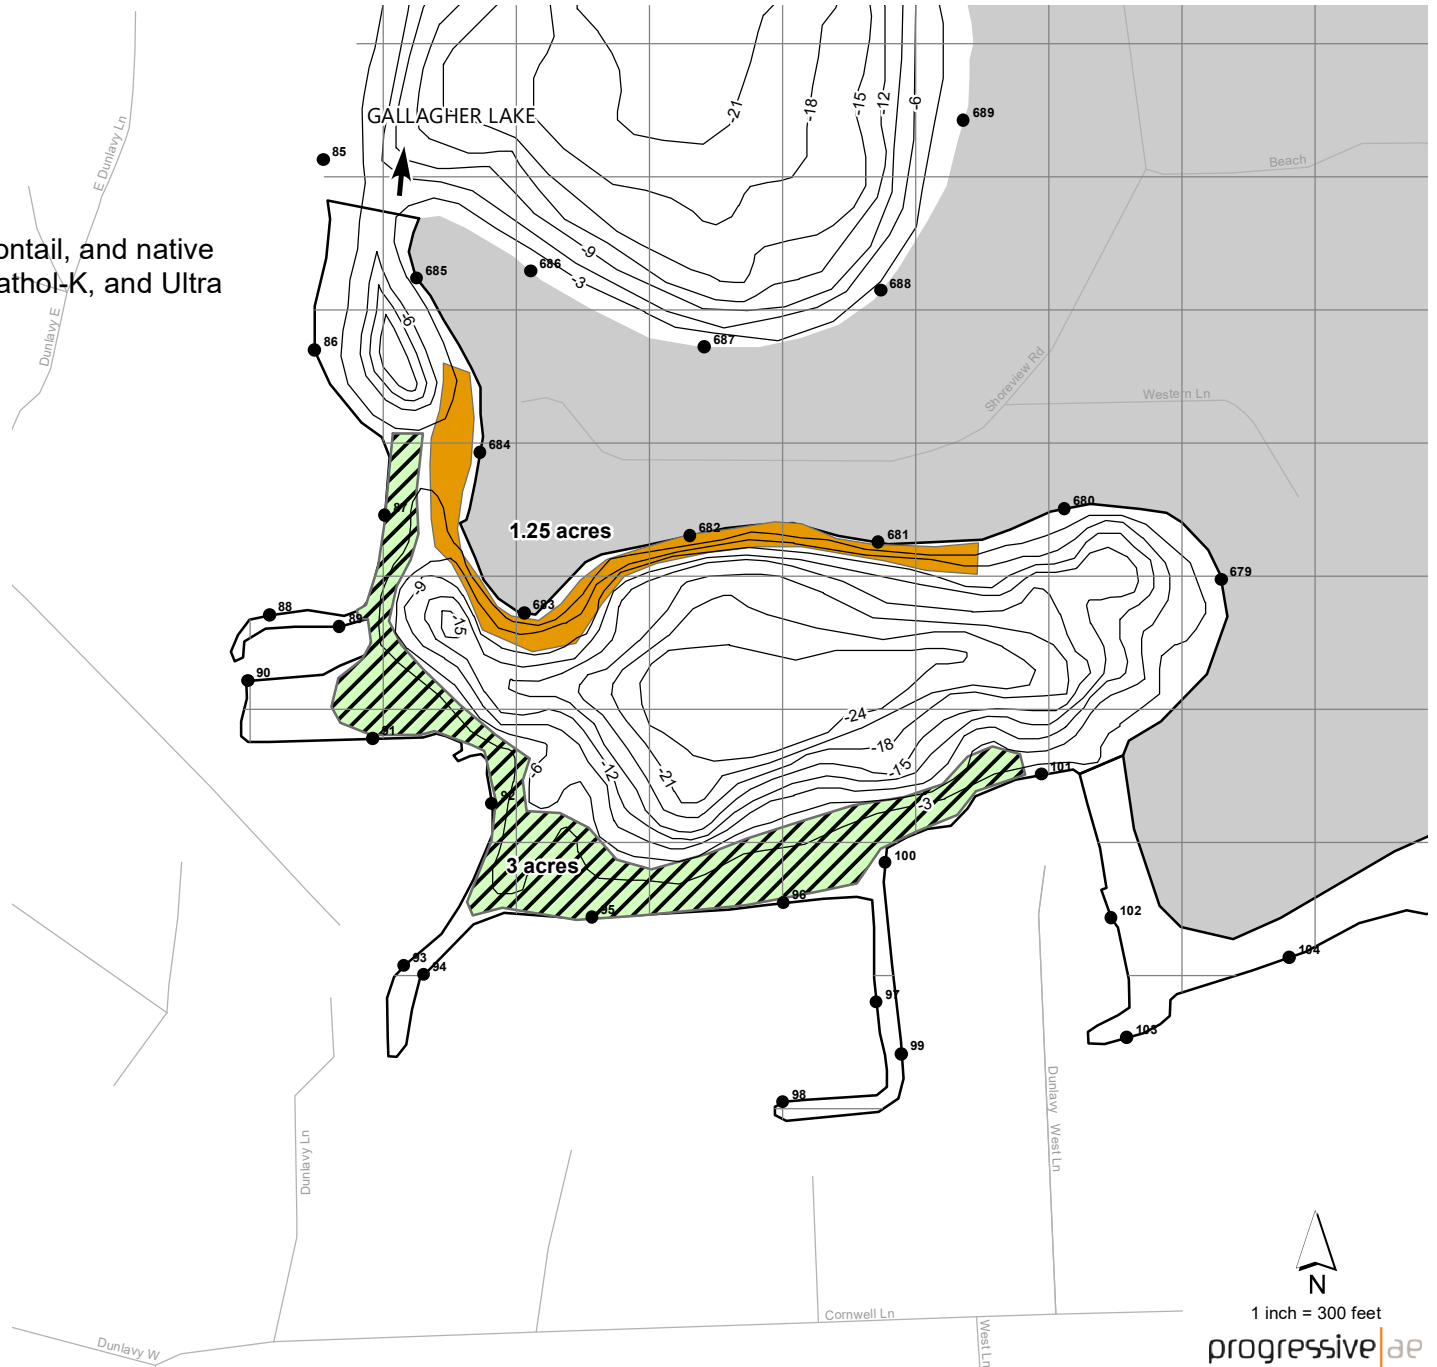

LONG (LOON) LAKE LIVINGSTON COUNTY, MICHIGAN AUGUST 19, 2019 TREATMENT MAP

Legend

- 
 Copper/Hydro = 3 acres of starry stonewort w/CuSO₄/Hydrothol 191
- 
 Triple Play = 1.25 acres of milfoil, coontail, and native pondweeds w/diquat-dibromide, Aquathol-K, and Ultra

LAKE AREA = 17 ACRES
REVISION DATE: MAY, 2019