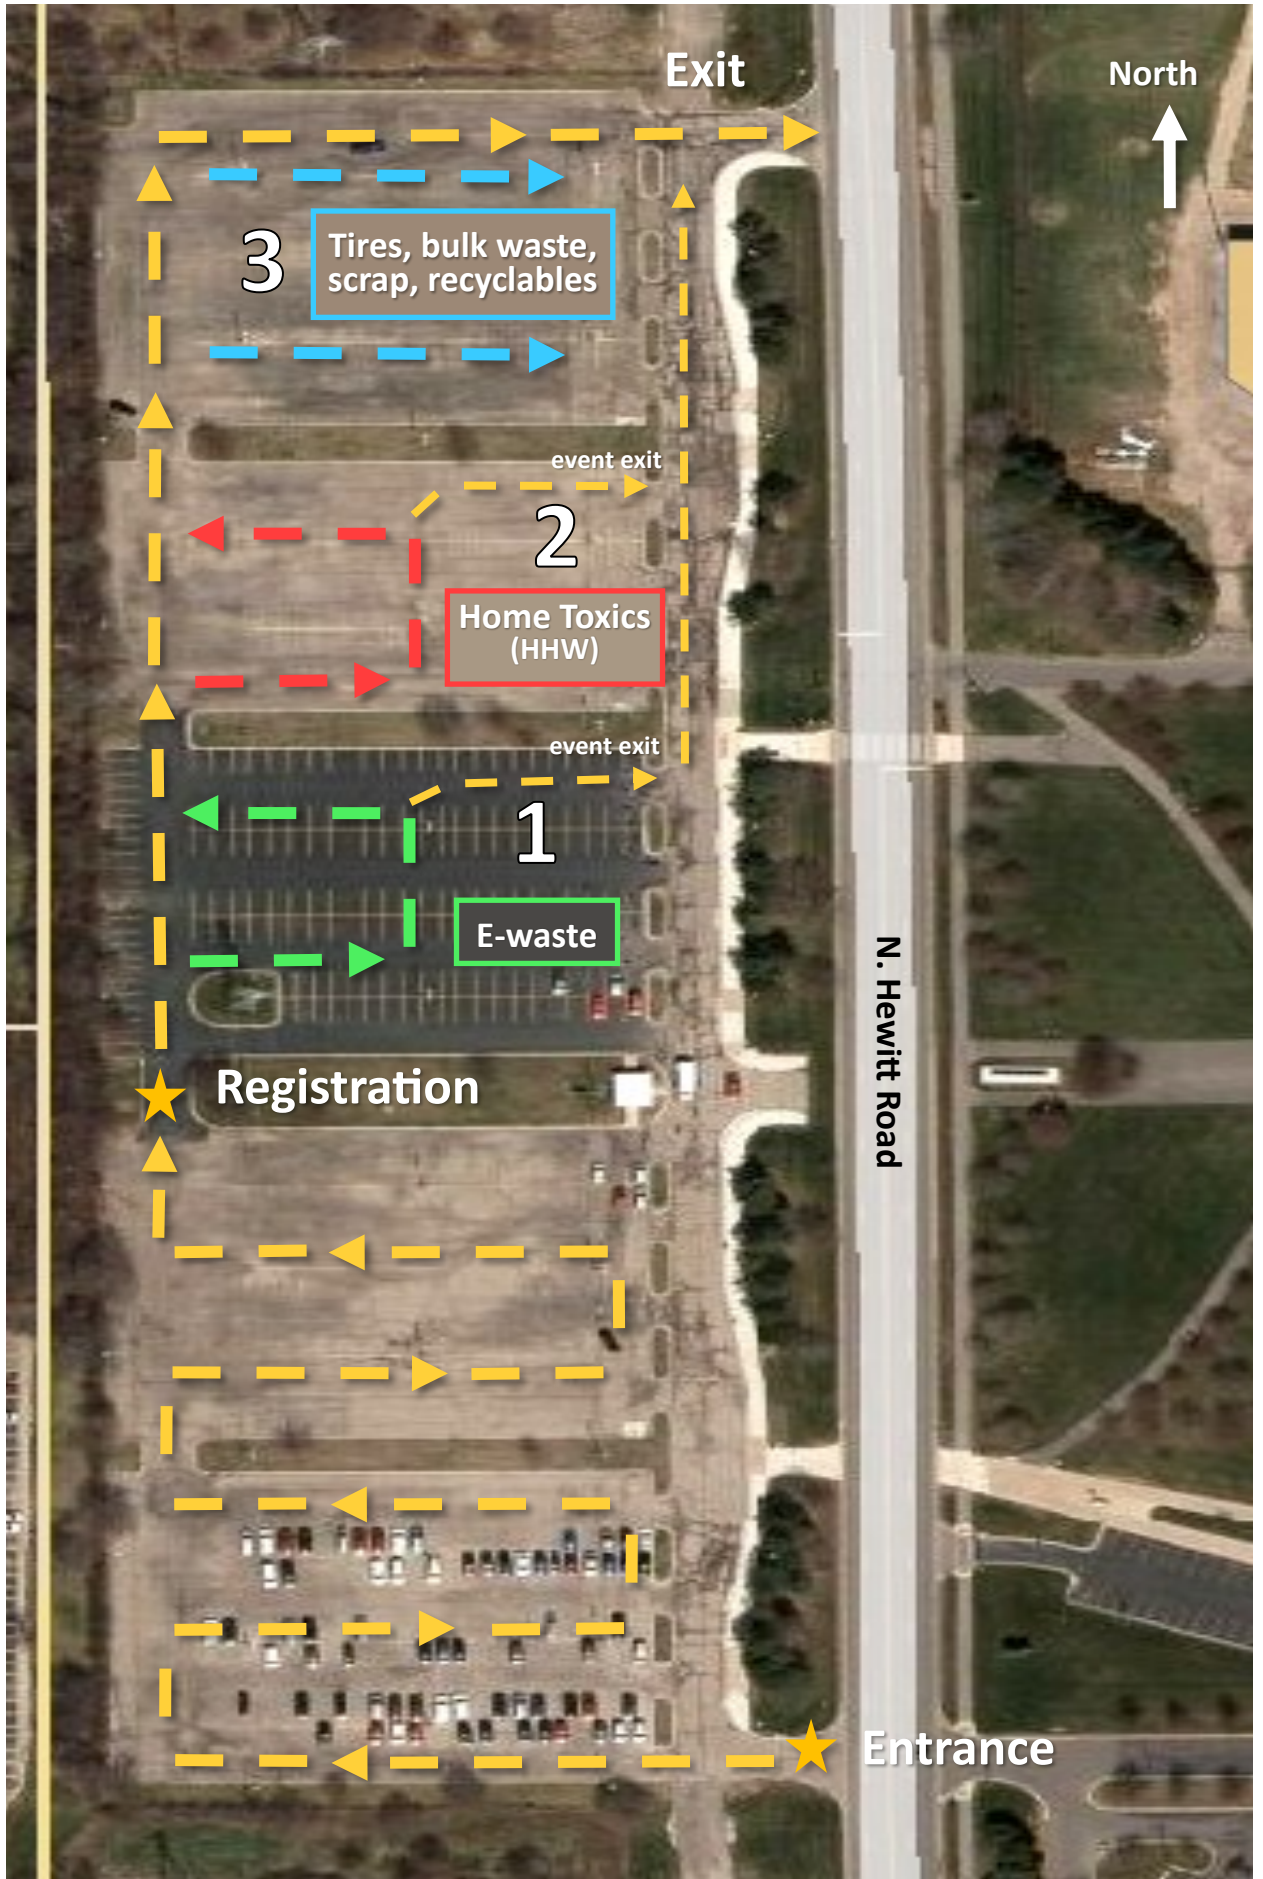

County Clean Up Day
Rynearson Lot, 799 N. Hewitt Rd Ypsilanti
November 9, 2019
9 am - 1 pm

Entrance

N. Hewitt Road

North
↑

Exit

Registration

E-waste

Home Toxics (HHW)

Tires, bulk waste, scrap, recyclables