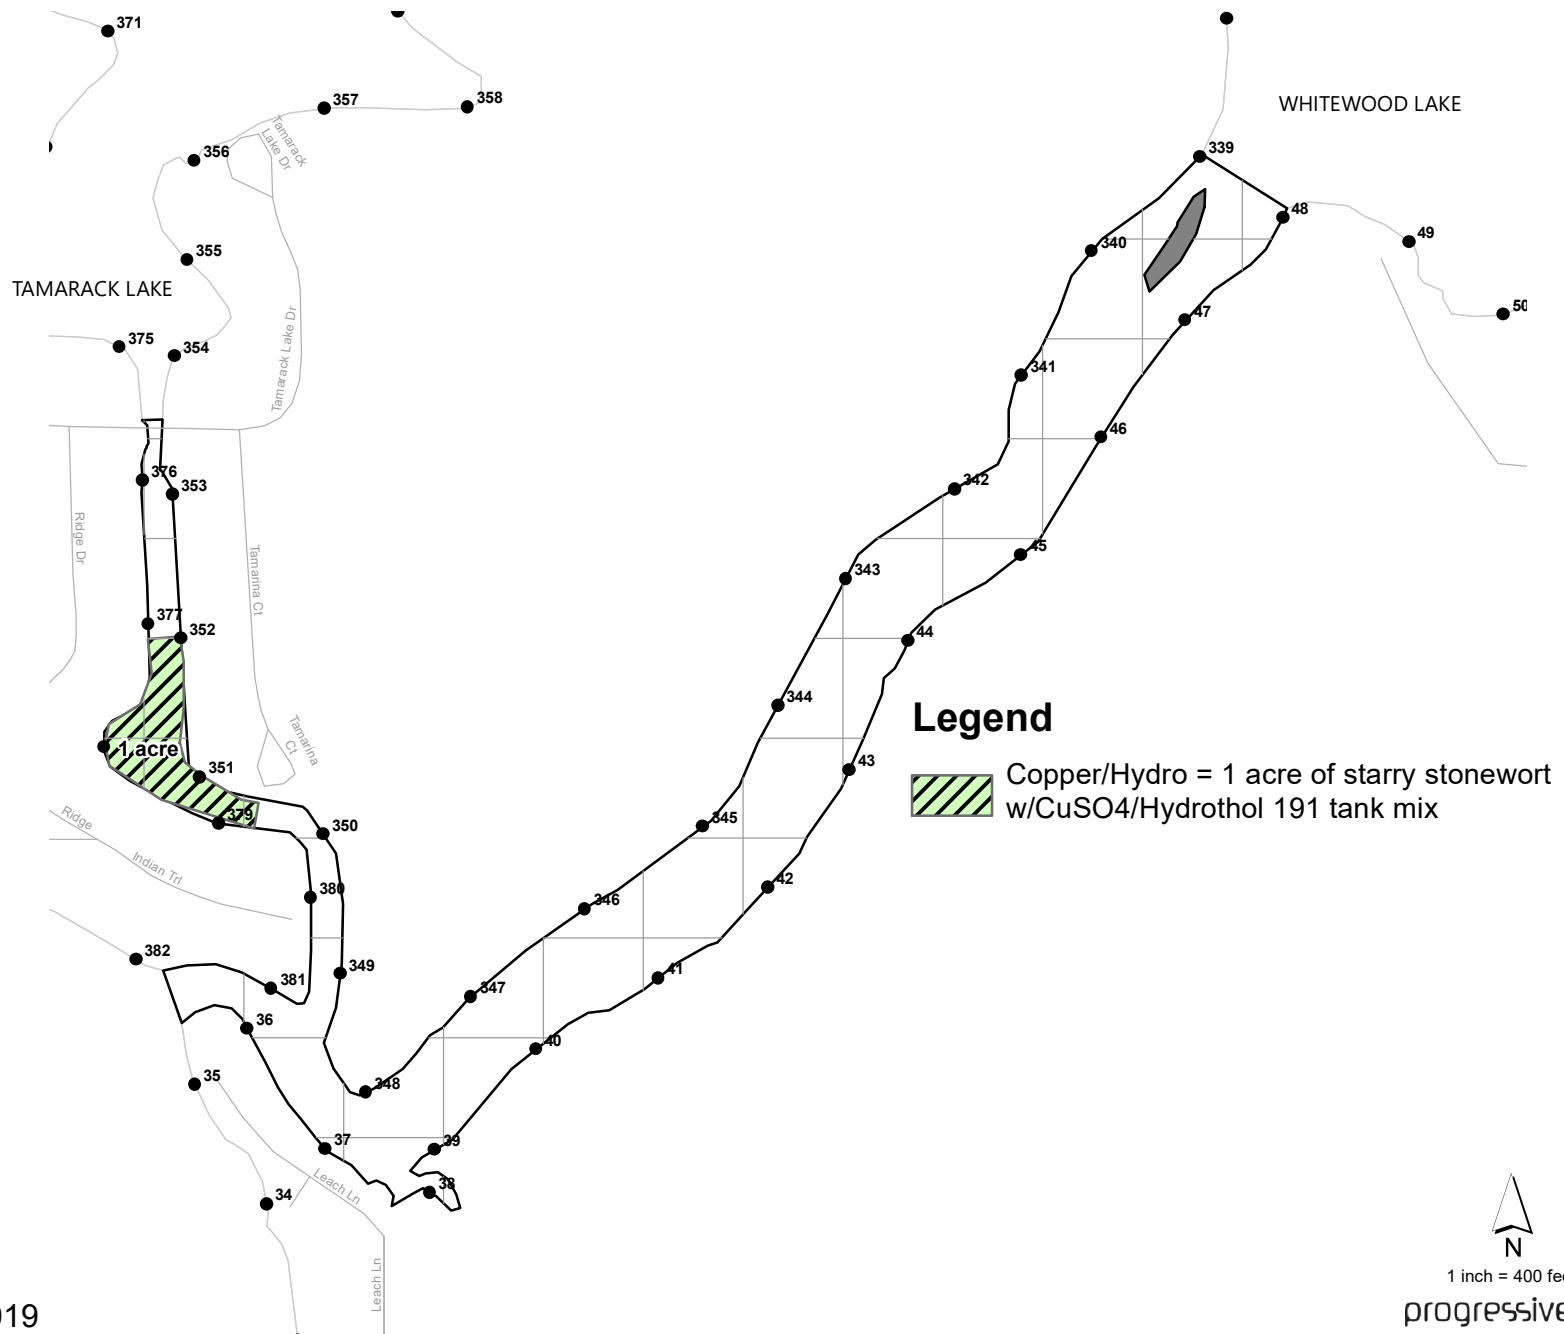

TAMARACK CONNECTOR LIVINGSTON COUNTY, MICHIGAN JULY 30, 2019 TREATMENT MAP

LAKE AREA = 16 ACRES
REVISION DATE: MAY, 2019