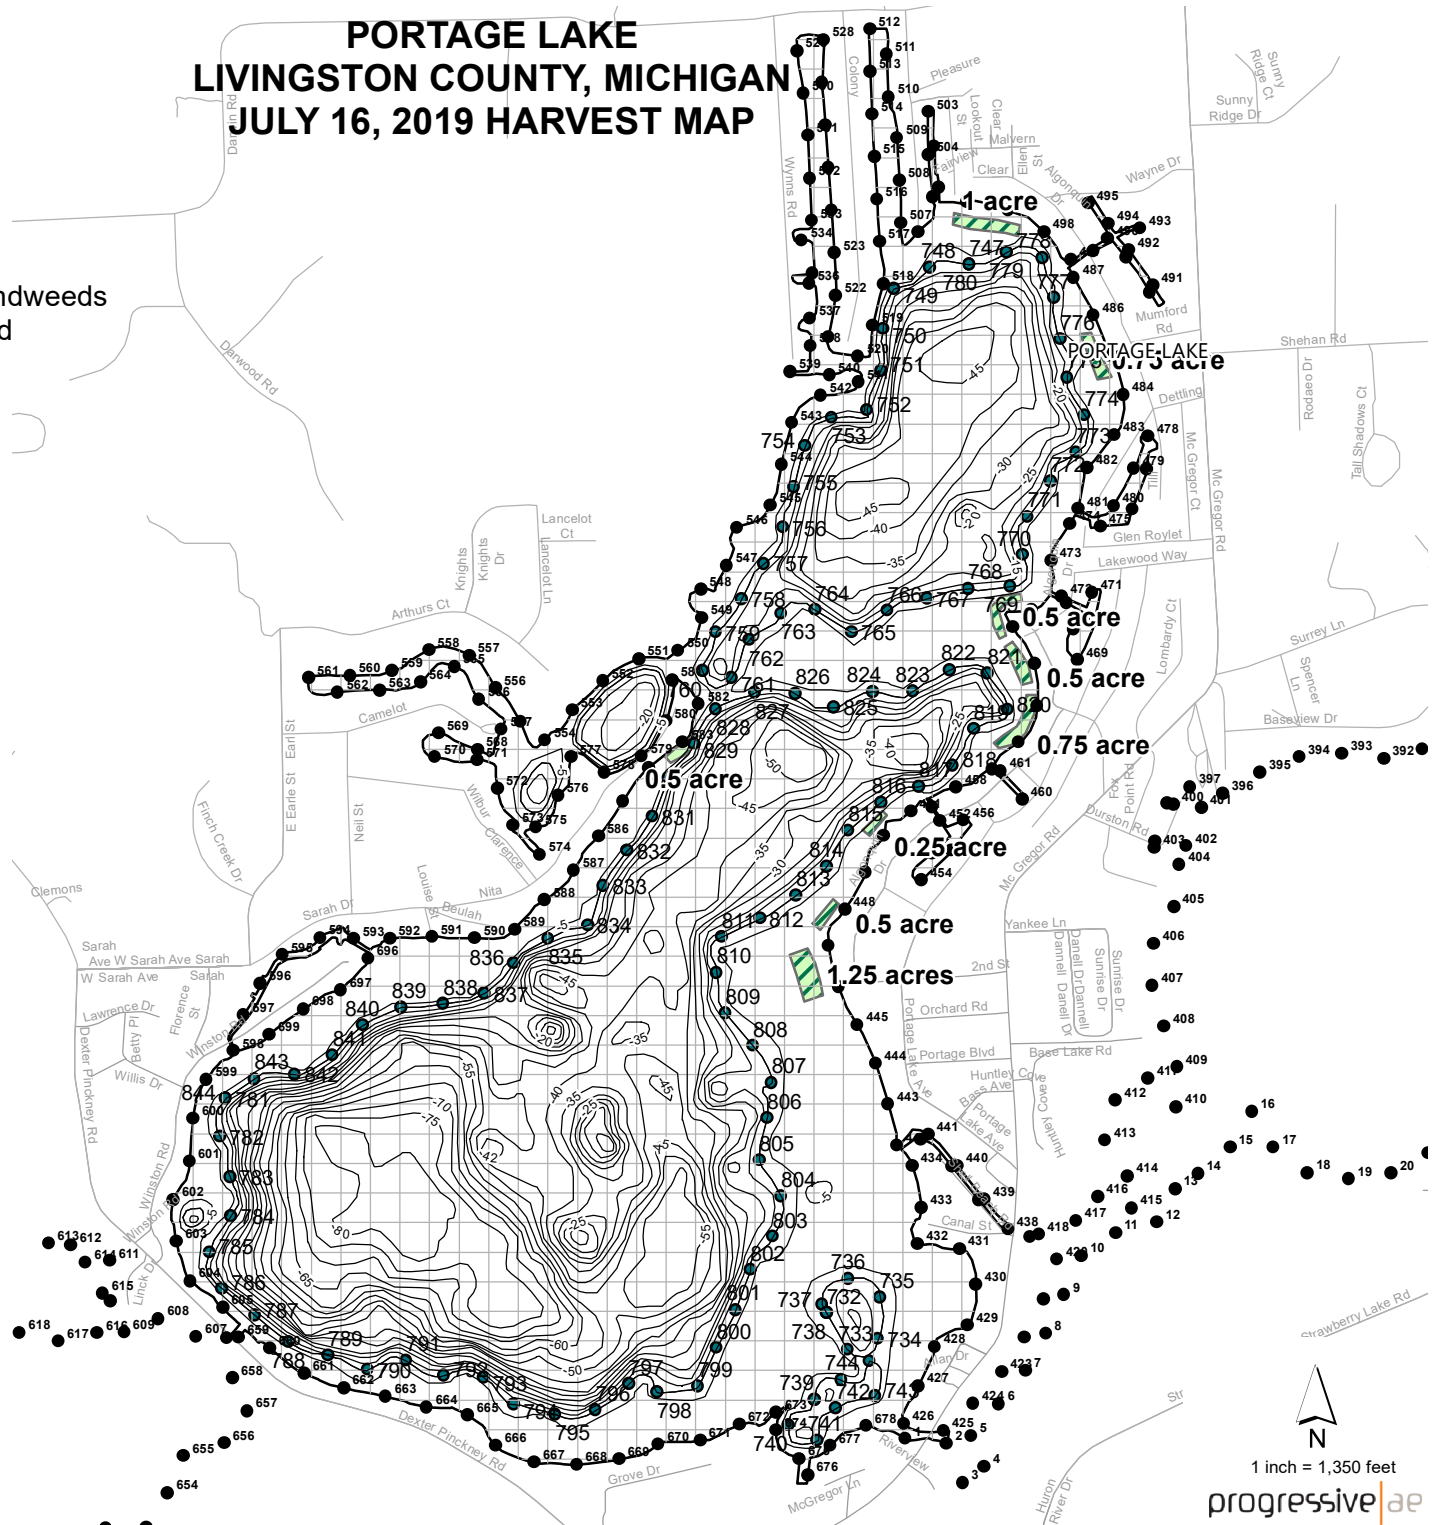

PORTAGE LAKE LIVINGSTON COUNTY, MICHIGAN JULY 16, 2019 HARVEST MAP

Harvest Areas

Harvesting = 6 acres of nuisance pondweeds
and floating vegetation to be removed

LAKE AREA = 657 ACRES
REVISION DATE: MAY, 2019