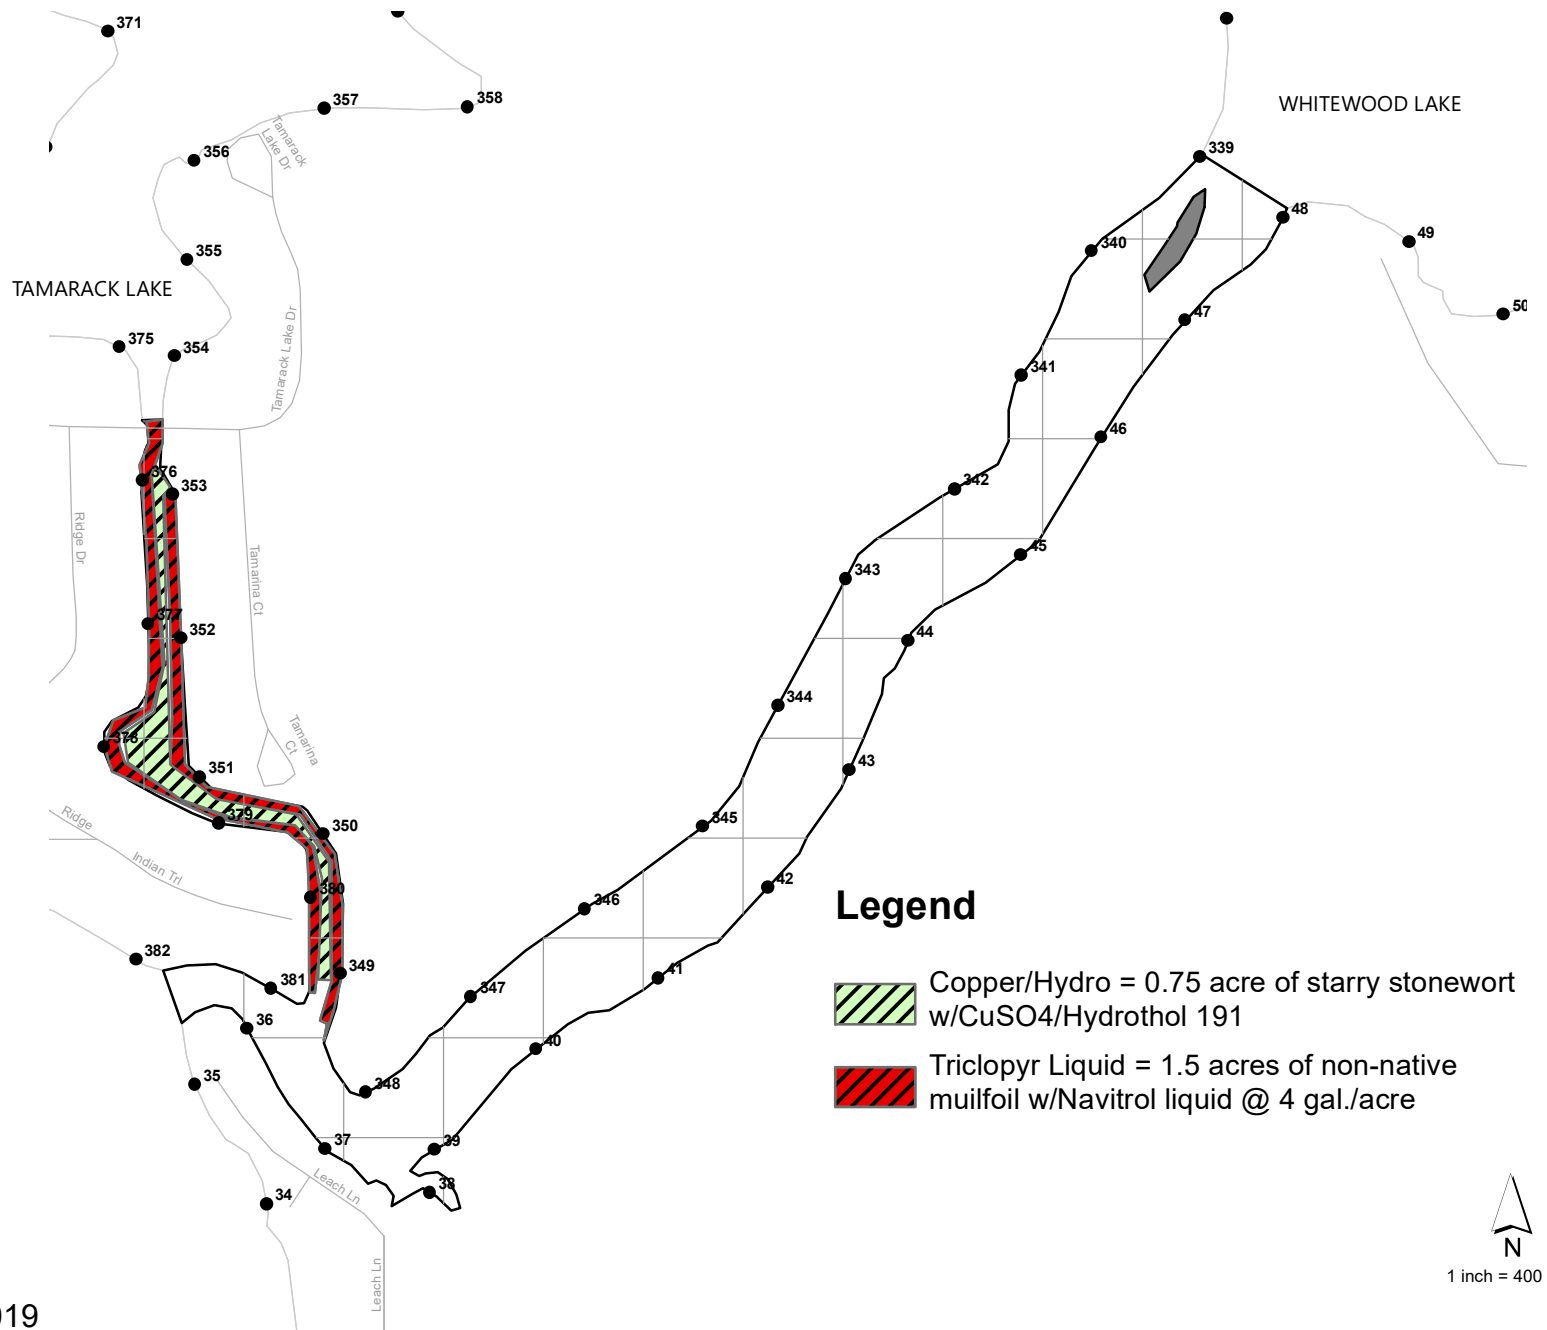

# TAMARACK CONNECTOR LIVINGSTON COUNTY, MICHIGAN JULY 2, 2019 TREATMENT TEMPLATE MAP

LAKE AREA = 16 ACRES  
REVISION DATE: MAY, 2019