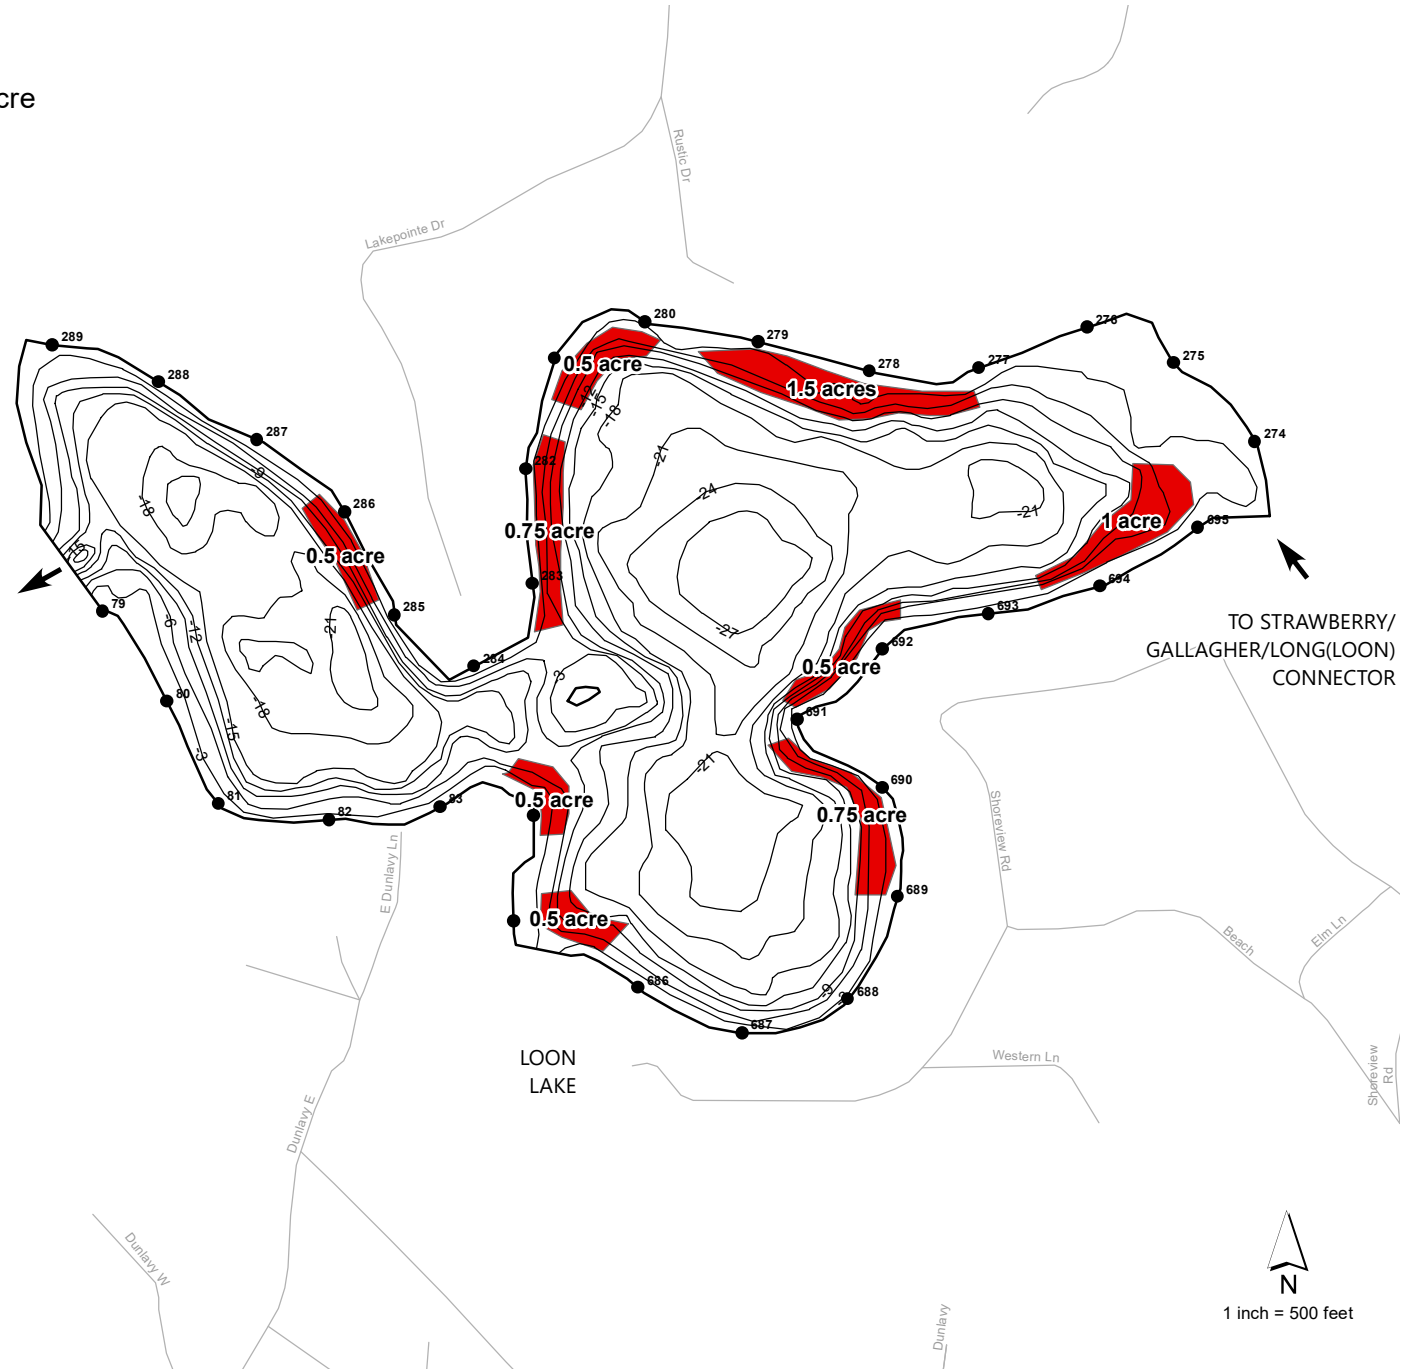

GALLAGHER LAKE LIVINGSTON COUNTY, MICHIGAN JULY 2, 2019 TREATMENT MAP

Legend

 Triclopyr Dry = 6.5 acres of non-native milfoil w/Navitrol granular @ 200 lbs./acre

LAKE AREA = 69 ACRES
REVISION DATE: MAY, 2019