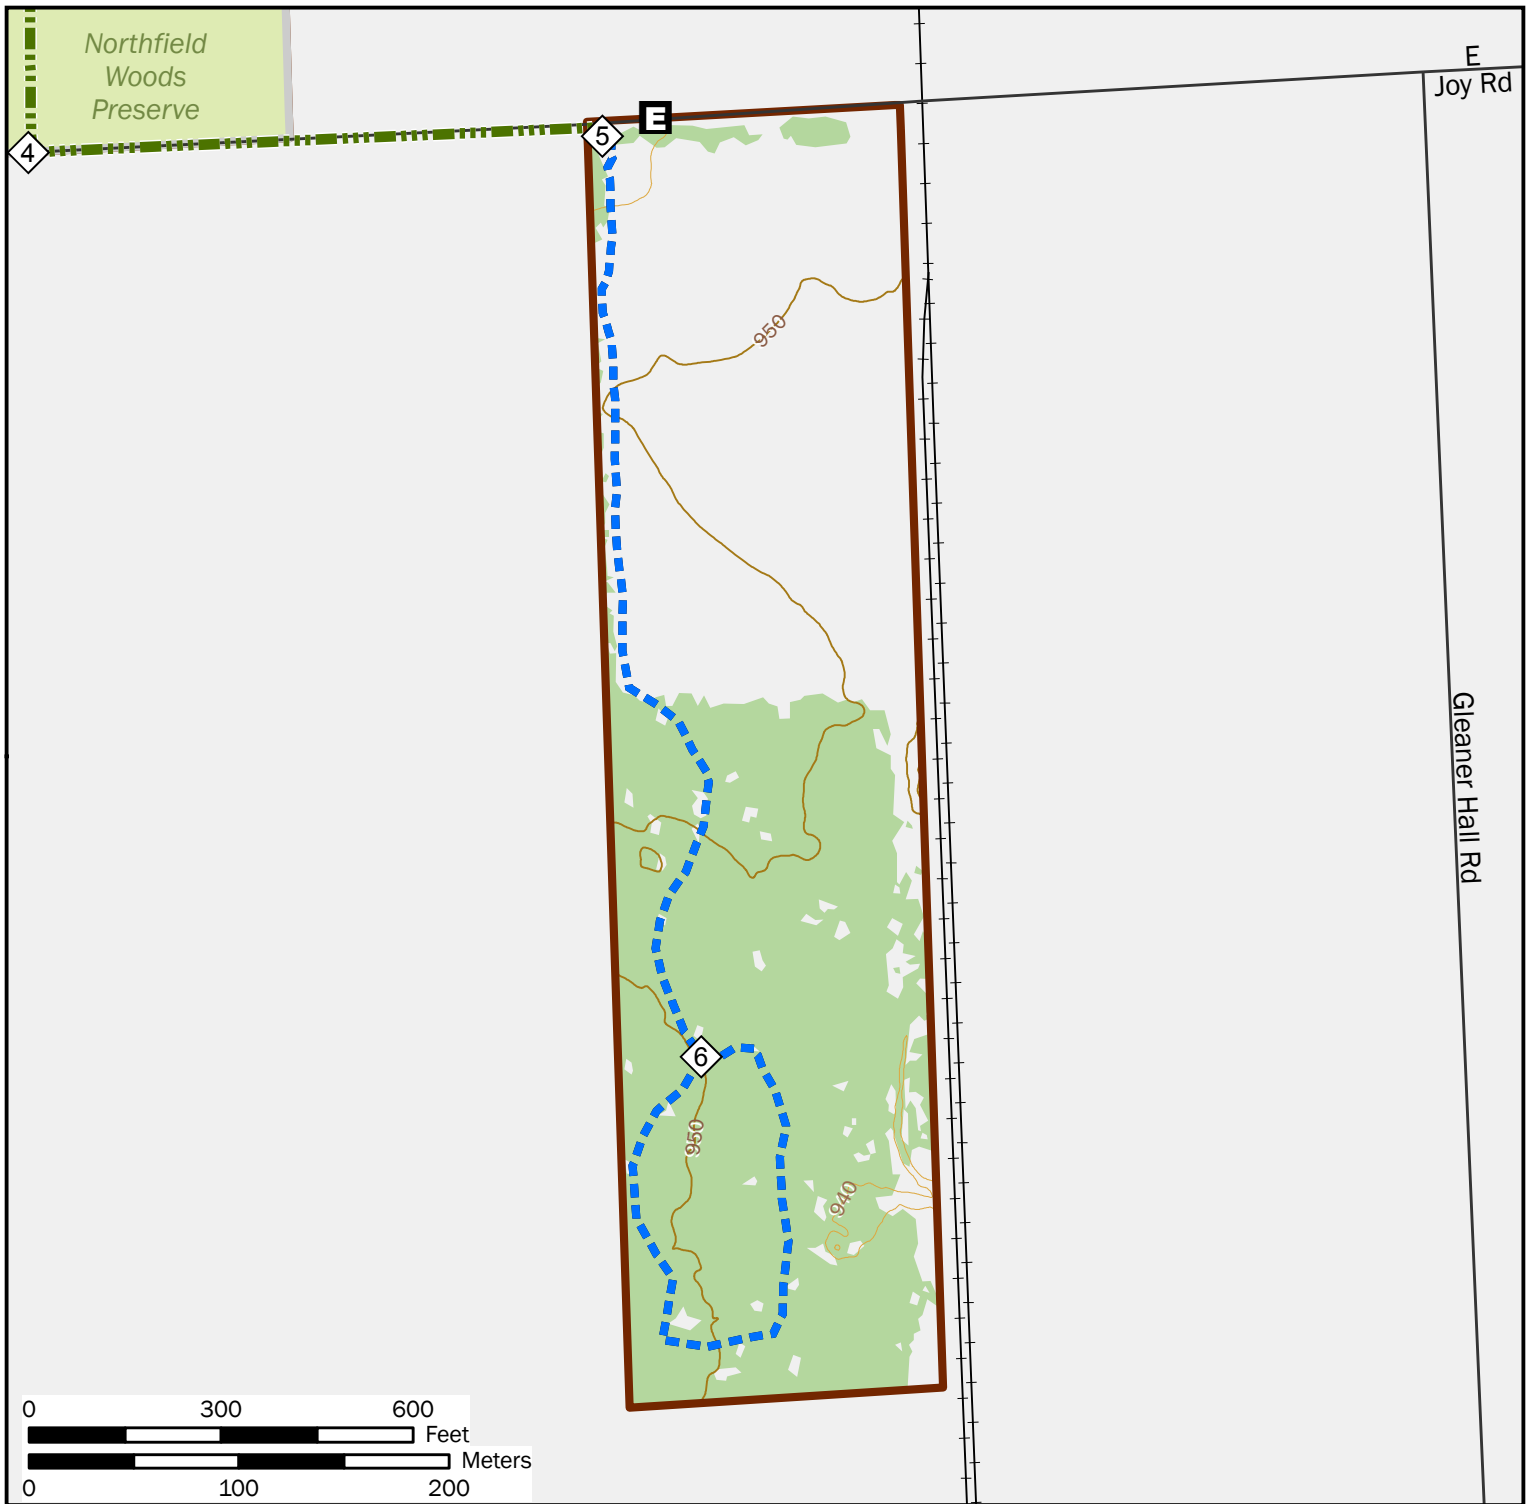

# Northfield Woods Preserve

- E** Entrance
- P** Parking
- ▭** Facility Boundary
- ▭** Other Parks/ Preserves
- ▭** Tree Cover
- ◇** Trail Mark

- ### Trails
- Blue
  - ⋯** Green
  - Red
  - - -** Yellow

Facility Size:  
81 Acres

Approx. Length of Trails:  
1.3 Miles

[parks.ewashtenaw.org](http://parks.ewashtenaw.org)  
1-734-971-6337

Data Source: Washtenaw County GIS  
Map Created: 9/9/2016

## Arbor Woods Preserve

-  Entrance
-  Facility Boundary
-  Other Parks/ Preserves
-  Tree Cover
-  Railroad
-  Trail Mark

### Trails

-  Blue
-  Green

Facility Size:  
22 Acres

Approx. Length of Trails:  
0.7 Miles

[parks.ewashtenaw.org](http://parks.ewashtenaw.org)  
1-734-971-6337

Data Source: Washtenaw County GIS  
Map Created: 9/9/2016