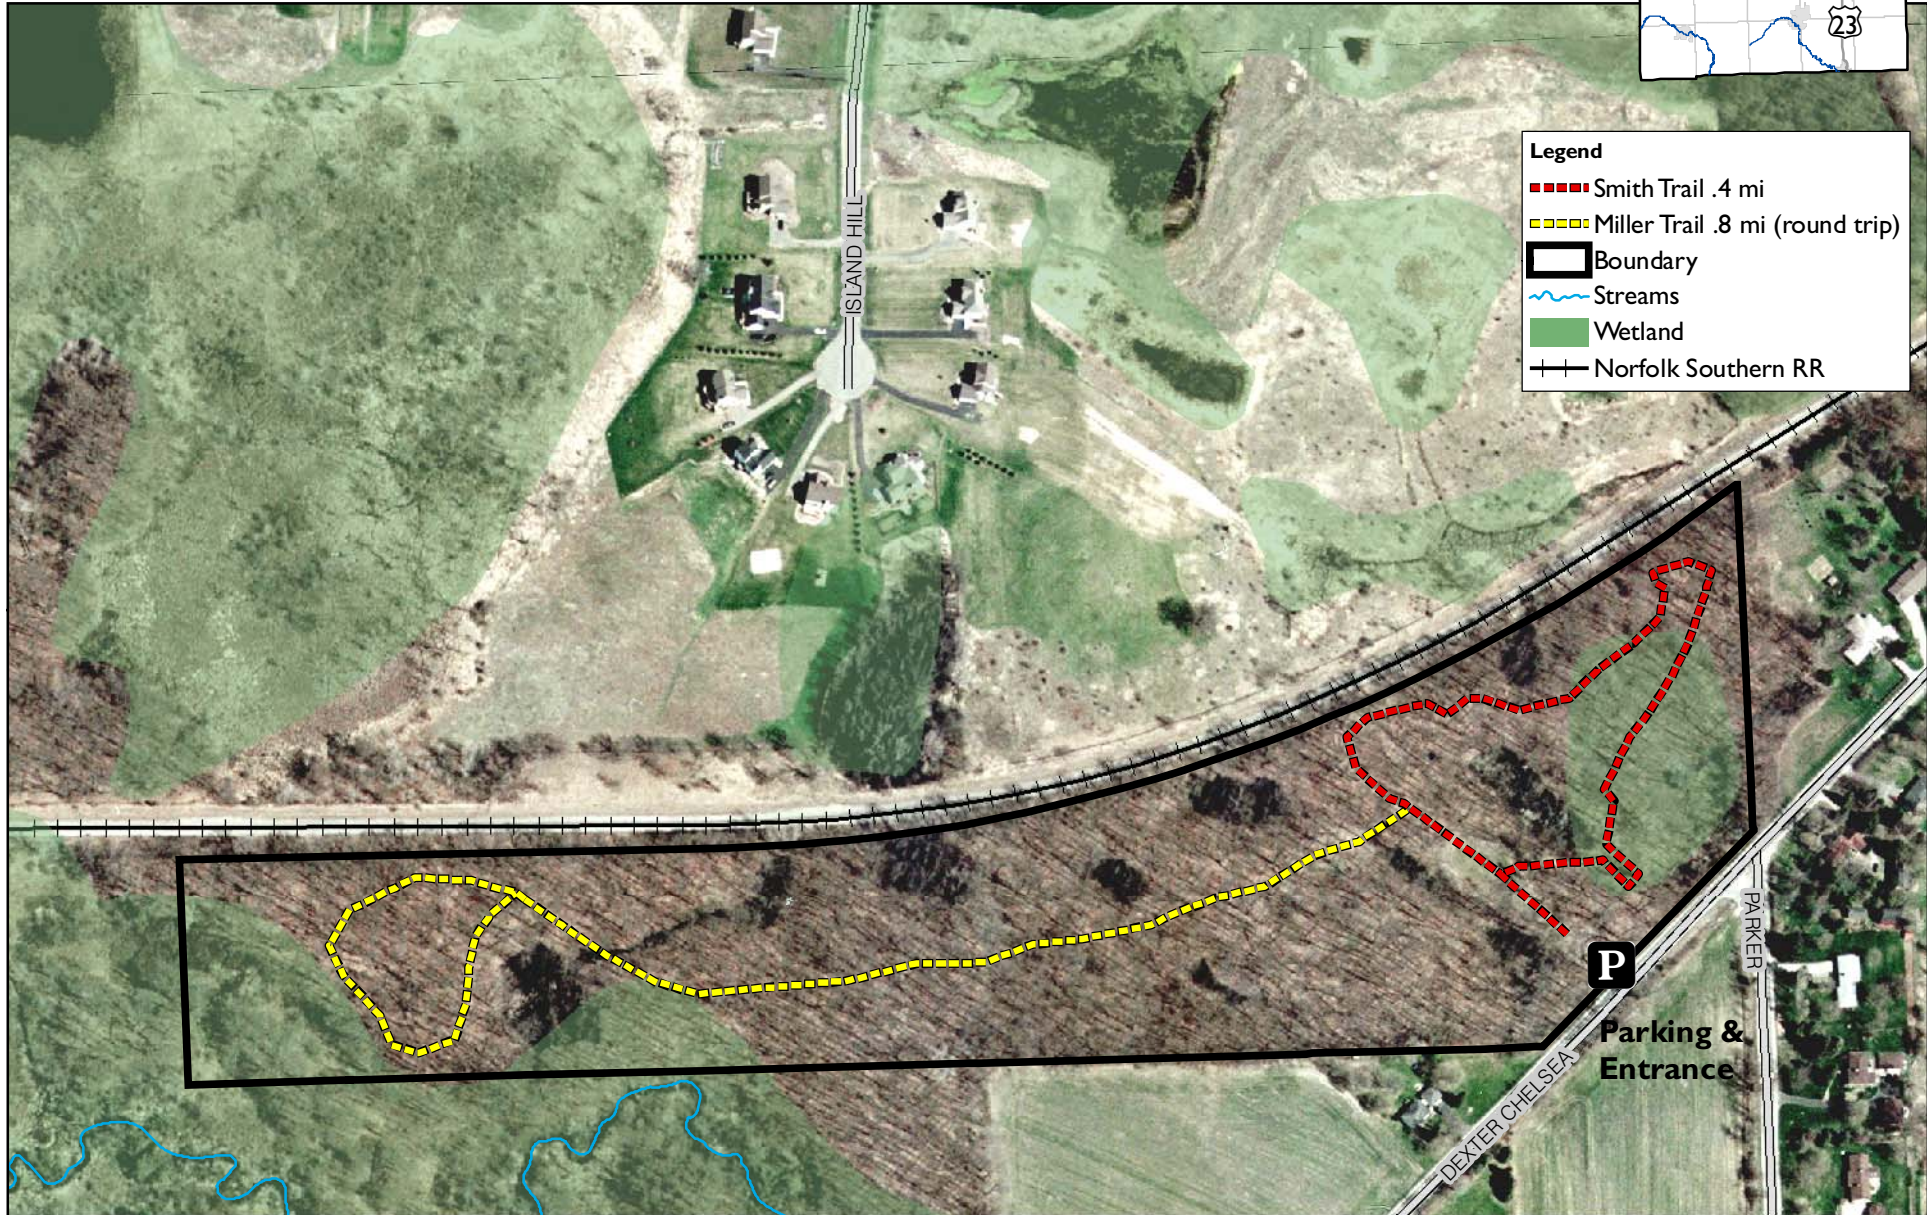

# Albert J. Miller Preserve and Robert & Nancy Smith Preserve Trail Map 29 acres

Washtenaw County  
Locator Map

**Legend**

- Smith Trail .4 mi
- Miller Trail .8 mi (round trip)
- Boundary
- ~ Streams
- Wetland
- +— Norfolk Southern RR

Washtenaw County  
Natural Areas Preservation Program  
(734) 971-6337  
napp.ewashtenaw.org

Prepared by Washtenaw County Parks & Recreation Commission  
August 6, 2010  
USGS Topographic Contours (1:24,000)  
Washtenaw County 2007 Aerial