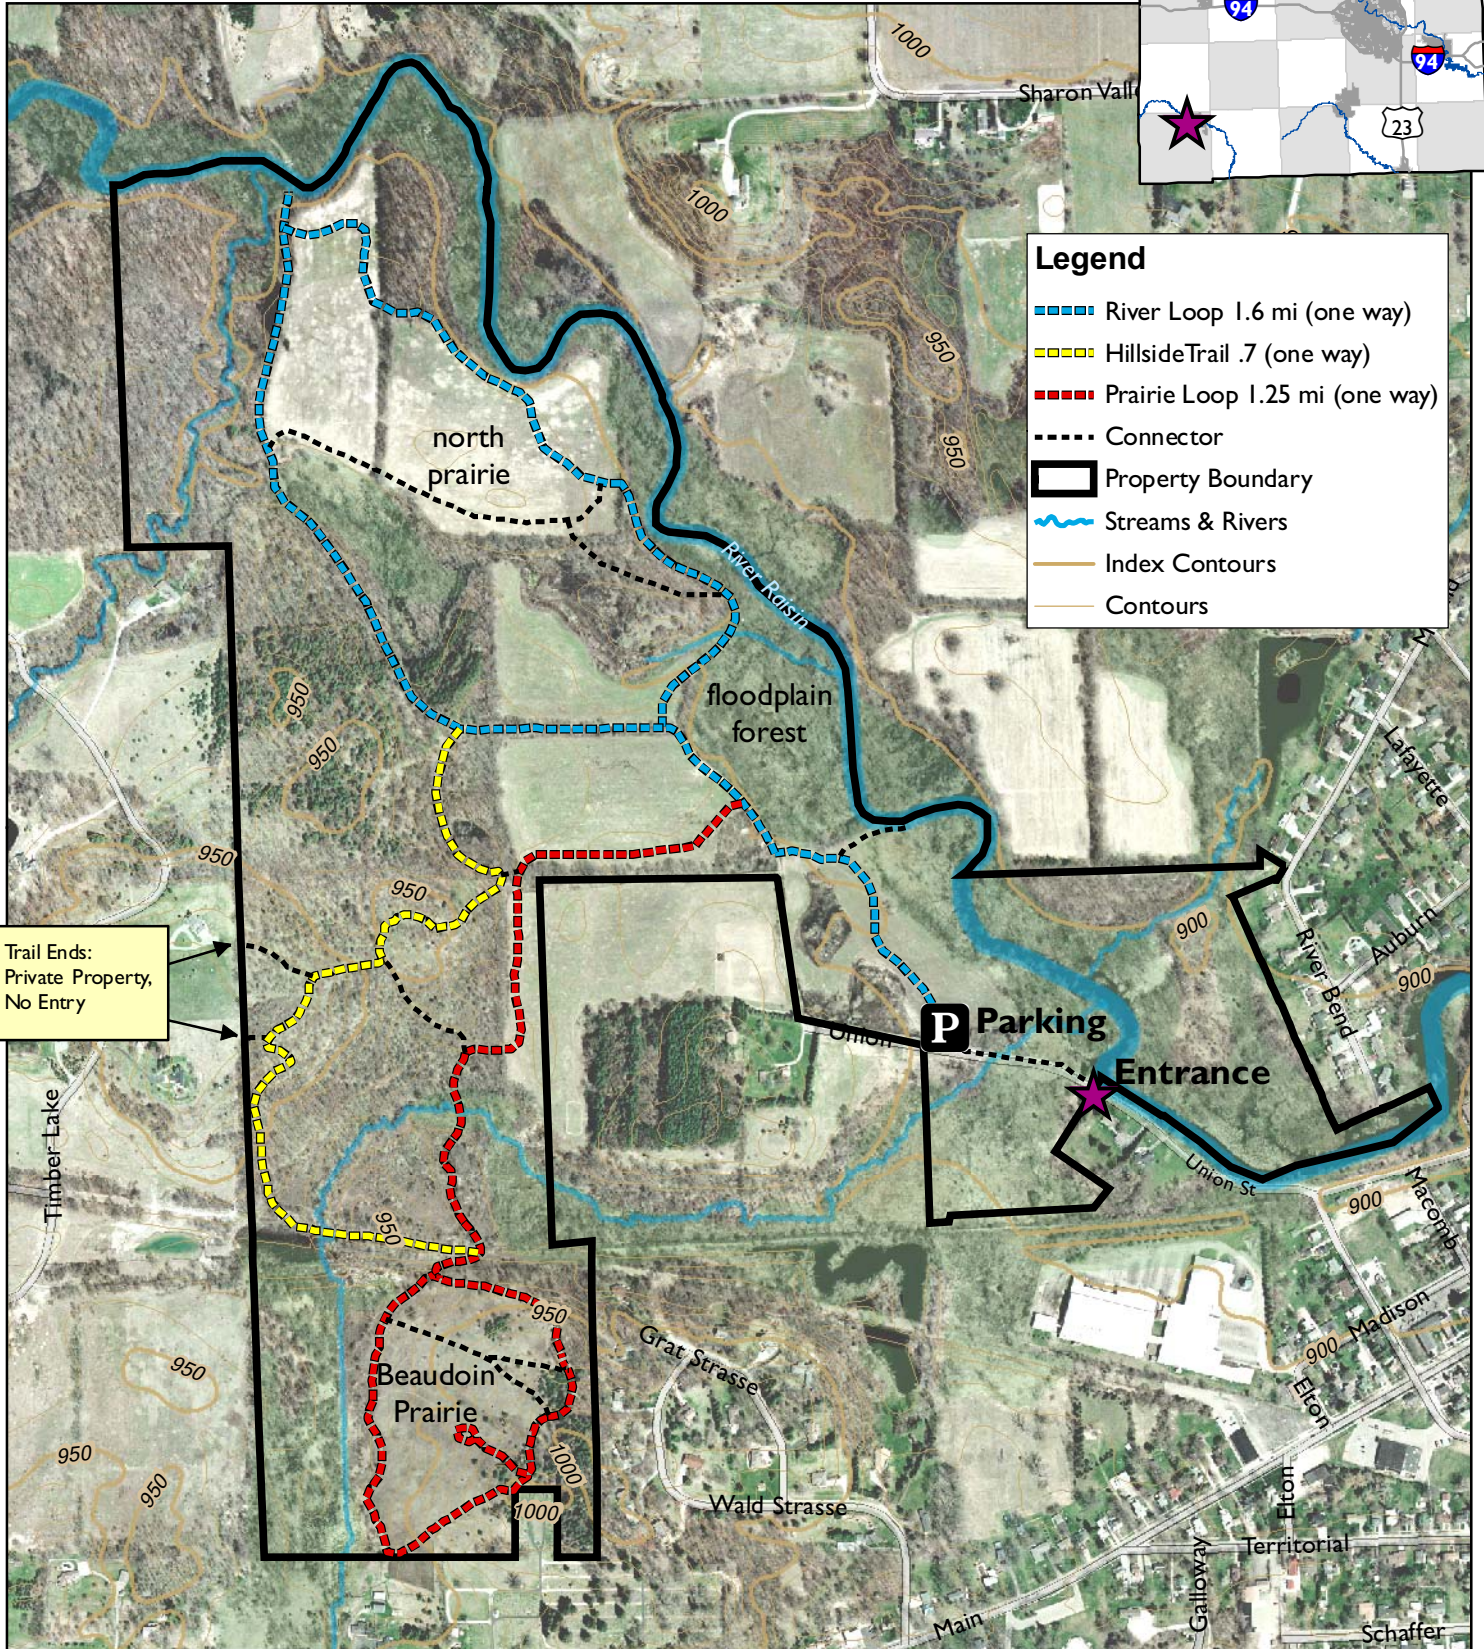

Leonard Preserve Trail Map

259 acres

Washtenaw County
Locator Map

Legend

- River Loop 1.6 mi (one way)
- Hillside Trail .7 (one way)
- Prairie Loop 1.25 mi (one way)
- Connector
- ▭ Property Boundary
- ~ Streams & Rivers
- Index Contours
- Contours

Trail Ends:
Private Property,
No Entry

Washtenaw County
Natural Areas Preservation Program

(734) 971-6337
napp.ewashtenaw.org

Prepared by Washtenaw County Parks & Recreation Commission
August 6, 2010
USGS Topographic Contours (1:24,000)
Washtenaw County 2007 Aerial