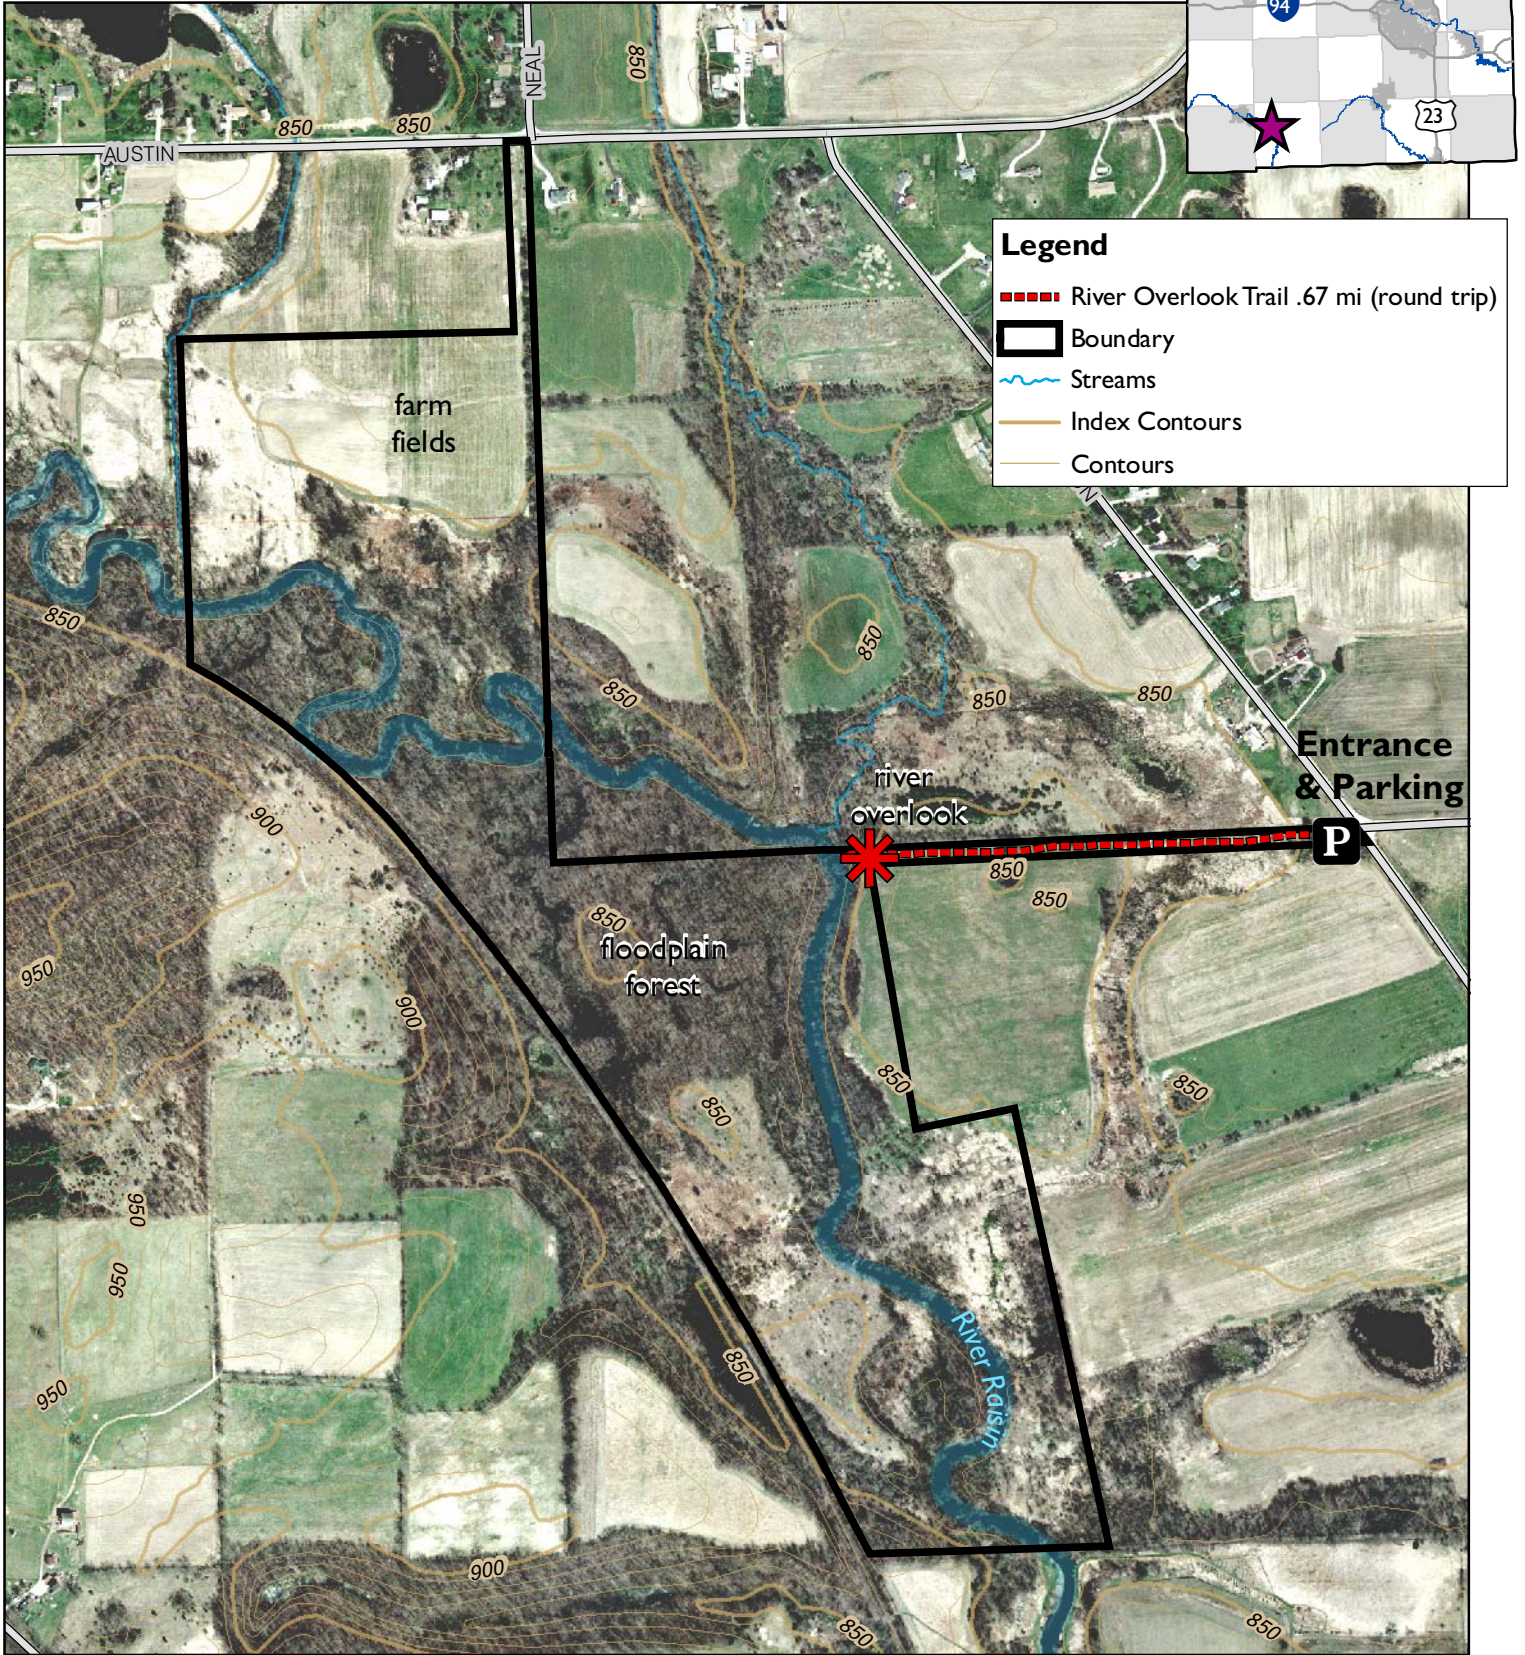

Ervin-Stucki Preserve Trail Map

126 acres

Washtenaw County
Locator Map

Legend

- River Overlook Trail .67 mi (round trip)
- ▭ Boundary
- ~ Streams
- Index Contours
- Contours

Washtenaw County
Natural Areas Preservation Program
(734) 971-6337
napp.ewashtenaw.org

Prepared by Washtenaw County Parks & Recreation Commission
August 6, 2010
USGS Topographic Contours (1:24,000)
Washtenaw County 2007 Aerial