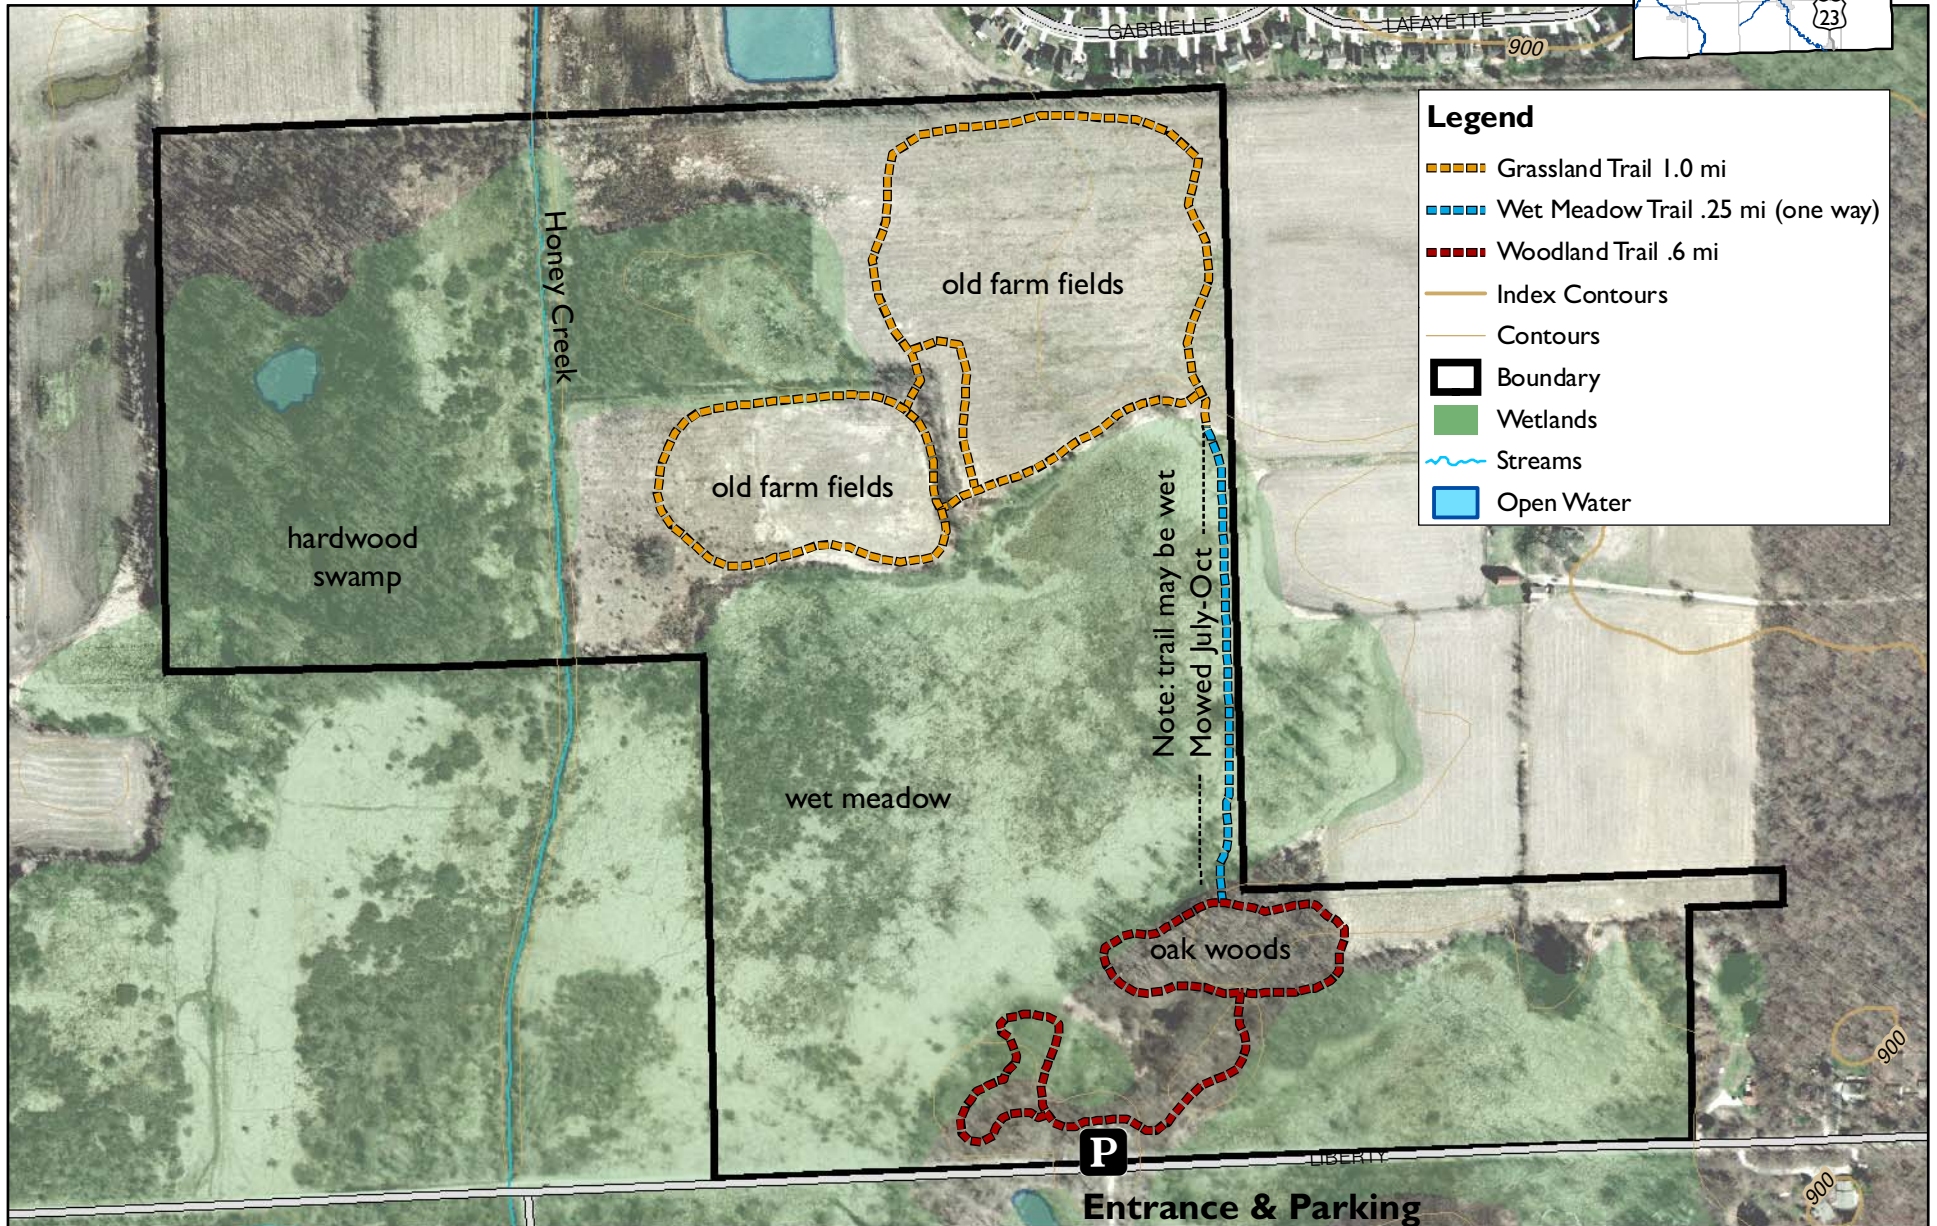

DeVine Preserve Trail Map

137 acres

Washtenaw County
Locator Map

Legend

- Grassland Trail 1.0 mi
- Wet Meadow Trail .25 mi (one way)
- Woodland Trail .6 mi
- Index Contours
- Contours
- Boundary
- Wetlands
- Streams
- Open Water