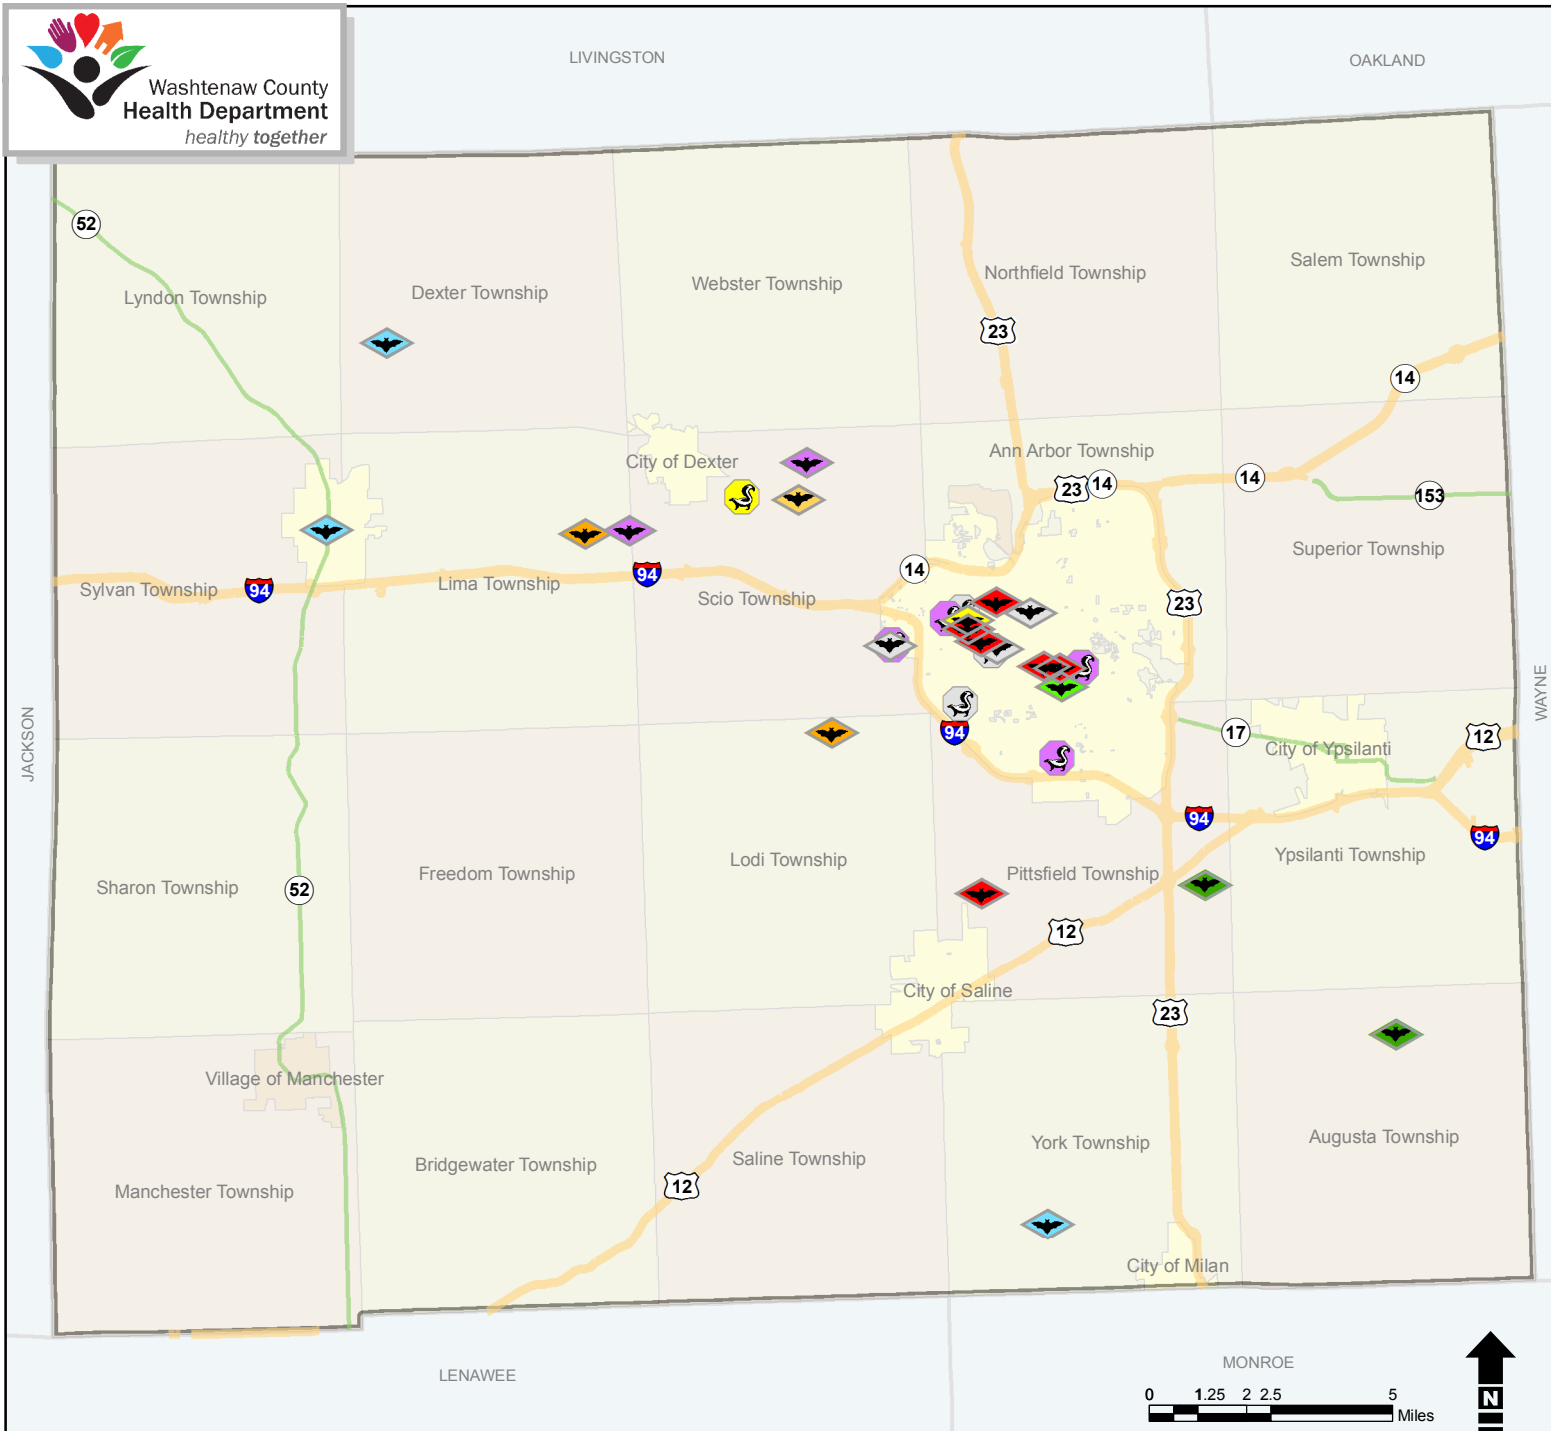

**POSITIVE RABIES CASES IN
WASHTENAW COUNTY
2011 - SEPTEMBER 2018**

LEGEND

-  Bat, 2011
-  Bat, 2012
-  Bat, 2013
-  Bat, 2014
-  Bat, 2015
-  Bat, 2016
-  Bat, 2017
-  Bat, 2018
-  Skunk, 2011
-  Skunk, 2012
-  Skunk, 2016

The map shown here is for illustrative purposes only, is not suitable for site-specific decision making. The data depicted is compiled from a variety of sources, thus this information is provided with the understanding that the conclusions drawn from the data are solely the responsibility of the user. Any assumptions of the legal status of this data is hereby disclaimed.